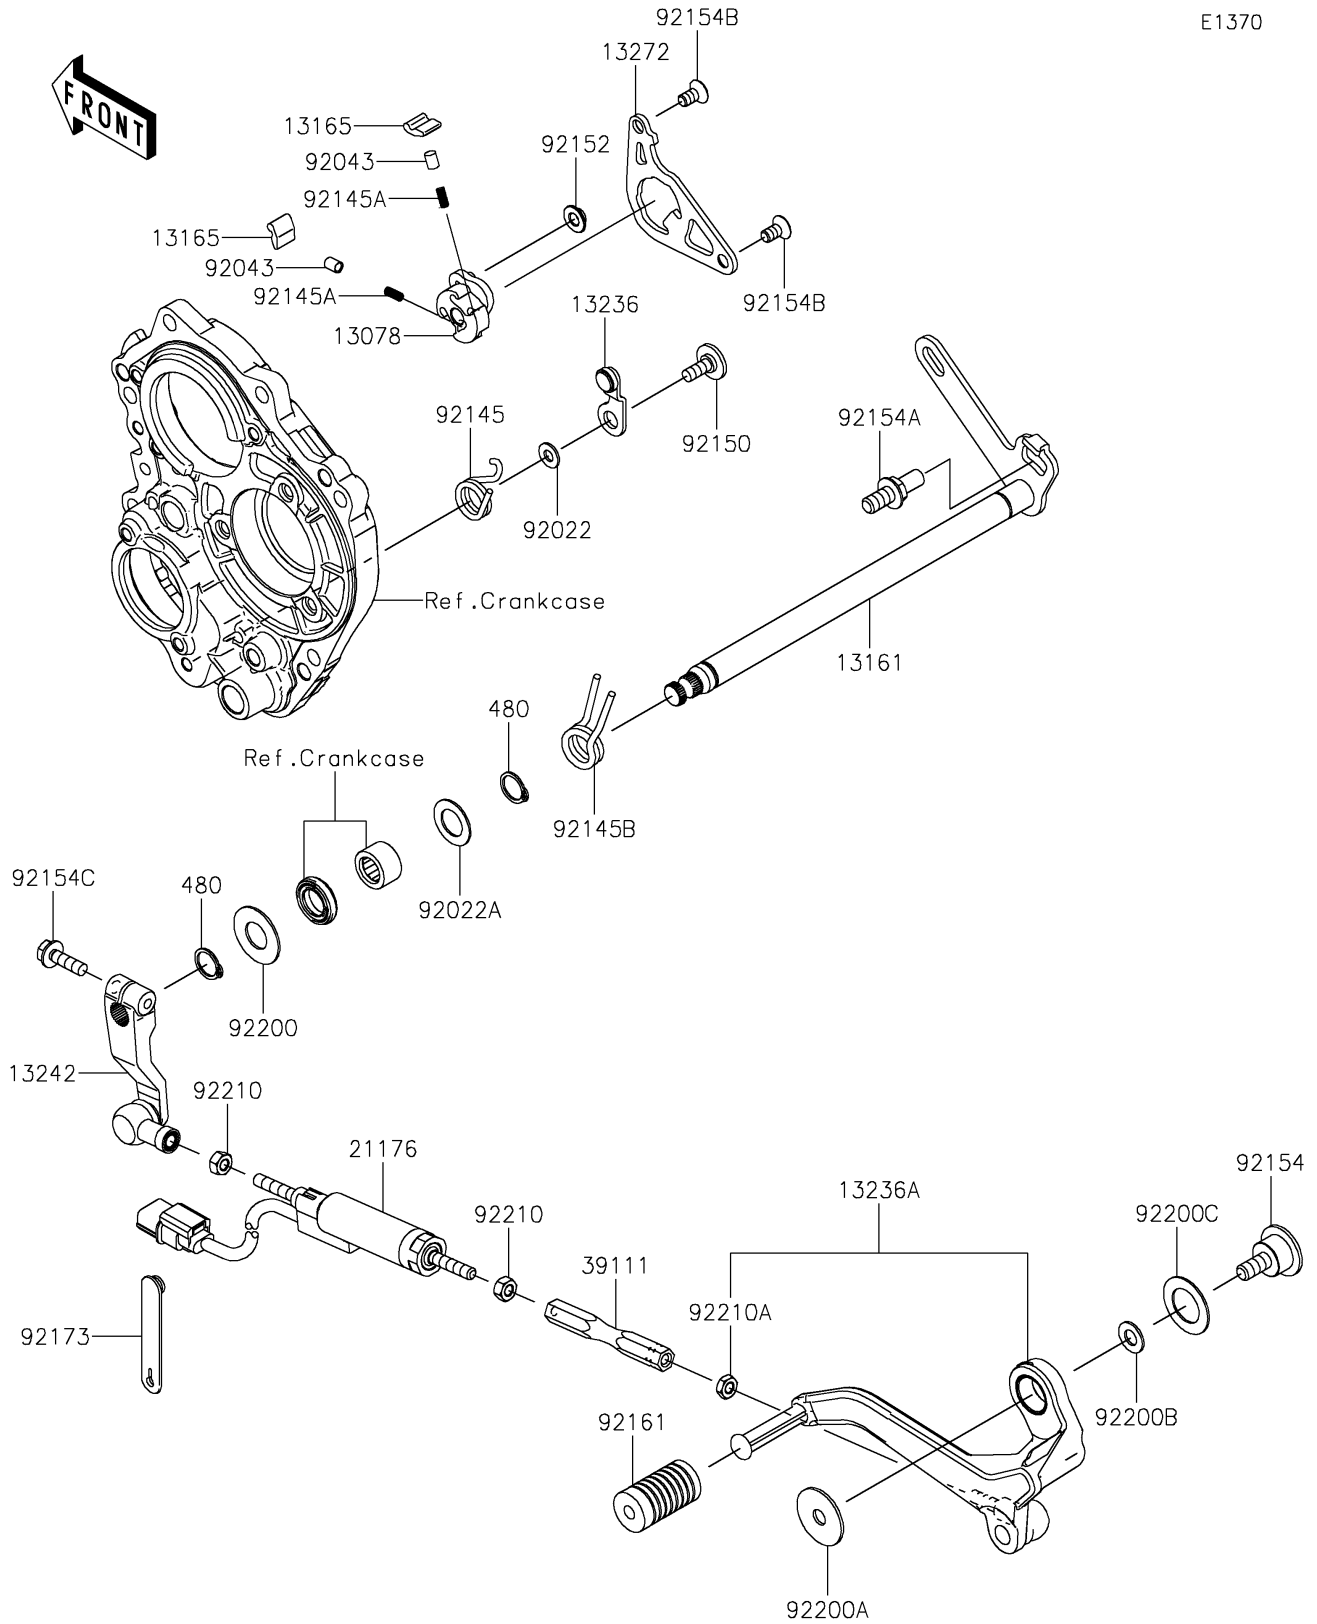

# 2024 NINJA® ZX™ -10R PARTS DIAGRAM

## Gear Change Mechanism

E1370

### Gear Change Mechanism

ITEM NAME	PART NUMBER	QUANTITY
RATCHET (Ref # 13078)	13078-0012	1
LEVER-COMP-CHANGE SHAFT (Ref # 13161)	13161-0078	1
PAWL (Ref # 13165)	13165-0018	2
LEVER-COMP,POSITION (Ref # 13236)	13236-0192	1
LEVER-COMP,CHANGE PEDAL (Ref # 13236A)	13236-0843	1
LEVER-ASSY-CHANGE (Ref # 13242)	13242-0241	1
PLATE (Ref # 13272)	13272-2171	1
SENSOR,QUICK SHIFTER (Ref # 21176)	21176-0850	1
ROD-TIE (Ref # 39111)	39111-0338	1
WASHER,6X12.8X1.2 (Ref # 92022)	92022-1827	1
WASHER,14.3X24X1 (Ref # 92022A)	92022-272	1
PIN,PLUNGER (Ref # 92043)	92043-1676	2
SPRING (Ref # 92145)	92145-0849	1
SPRING (Ref # 92145A)	92145-1490	2
SPRING (Ref # 92145B)	92145-1734	1
BOLT,SOCKET,6X16 (Ref # 92150)	92150-1673	1
COLLAR (Ref # 92152)	92152-1414	1
BOLT (Ref # 92154)	92154-1884	1
BOLT,RETURN SPRING (Ref # 92154A)	92154-1885	1
BOLT,TORX,6X8.7 (Ref # 92154B)	92154-1886	2
BOLT,FLANGED,6X20 (Ref # 92154C)	92154-2090	1
DAMPER (Ref # 92161)	92161-2401	1
CLAMP (Ref # 92173)	92173-2199	1
WASHER (Ref # 92200)	92200-0265	1
WASHER,8.2X30X1.5 (Ref # 92200A)	92200-0810	1
WASHER,8.2X18X1.2 (Ref # 92200B)	92200-0811	1
WASHER,18.3X30X1 (Ref # 92200C)	92200-0812	1
NUT,6MM (Ref # 92210)	92210-1100	2
NUT,LEFT HANDED,6MM (Ref # 92210A)	92210-1101	1

### Gear Change Mechanism

ITEM NAME	PART NUMBER	QUANTITY
CIRCLIP-TYPE-C,14MM (Ref # 480)	480J1400	2