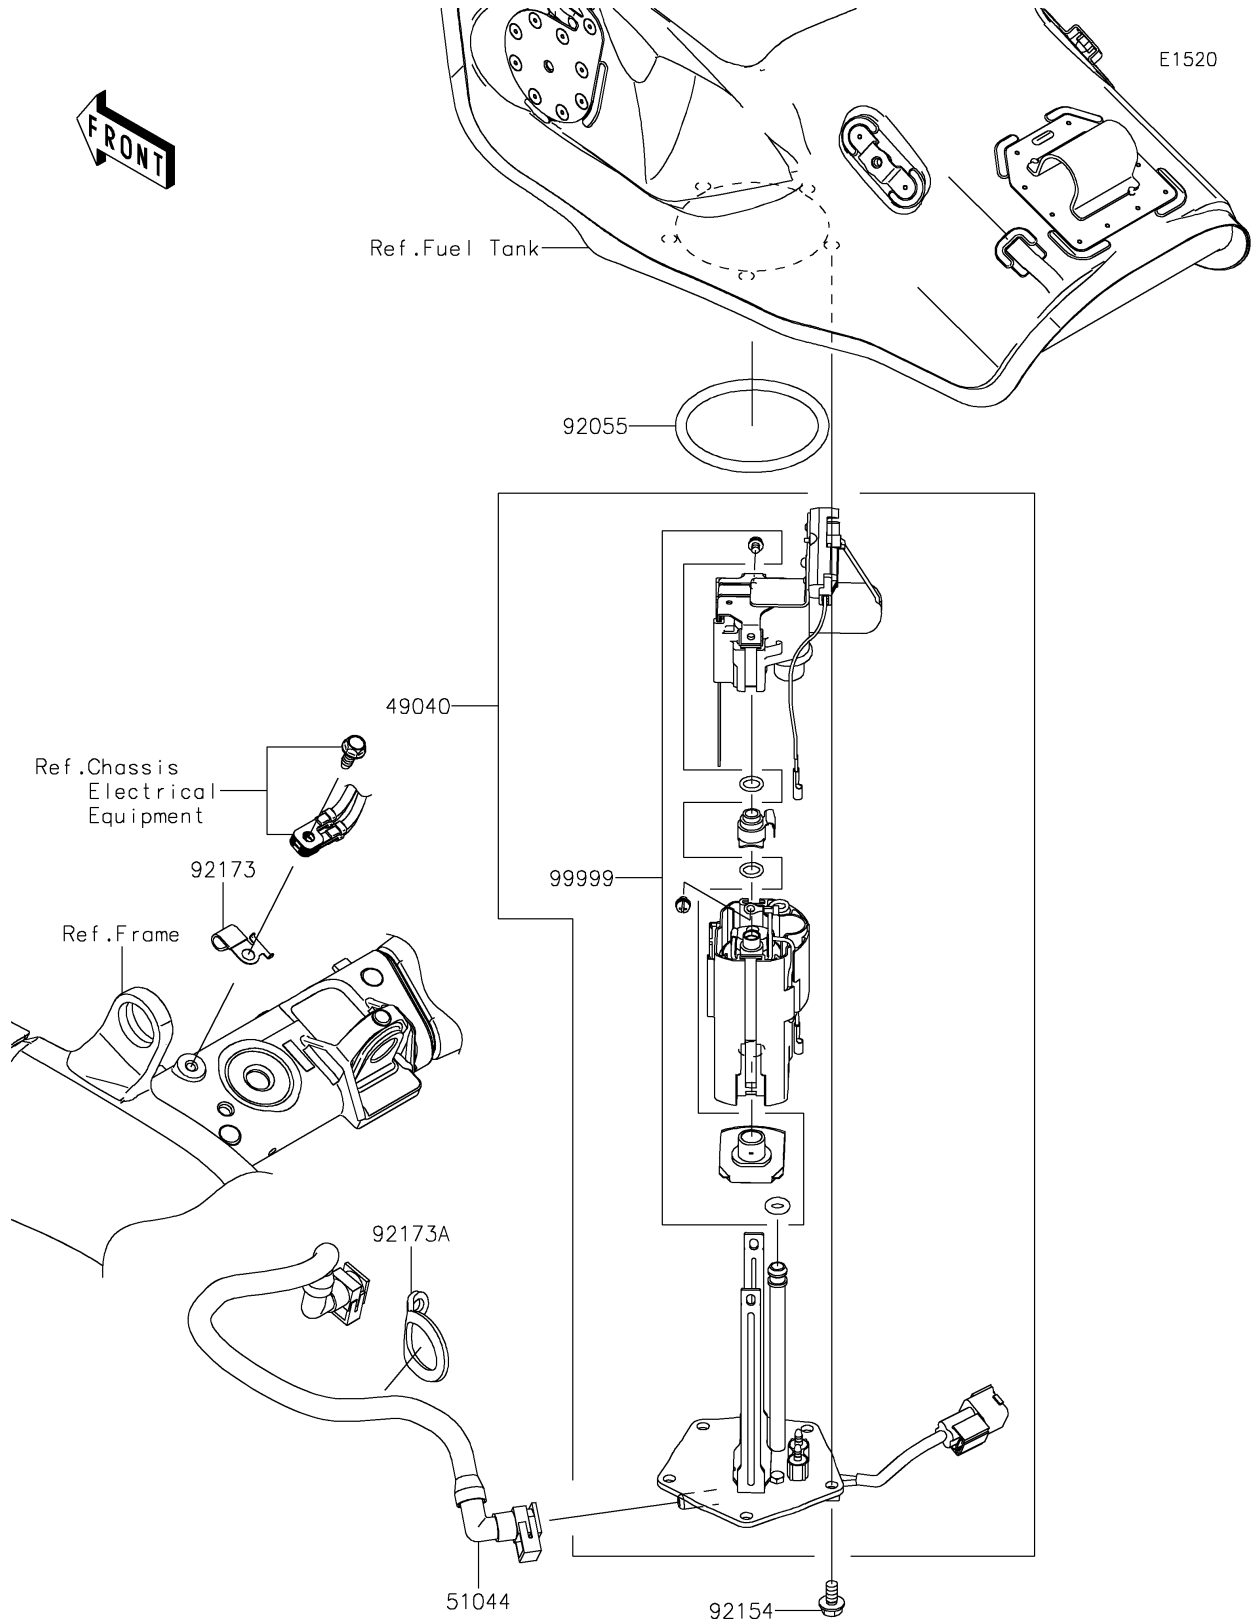

# 2024 NINJA® ZX™-10R PARTS DIAGRAM

## Fuel Pump

## 2024 NINJA® ZX™ -10R PARTS LIST

### Fuel Pump

| ITEM NAME                       | PART NUMBER | QUANTITY |
|---------------------------------|-------------|----------|
| PUMP-FUEL (Ref # 49040)         | 49040-0798  | 1        |
| TUBE-ASSY,FUEL (Ref # 51044)    | 51044-0858  | 1        |
| RING-O,70.6X5.7 (Ref # 92055)   | 92055-0210  | 1        |
| BOLT,FLANGED,6X12 (Ref # 92154) | 92154-1848  | 5        |
| CLAMP (Ref # 92173)             | 92173-0831  | 1        |
| CLAMP (Ref # 92173A)            | 92173-0832  | 1        |
| KIT,FUEL FILTER (Ref # 99999)   | 99999-0521  | 1        |