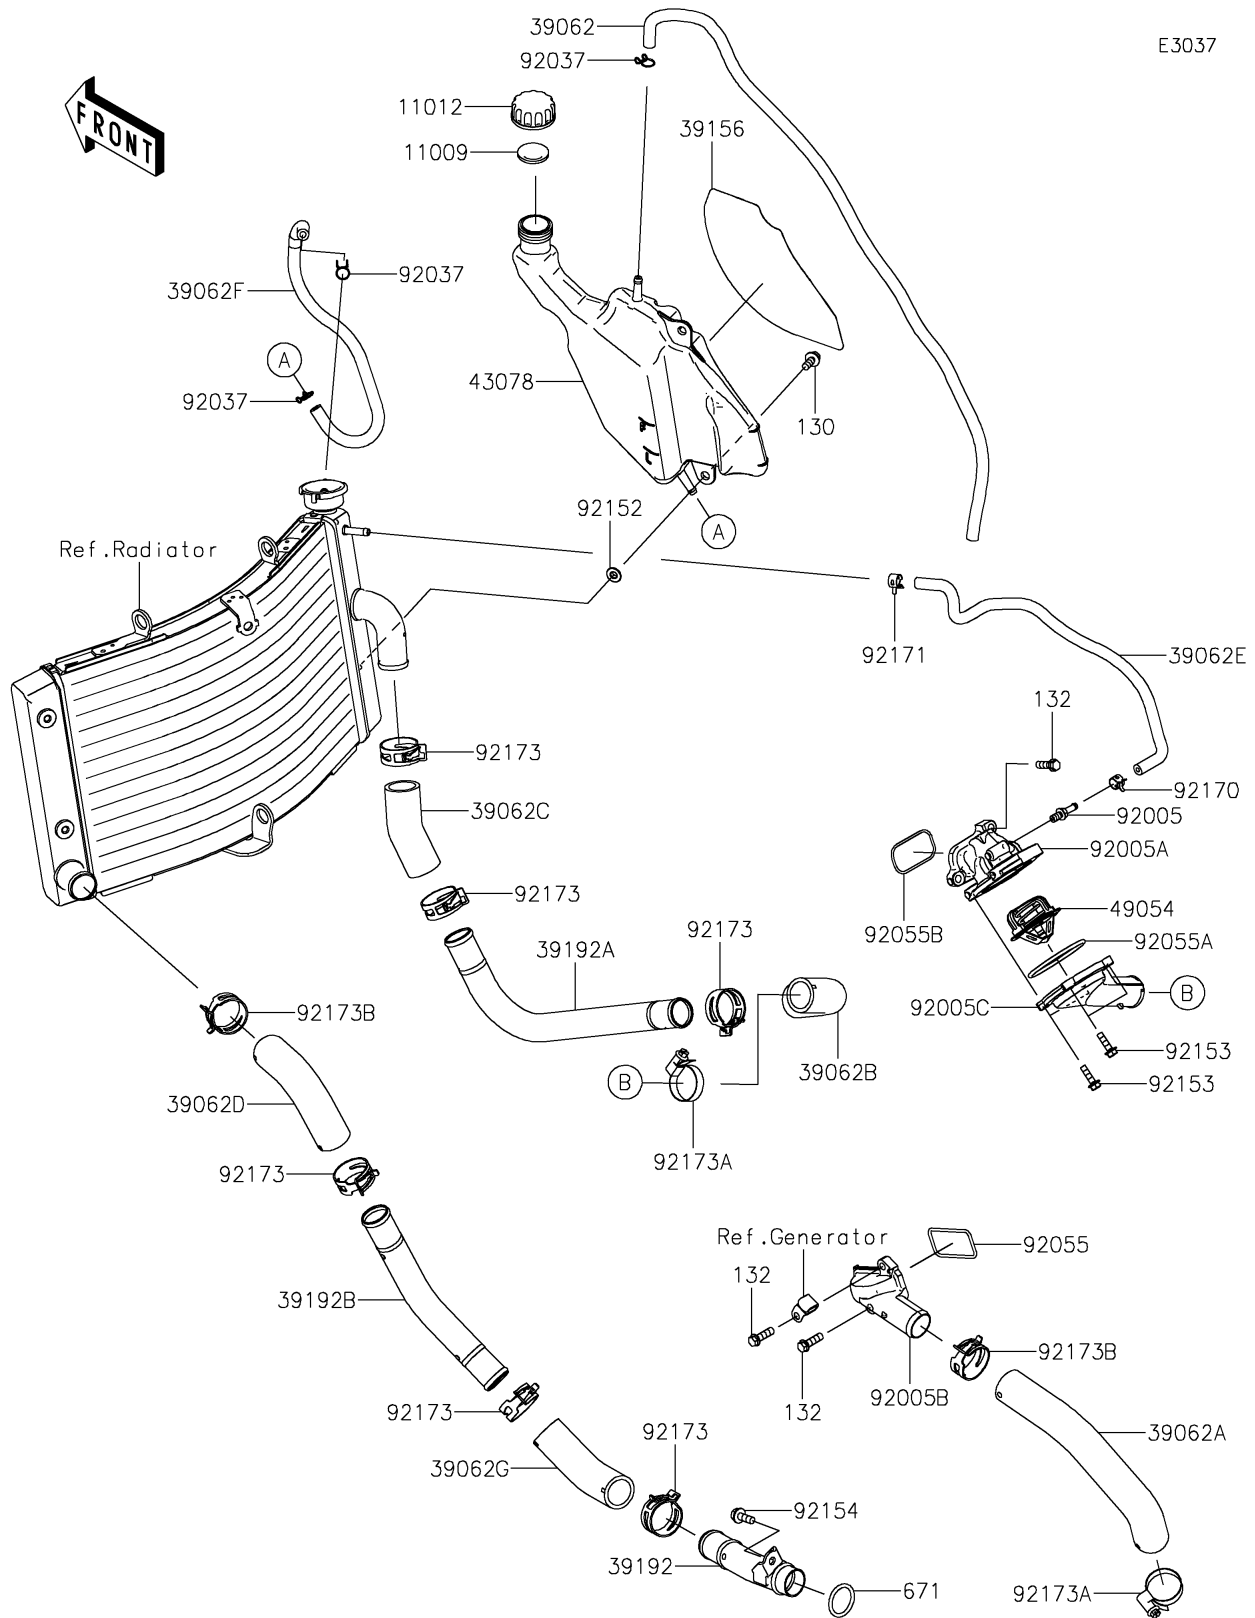

# 2024 NINJA® ZX™ -10R PARTS DIAGRAM

## Water Pipe

## 2024 NINJA® ZX™-10R PARTS LIST

### Water Pipe

ITEM NAME	PART NUMBER	QUANTITY
CLAMP,34MM (Ref # 92173)	92173-1360	6
CLAMP (Ref # 92173A)	92173-1548	2
CLAMP (Ref # 92173B)	92173-2953	2
BOLT-FLANGED,6X14 (Ref # 130)	130BA0614	2
BOLT-FLANGED-SMALL,6X20 (Ref # 132)	132BC0620	4
O RING,25MM (Ref # 671)	671B2525	1