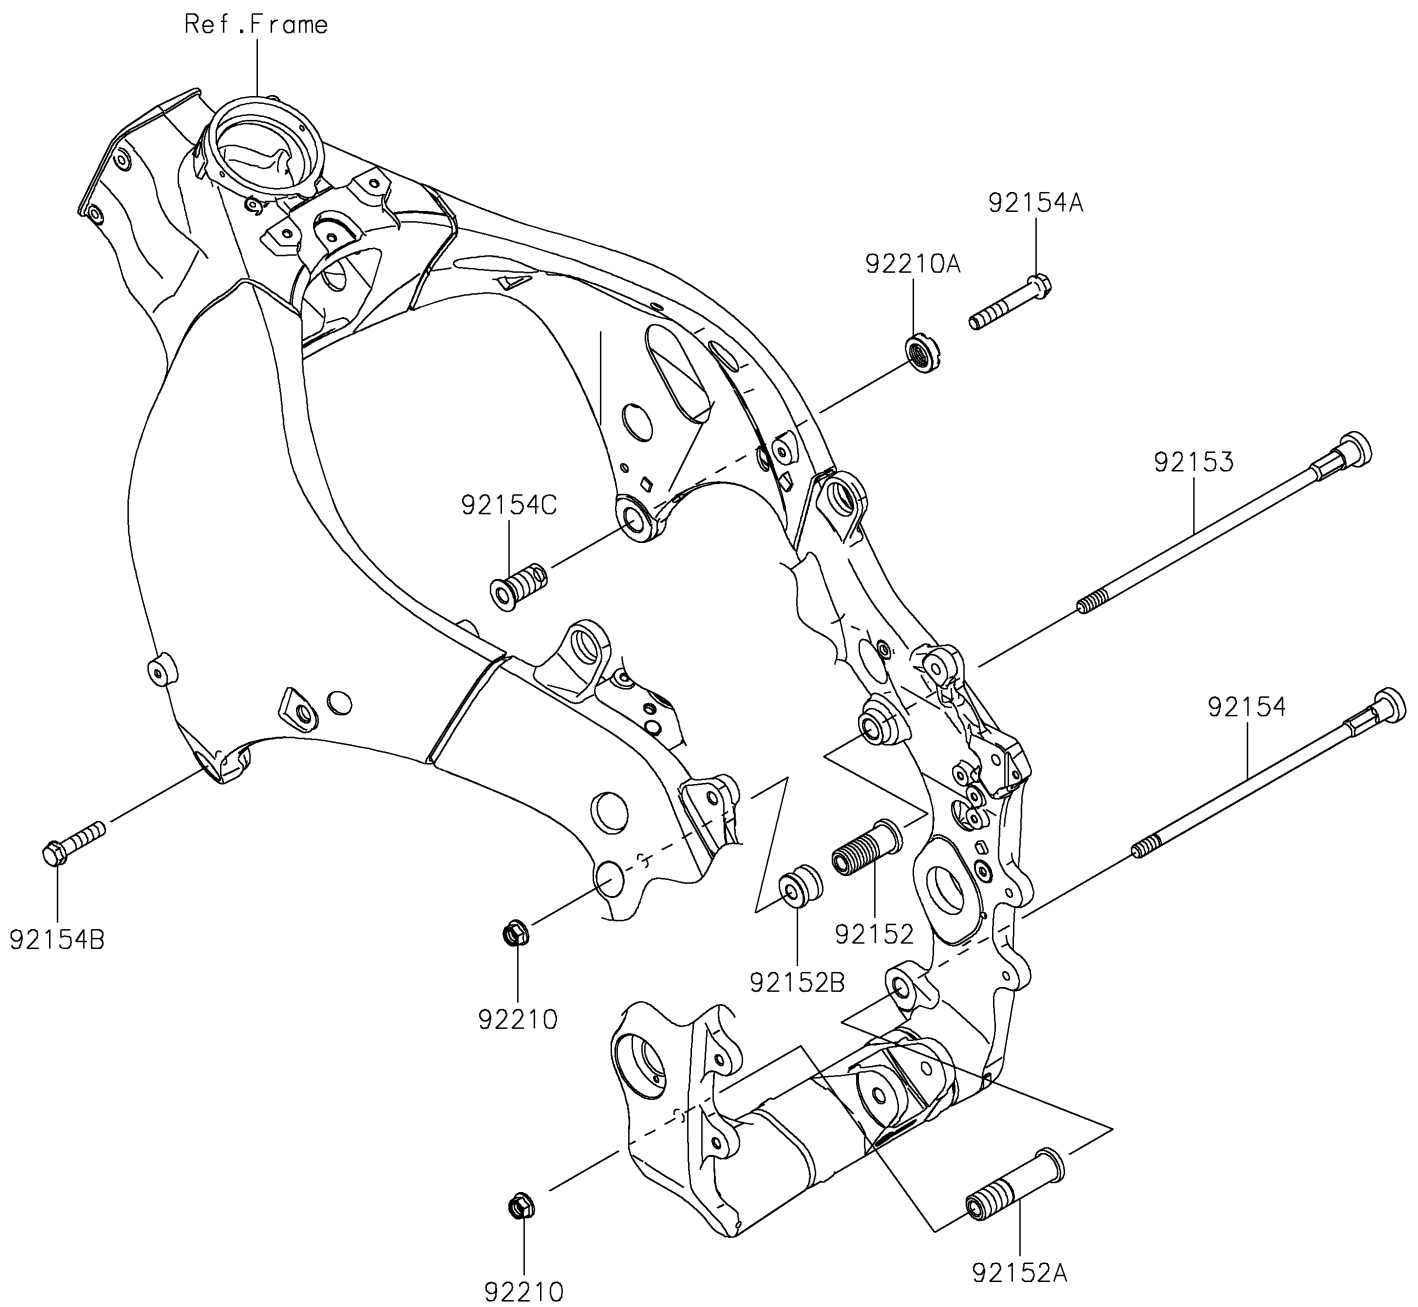

2023 Ninja[®] ZX-10R PARTS DIAGRAM

Engine Mount

F2122

2023 Ninja® ZX-10R PARTS LIST

Engine Mount

ITEM NAME	PART NUMBER	QUANTITY
COLLAR,ENGINE MOUNT (Ref # 92152)	92152-0076	1
COLLAR,10.5X20X80 (Ref # 92152A)	92152-0860	1
COLLAR (Ref # 92152B)	92152-0984	1
BOLT,SOCKET,10X279 (Ref # 92153)	92153-1329	1
BOLT,SOCKET,10X260 (Ref # 92154)	92154-0386	1
BOLT,FLANGED,10X65 (Ref # 92154A)	92154-1964	1
BOLT,FLANGED,10X40 (Ref # 92154B)	92154-1965	1
BOLT,SOCKET,18X38 (Ref # 92154C)	92154-1966	1
NUT,LOCK,FLANGED,10MM (Ref # 92210)	92210-1139	2
NUT,CASTLE,18MM (Ref # 92210A)	92210-1390	1