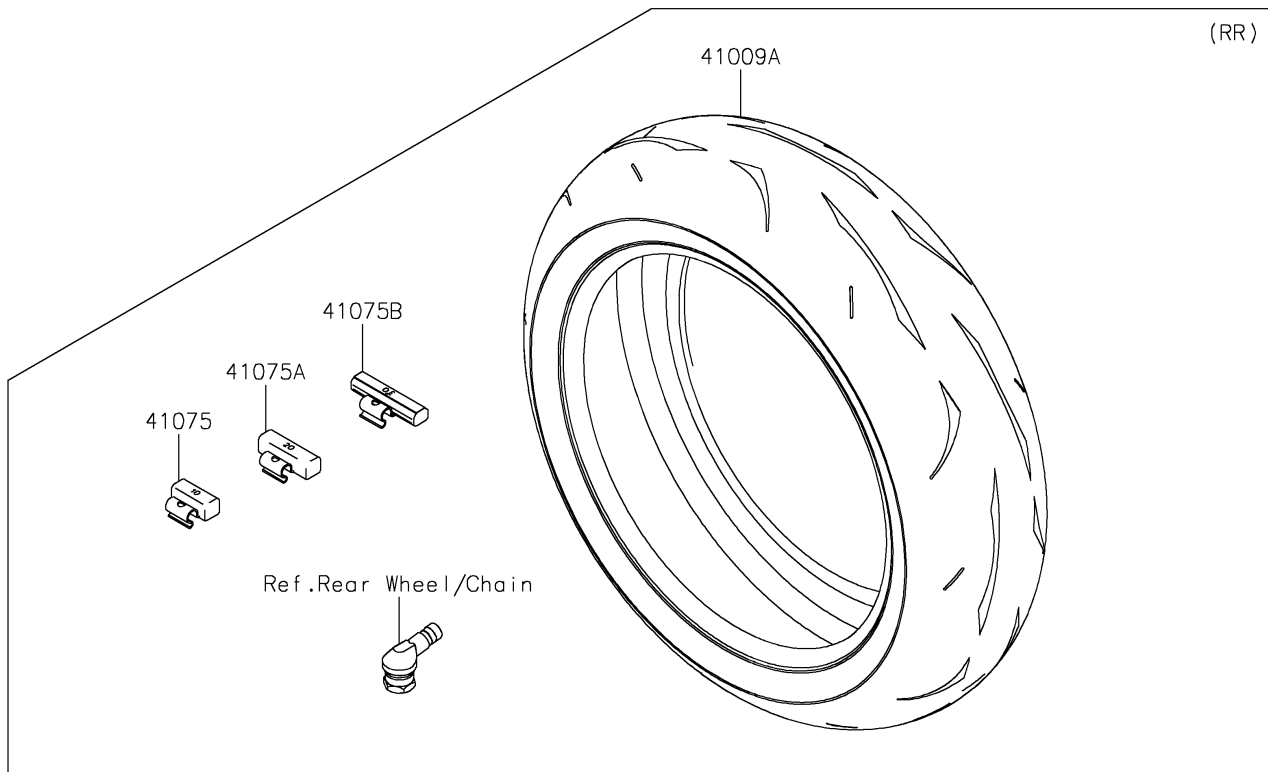

2025 NINJA® ZX™-10R PARTS DIAGRAM

Tires

F2210

2025 NINJA® ZX™ -10R PARTS LIST

Tires

ITEM NAME	PART NUMBER	QUANTITY
TIRE,FR,120/70ZR17(58W),RS11F (Ref # 41009)	41009-0860	1
TIRE,RR,190/55ZR17(75W),RS11R (Ref # 41009A)	41009-0861	1
BALANCER-WHEEL,10G,SILVER (Ref # 41075)	41075-0007	AR
BALANCER-WHEEL,20G,SILVER (Ref # 41075A)	41075-0008	AR
BALANCER-WHEEL,30G,SILVER (Ref # 41075B)	41075-0009	AR