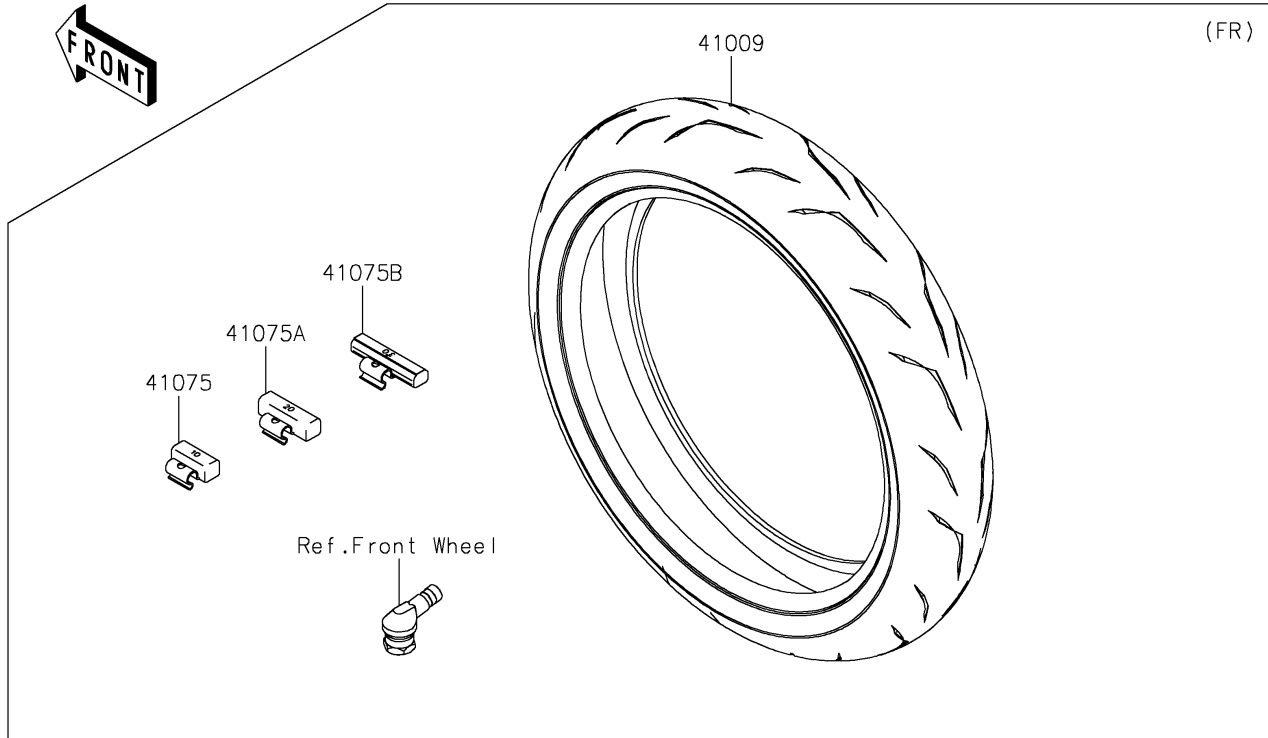

2025 NINJA® ZX™-10R PARTS DIAGRAM

Tires

F2210

2025 NINJA® ZX™ -10R PARTS LIST

Tires

ITEM NAME	PART NUMBER	QUANTITY
TIRE,FR,120/70ZR17(58W),RS11F (Ref # 41009)	41009-0860	1
TIRE,RR,190/55ZR17(75W),RS11R (Ref # 41009A)	41009-0861	1
BALANCER-WHEEL,10G,SILVER (Ref # 41075)	41075-0007	AR
BALANCER-WHEEL,20G,SILVER (Ref # 41075A)	41075-0008	AR
BALANCER-WHEEL,30G,SILVER (Ref # 41075B)	41075-0009	AR