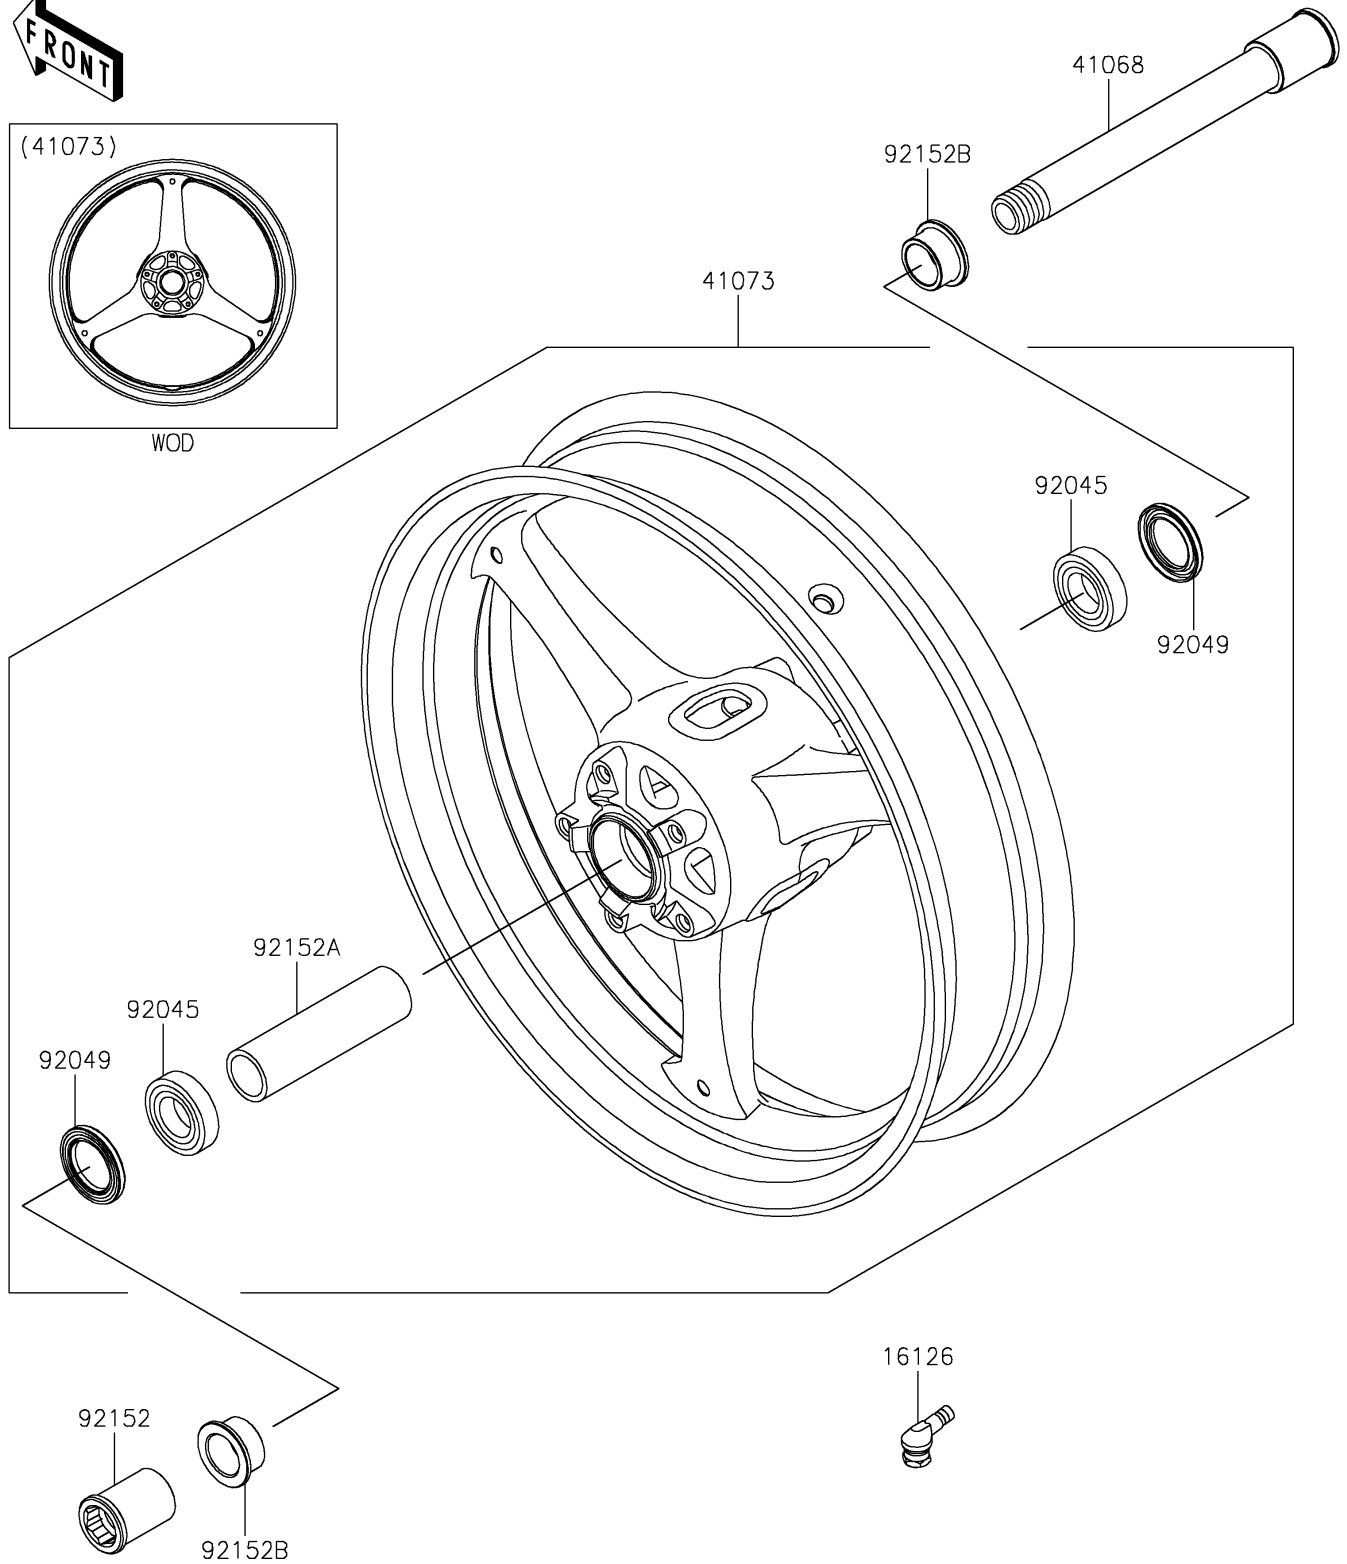

# 2025 NINJA® ZX™ -10R PARTS DIAGRAM

Front Wheel

F2230

## 2025 NINJA® ZX™ -10R PARTS LIST

### Front Wheel

ITEM NAME	PART NUMBER	QUANTITY
VALVE (Ref # 16126)	16126-0735	1
AXLE,FR,25X205 (Ref # 41068)	41068-0594	1
WHEEL-ASSY,FR,G.BLACK (Ref # 41073)	41073-0757-18F	1
BEARING-BALL,25X47X12 (Ref # 92045)	92045-0803	2
SEAL-OIL,BJN-C2 32X47X5 (Ref # 92049)	92049-0050	2
COLLAR,FR AXLE,LH,L=44.5 (Ref # 92152)	92152-0240	1
COLLAR,FR HUB,L=115 (Ref # 92152A)	92152-0616	1
COLLAR,FR AXLE,L=18 (Ref # 92152B)	92152-2638	2