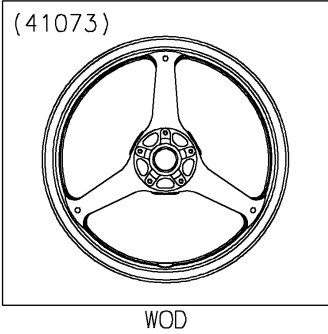

# 2025 NINJA® ZX™ -10R PARTS DIAGRAM

Front Wheel

F2230

## 2025 NINJA® ZX™ -10R PARTS LIST

### Front Wheel

ITEM NAME	PART NUMBER	QUANTITY
VALVE (Ref # 16126)	16126-0735	1
AXLE,FR,25X205 (Ref # 41068)	41068-0594	1
WHEEL-ASSY,FR,G.BLACK (Ref # 41073)	41073-0757-18F	1
BEARING-BALL,25X47X12 (Ref # 92045)	92045-0803	2
SEAL-OIL,BJN-C2 32X47X5 (Ref # 92049)	92049-0050	2
COLLAR,FR AXLE,LH,L=44.5 (Ref # 92152)	92152-0240	1
COLLAR,FR HUB,L=115 (Ref # 92152A)	92152-0616	1
COLLAR,FR AXLE,L=18 (Ref # 92152B)	92152-2638	2