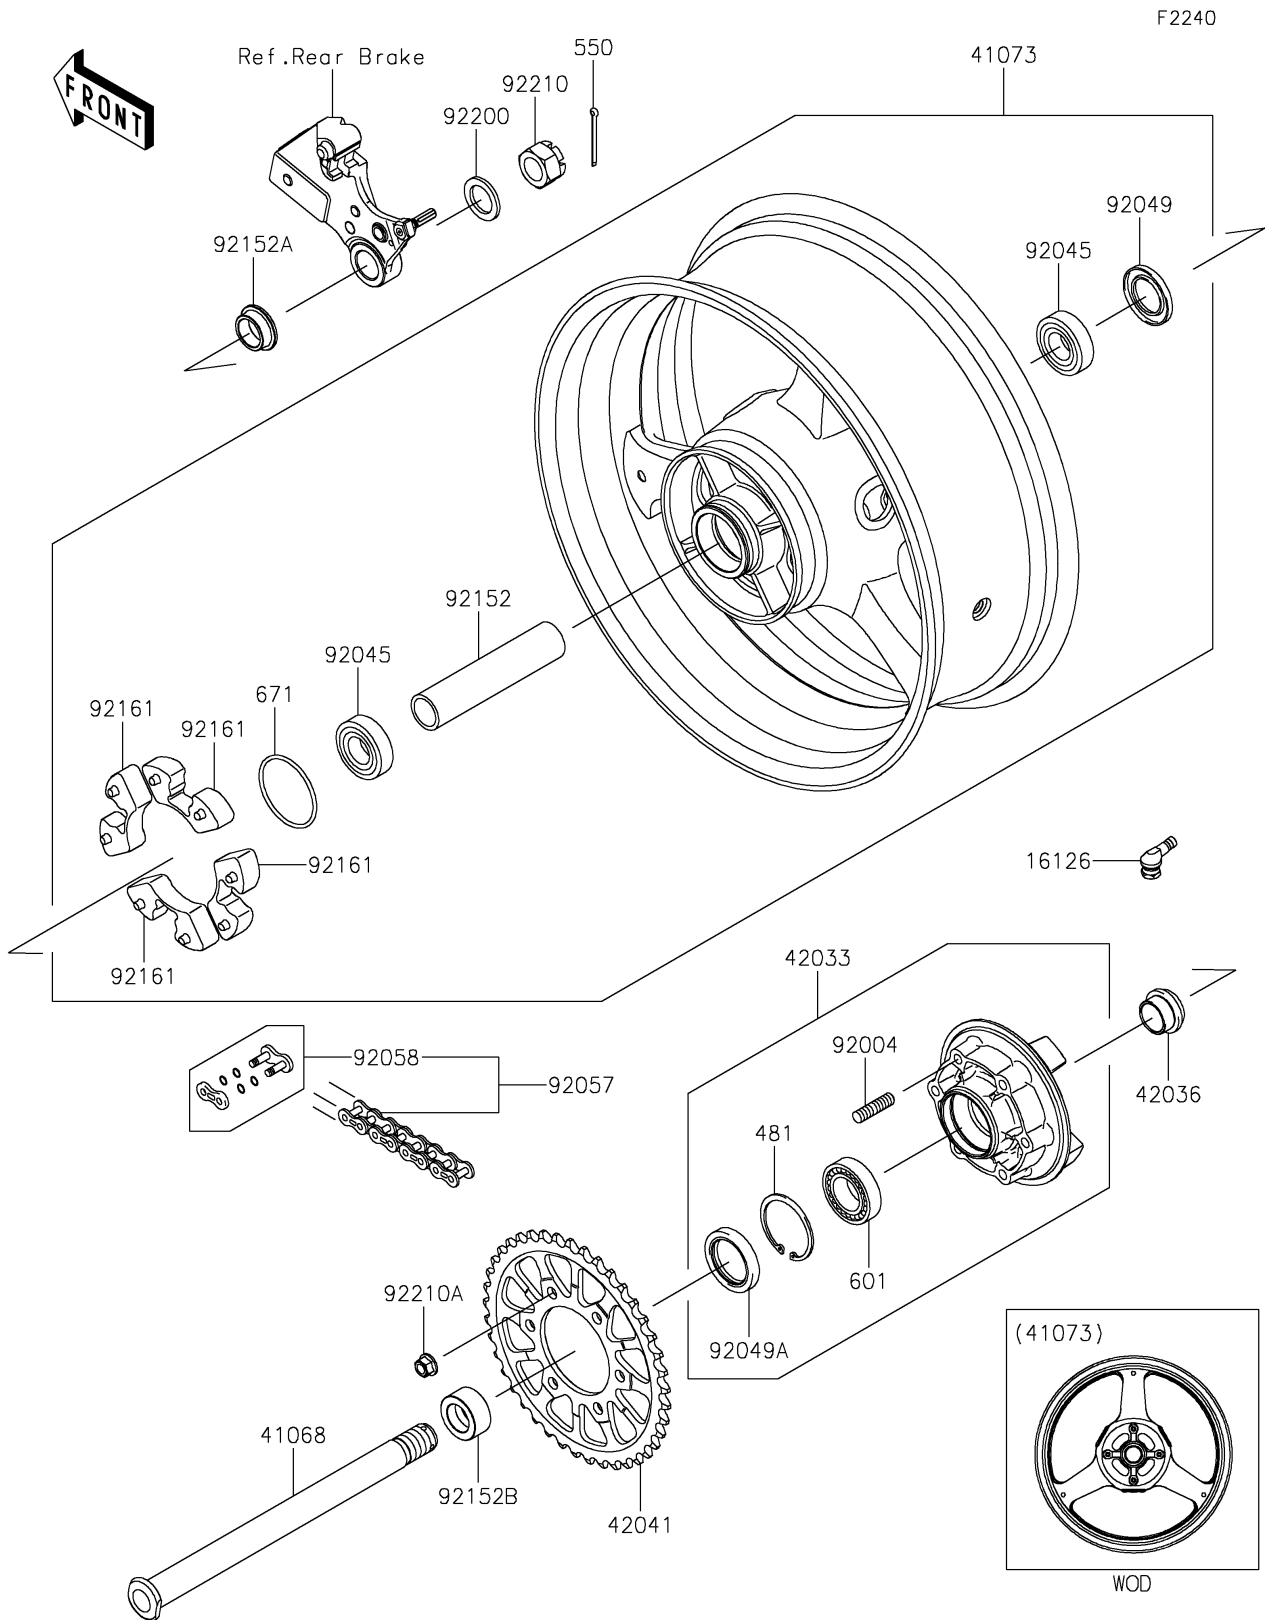

2023 Ninja® ZX-10R PARTS DIAGRAM

Rear Wheel/Chain

2023 Ninja® ZX-10R PARTS LIST

Rear Wheel/Chain

| ITEM NAME | PART NUMBER | QUANTITY |
|---|----------------|----------|
| VALVE (Ref # 16126) | 16126-0735 | 1 |
| AXLE,RR,24X326 (Ref # 41068) | 41068-0613 | 1 |
| WHEEL-ASSY,RR,G.BLACK (Ref # 41073) | 41073-0758-18F | 1 |
| COUPLING-ASSY,RR HUB (Ref # 42033) | 42033-0038 | 1 |
| SLEEVE,RR HUB,L=22 (Ref # 42036) | 42036-1279 | 1 |
| SPROCKET-HUB,41T (Ref # 42041) | 42041-0095 | 1 |
| STUD,10X19 (Ref # 92004) | 92004-0028 | 6 |
| BEARING-BALL,25X52X15 (Ref # 92045) | 92045-0804 | 2 |
| SEAL-OIL,31X52X5 (Ref # 92049) | 92049-0722 | 1 |
| SEAL-OIL,PJN 40 55 8 (Ref # 92049A) | 92049-1376 | 1 |
| CHAIN,DRIVE,RK525KZX,116L (Ref # 92057) | 92057-0818 | 1 |
| JOINT-CHAIN (Ref # 92058) | 92058-0071 | 1 |
| COLLAR (Ref # 92152) | 92152-0868 | 1 |
| COLLAR,RR AXLE,RH (Ref # 92152A) | 92152-2641 | 1 |
| COLLAR,RR AXLE,LH (Ref # 92152B) | 92152-2808 | 1 |
| DAMPER,SHOCK,RR HUB (Ref # 92161) | 92161-0342 | 4 |
| WASHER,25.5X38X3.2 (Ref # 92200) | 92200-0278 | 1 |
| NUT,CASTLE,24MM (Ref # 92210) | 92210-0280 | 1 |
| NUT,LOCK,FLANGED,10MM (Ref # 92210A) | 92210-1139 | 6 |
| CIRCLIP (Ref # 481) | 481J5500 | 1 |
| PIN-COTTER,4.0X45 (Ref # 550) | 550AA4045 | 1 |
| BEARING-BALL,#6006G (Ref # 601) | 601B6006G | 1 |
| O RING,60MM (Ref # 671) | 671B2560 | 1 |