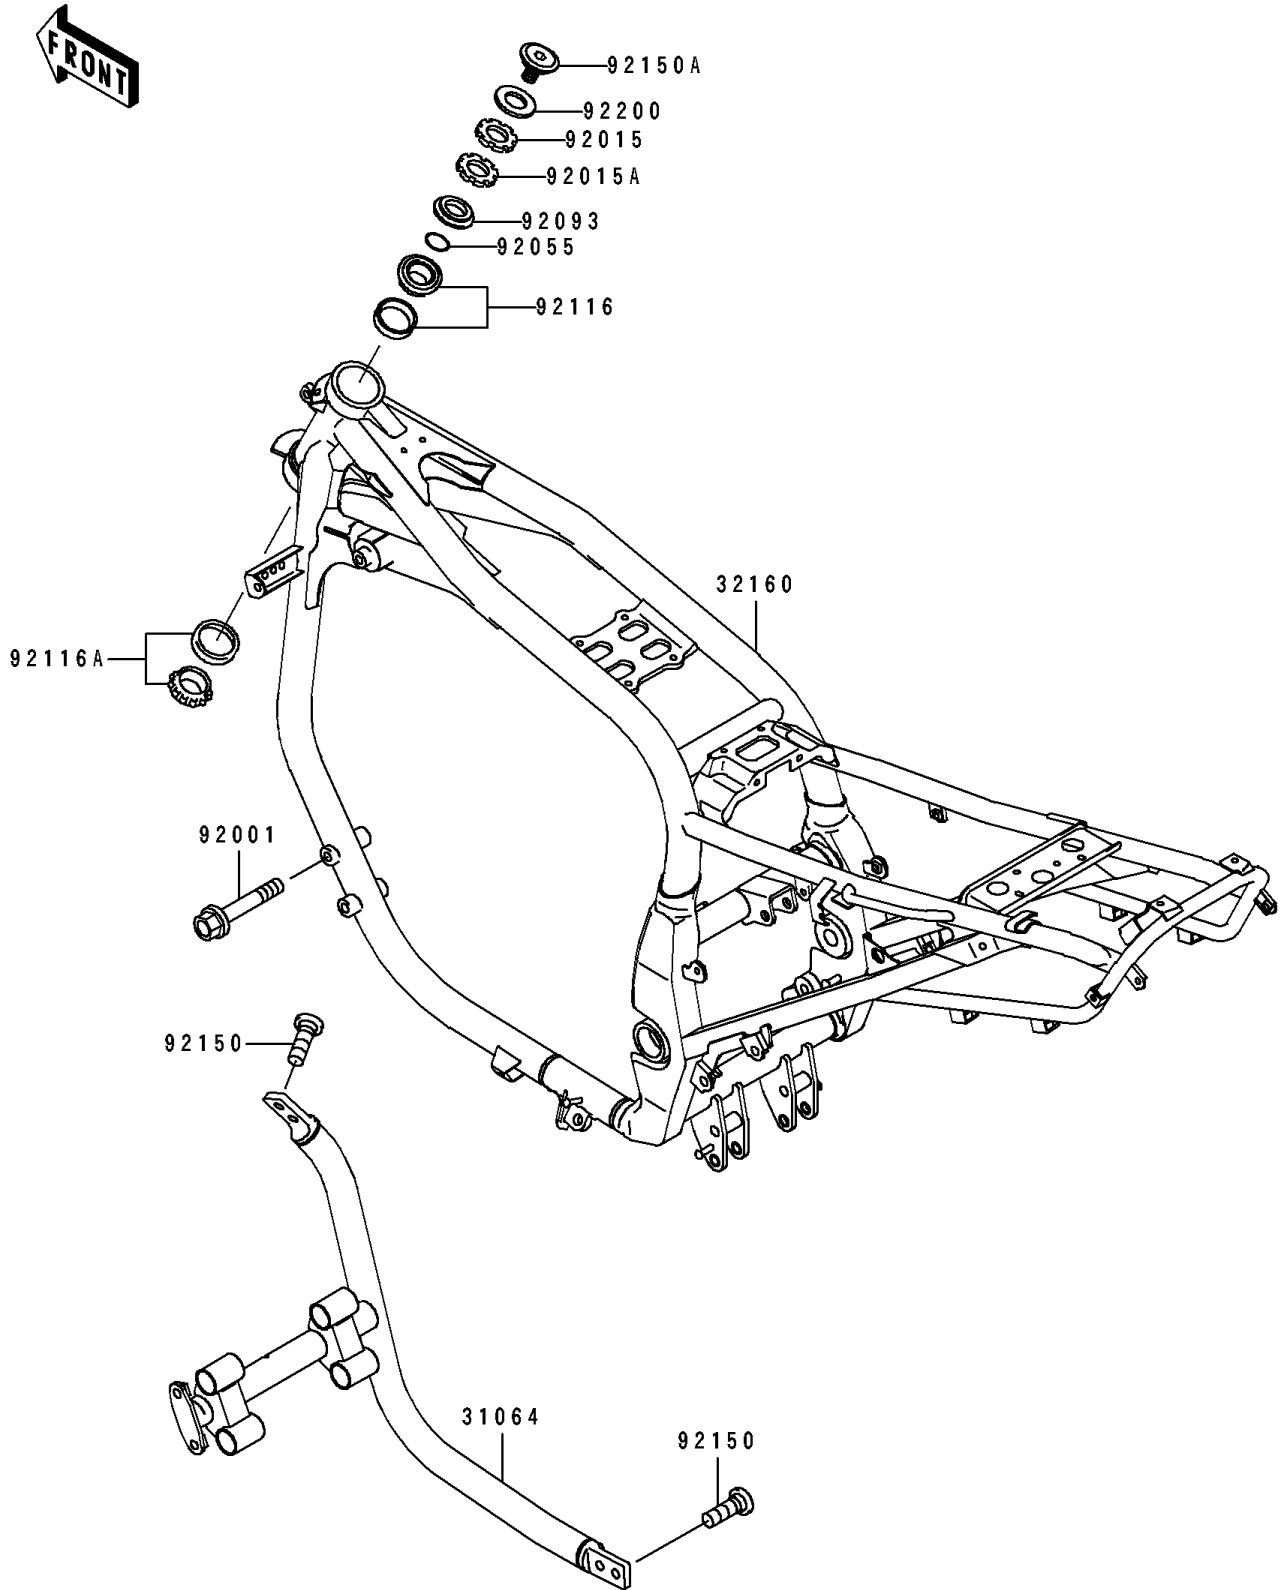

1996 GPZ 1100 ABS PARTS DIAGRAM

Frame

F2120

1996 GPZ 1100 ABS PARTS LIST

Frame

ITEM NAME	PART NUMBER	QUANTITY
PIPE-COMP,DOWNTUBE,RH (Ref # 31064)	31064-1169	1
FRAME-COMP (Ref # 32160)	32160-1407	1
BOLT,10X75 (Ref # 92001)	92001-4021	2
NUT,28MM,T=6 (Ref # 92015)	92015-1417	1
NUT,STEERING STEM,28MM (Ref # 92015A)	92015-1976	1
RING-O (Ref # 92055)	92055-1470	1
SEAL,MN036N1-A (Ref # 92093)	92093-1383	1
BEARING-ROLLER,HR320/28XJE (Ref # 92116)	92116-1067	1
BEARING-ROLLER,HI-CAP32006JRRS (Ref # 92116A)	92116-1069	1
BOLT,SOCKET,10X30 (Ref # 92150)	92150-1690	4
BOLT,STEERING,16X24 (Ref # 92150A)	92150-1883	1
WASHER,16X41X4.5 (Ref # 92200)	92200-1273	1