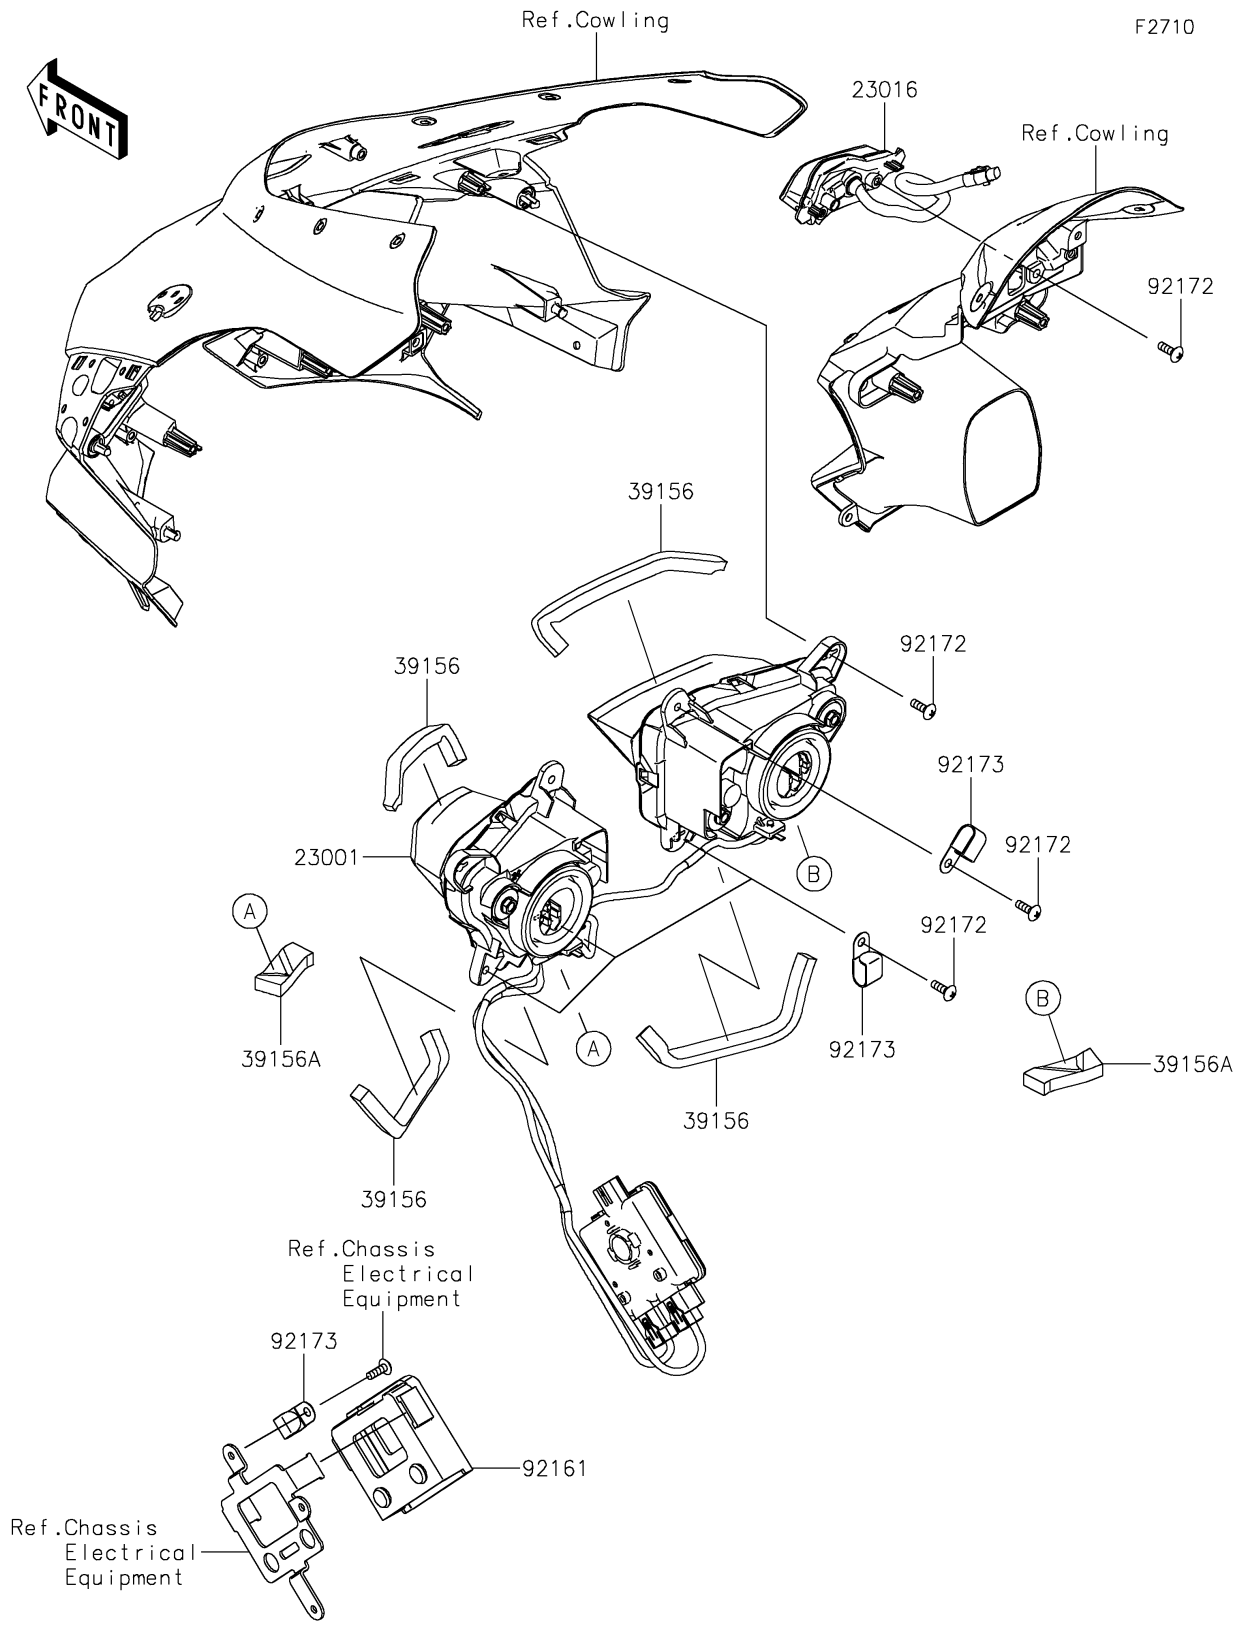

# 2025 NINJA® ZX™ -10R PARTS DIAGRAM

Headlight(s)

## 2025 NINJA® ZX™ -10R PARTS LIST

### Headlight(s)

ITEM NAME	PART NUMBER	QUANTITY
LAMP-ASSY-HEAD,LED (Ref # 23001)	23001-0050	1
LAMP-ASSY,POSITION LAMP (Ref # 23016)	23016-0654	1
PAD,10X10X150 (Ref # 39156)	39156-2715	4
PAD,10X20X60 (Ref # 39156A)	39156-2716	2
DAMPER,ECU (Ref # 92161)	92161-1561	1
SCREW,TAPPING,5X16 (Ref # 92172)	92172-0175	10
CLAMP,68MM (Ref # 92173)	92173-1009	5