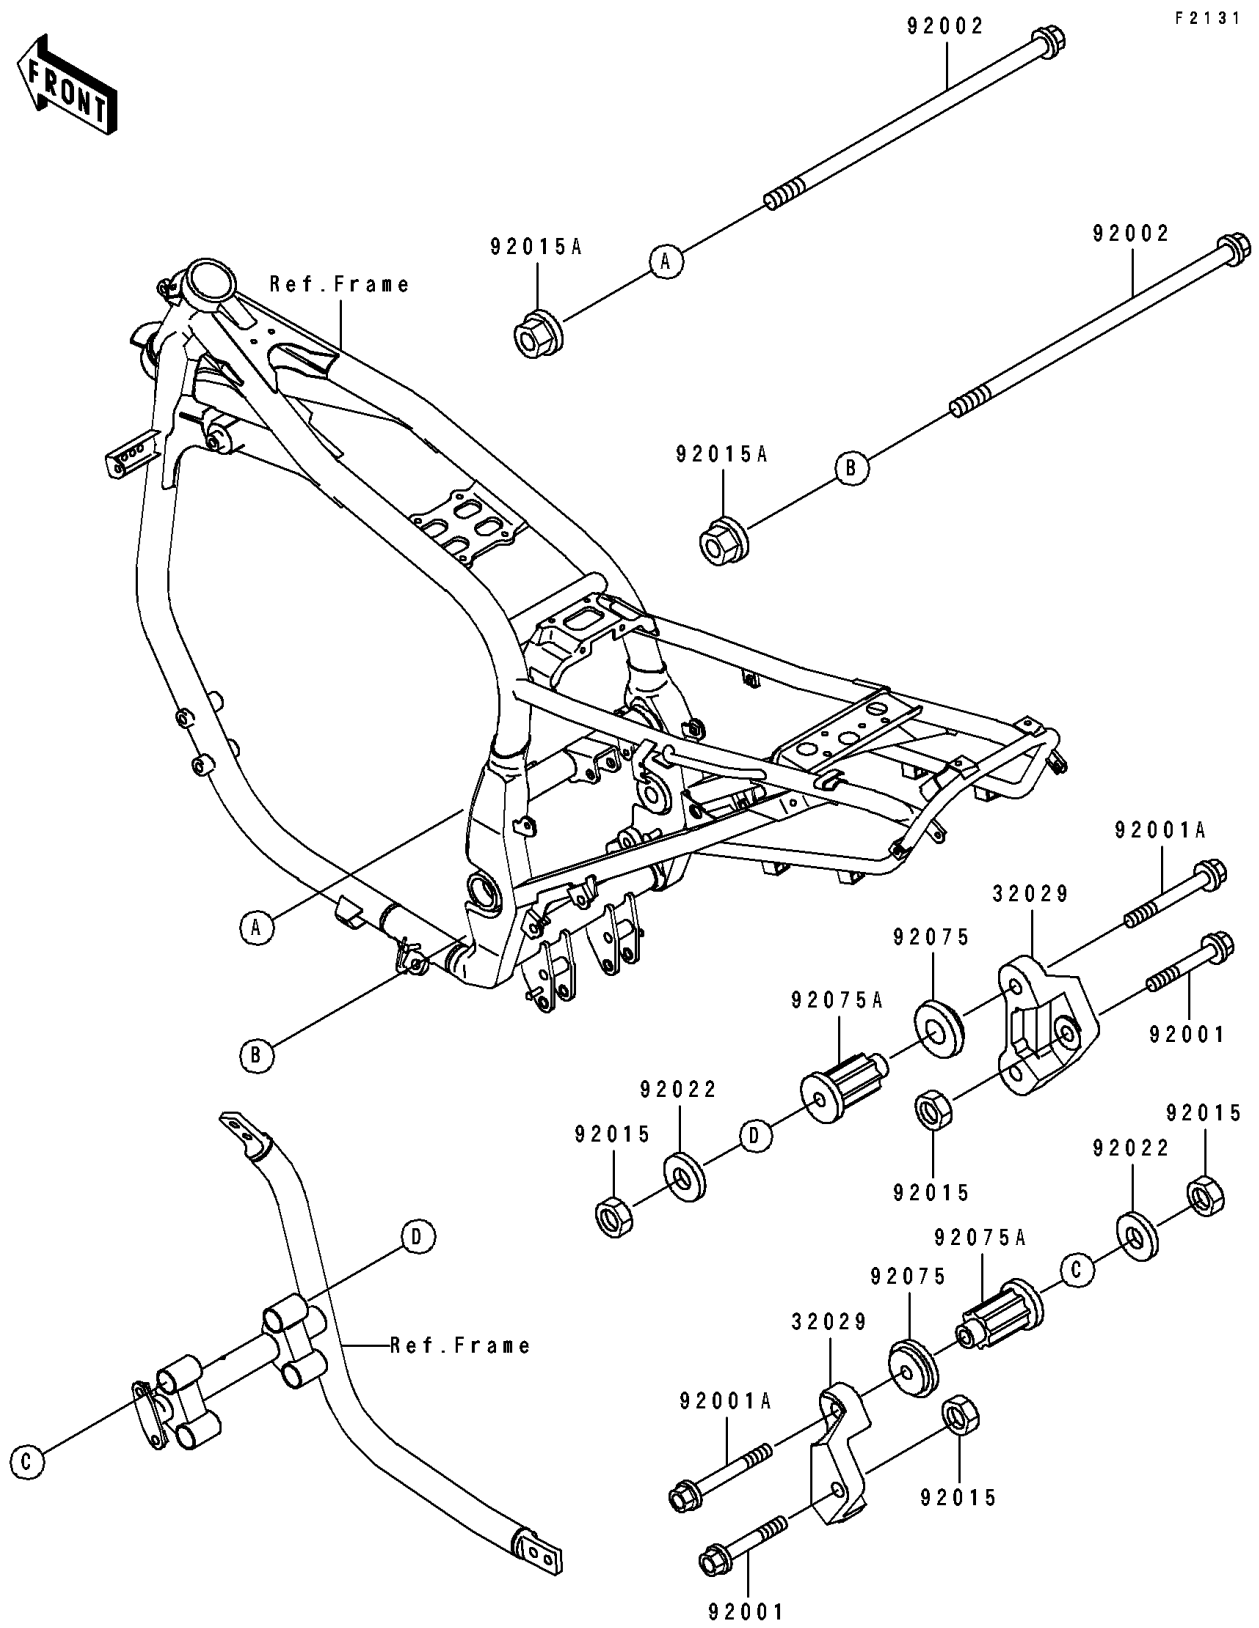

1996 GPZ 1100 ABS PARTS DIAGRAM

Frame Fittings

1996 GPZ 1100 ABS PARTS LIST

Frame Fittings

ITEM NAME	PART NUMBER	QUANTITY
BRACKET-ENGINE (Ref # 32029)	32029-1615	2
BOLT,FLANGED,10X60 (Ref # 92001)	92001-1617	2
BOLT,FLANGED,10X85 (Ref # 92001A)	92001-1619	4
BOLT,FLANGED,10X205 (Ref # 92002)	92002-1321	2
NUT,LOCK,10MM (Ref # 92015)	92015-1429	6
NUT,LOCK,10MM (Ref # 92015A)	92015-1522	2
WASHER,10.5X37X1.6 (Ref # 92022)	92022-1246	4
DAMPER,ENGINE MOUNT,SIDE (Ref # 92075)	92075-1274	4
DAMPER,ENGINE MOUNT,MAIN (Ref # 92075A)	92075-1377	4