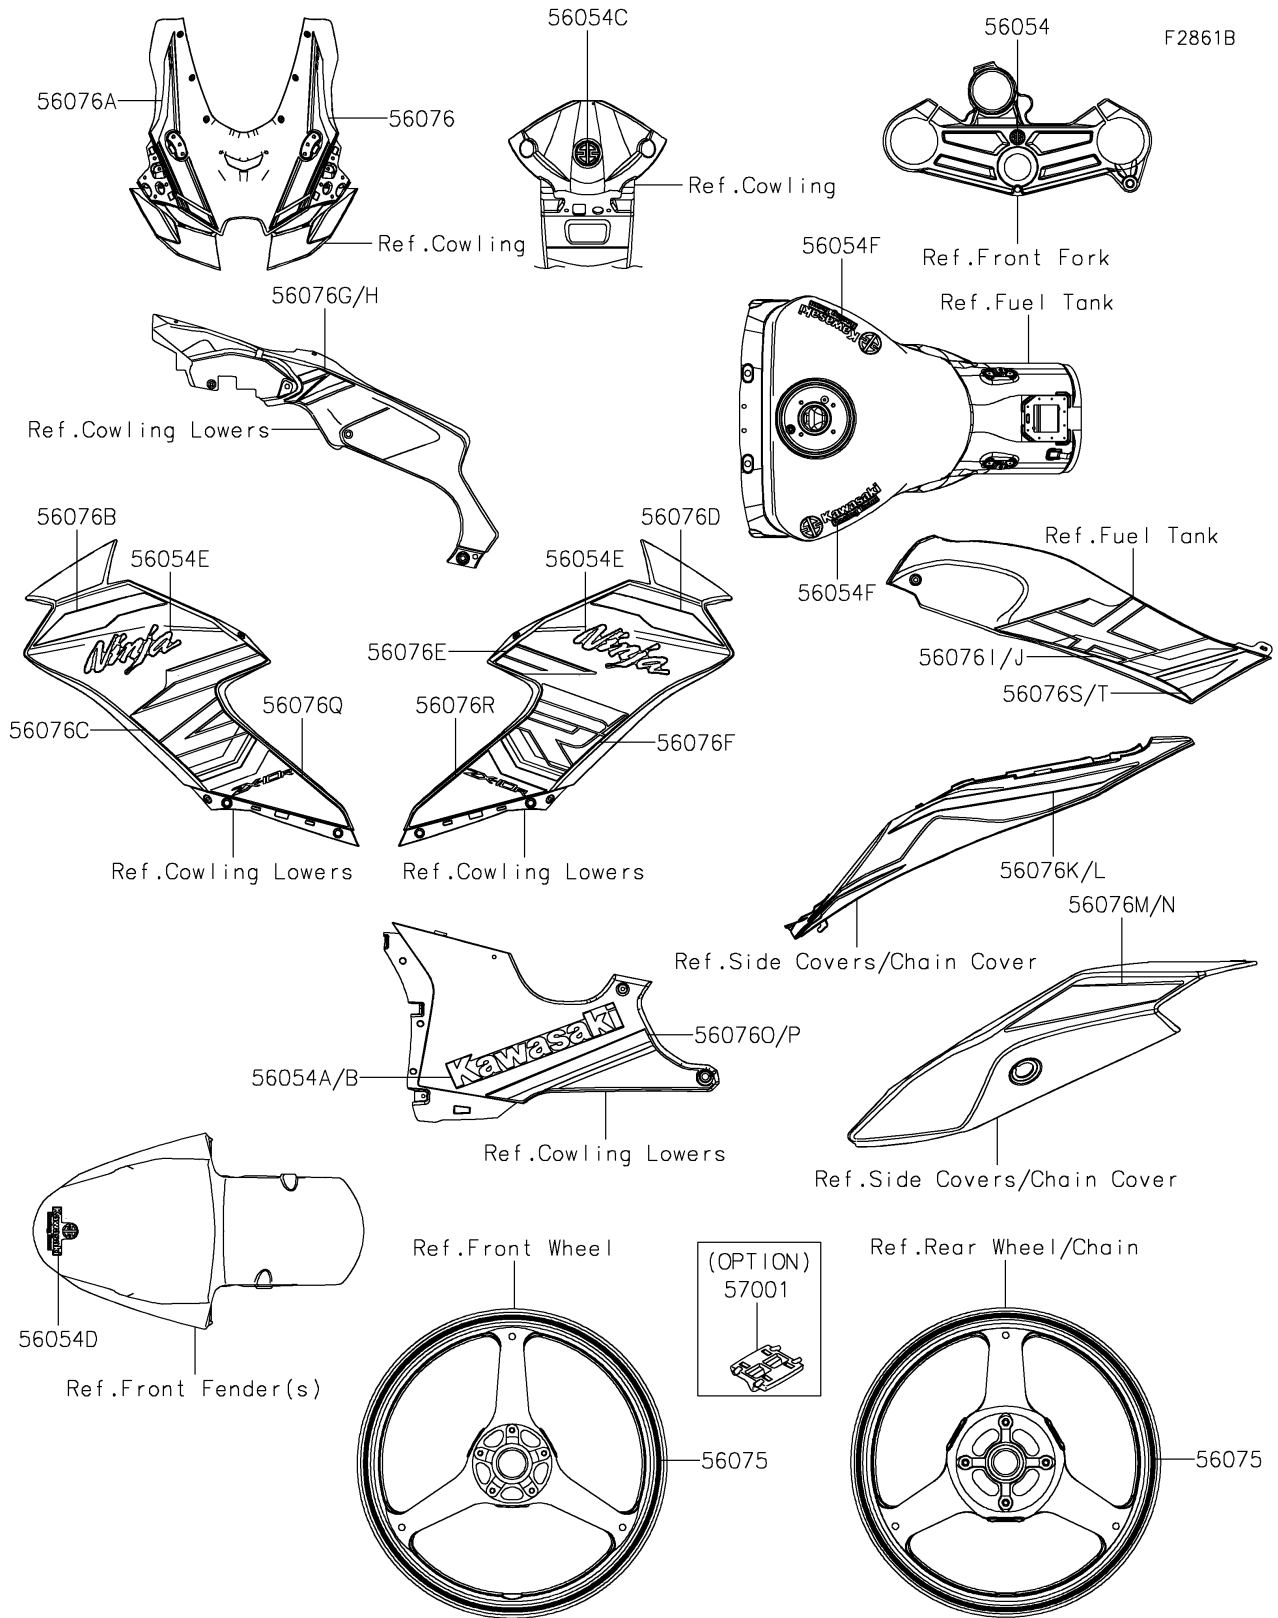

2025 NINJA® ZX™ -10R PARTS DIAGRAM

Decals(Green)(MPFAL)

2025 NINJA® ZX™ -10R PARTS LIST

Decals(Green)(MPFAL)

ITEM NAME	PART NUMBER	QUANTITY
MARK,UPP HOLDER,RIVER (Ref # 56054)	56054-1628	1
MARK,LWR COWL.,LH,KAWASAKI (Ref # 56054A)	56054-2885	1
MARK,LWR COWL.,RH,KAWASAKI (Ref # 56054B)	56054-2886	1
MARK,UPP COWL.,RIVER (Ref # 56054C)	56054-2900	1
MARK,FR FENDER,KRT (Ref # 56054D)	56054-3899	1
MARK,SIDE COWL.,NINJA (Ref # 56054E)	56054-3900	2
MARK,KAWASAKI RACING TEAM (Ref # 56054F)	56054-3901	2
PATTERN,WHEEL,GREEN,6X1079 (Ref # 56075)	56075-1575	4
PATTERN,UPP COWL.,LH (Ref # 56076)	56076-7595	1
PATTERN,UPP COWL.,RH (Ref # 56076A)	56076-7596	1
PATTERN,SIDE COWL.,LH,UPP (Ref # 56076B)	56076-7597	1
PATTERN,SIDE COWL.,LH,CNT (Ref # 56076C)	56076-7598	1
PATTERN,SIDE COWL.,RH,UPP (Ref # 56076D)	56076-7599	1
PATTERN,SIDE COWL.,RH,CNT,UPP (Ref # 56076E)	56076-7600	1
PATTERN,SIDE COWL.,RH,CNT,LWR (Ref # 56076F)	56076-7601	1
PATTERN,SIDE COWL.,LH (Ref # 56076G)	56076-7602	1
PATTERN,SIDE COWL.,RH (Ref # 56076H)	56076-7603	1
PATTERN,TANK COVER,LH,UPP (Ref # 56076I)	56076-7604	1
PATTERN,TANK COVER,RH,UPP (Ref # 56076J)	56076-7605	1
PATTERN,TAIL COVER,LH (Ref # 56076K)	56076-7606	1
PATTERN,TAIL COVER,RH (Ref # 56076L)	56076-7607	1
PATTERN,SIDE COVER,LH (Ref # 56076M)	56076-7608	1
PATTERN,SIDE COVER,RH (Ref # 56076N)	56076-7609	1
PATTERN,LWR COWL.,LH (Ref # 56076O)	56076-7610	1
PATTERN,LWR COWL.,RH (Ref # 56076P)	56076-7611	1
PATTERN,SIDE COWL.,LH,LWR (Ref # 56076Q)	56076-7728	1
PATTERN,SIDE COWL.,RH,LWR (Ref # 56076R)	56076-7729	1
PATTERN,TANK COVER,LH,LWR (Ref # 56076S)	56076-7730	1
PATTERN,TANK COVER,RH,LWR (Ref # 56076T)	56076-7731	1

2025 NINJA® ZX™ -10R PARTS LIST

Decals(Green)(MPFAL)

ITEM NAME	PART NUMBER	QUANTITY
RIM STRIPE APPLICATOR (Ref # 57001)	57001-1752	AR