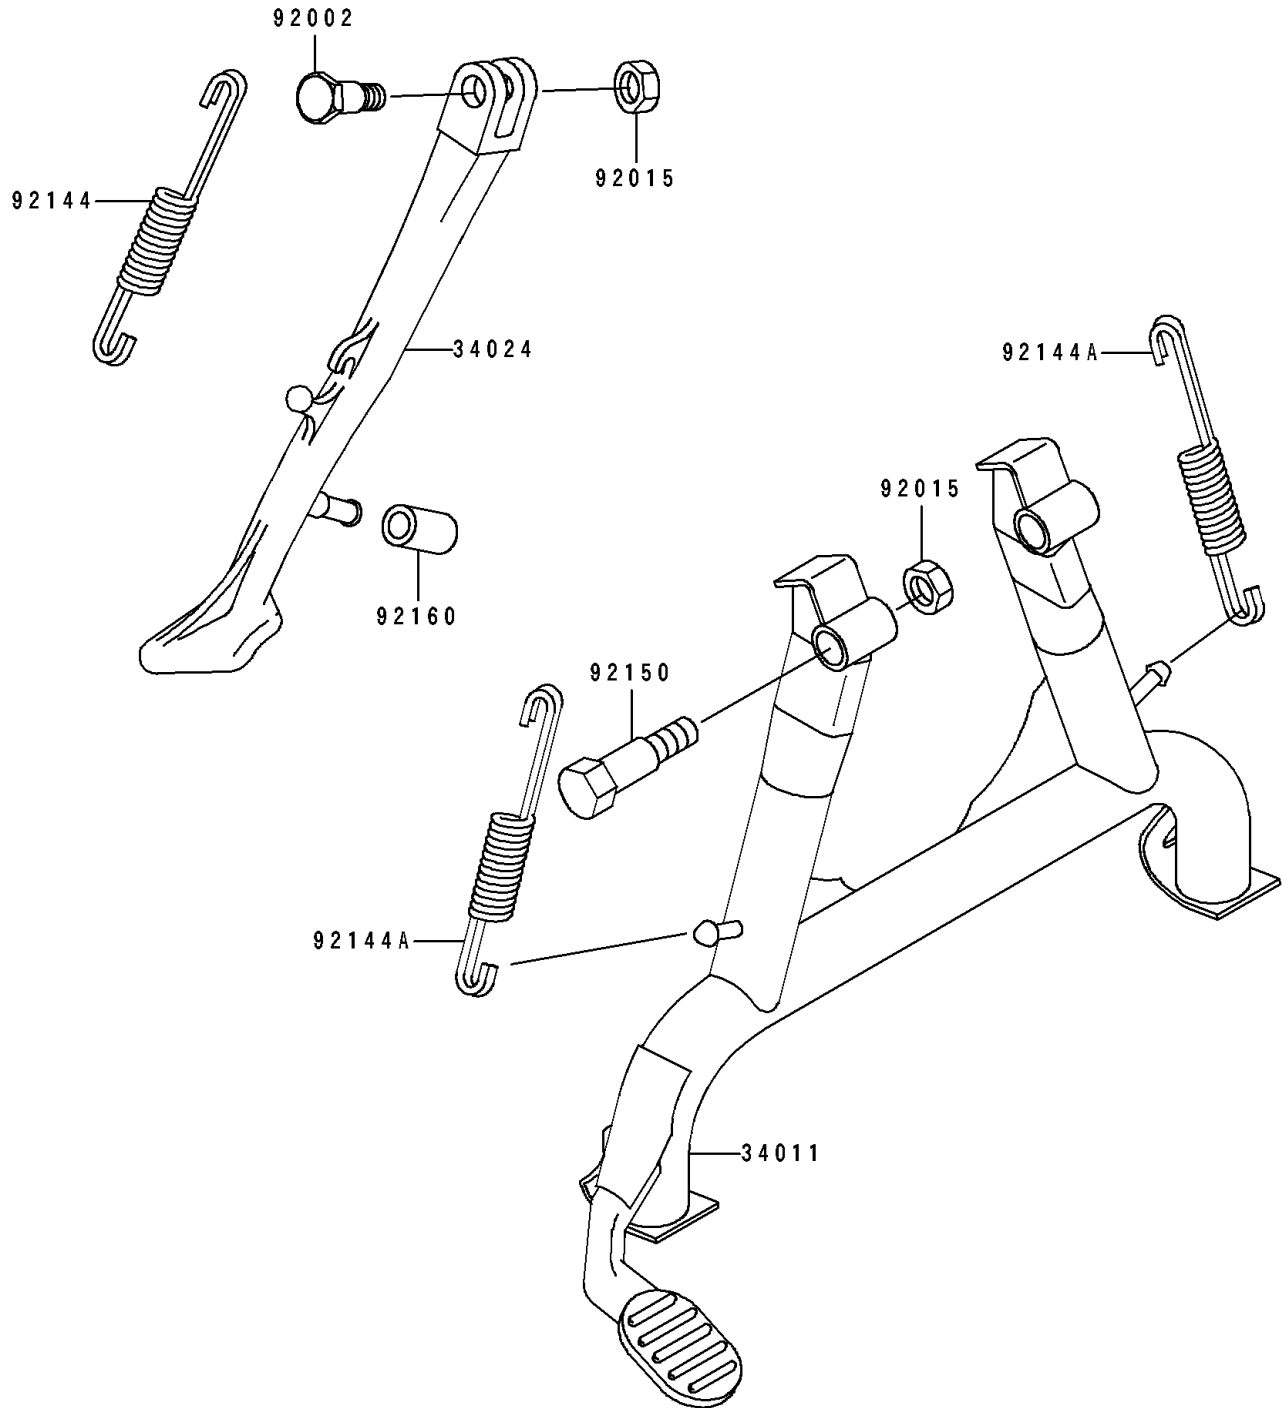

# 1996 GPZ 1100 ABS PARTS DIAGRAM

Stand(s)

F2190

# 1996 GPZ 1100 ABS PARTS LIST

Stand(s)

ITEM NAME	PART NUMBER	QUANTITY
STAND-CENTER (Ref # 34011)	34011-1160	1
STAND-SIDE,BLACK (Ref # 34024)	34024-1317-10	1
BOLT,SIDE STAND (Ref # 92002)	92002-1813	1
NUT,LOCK,10MM,BLACK (Ref # 92015)	92015-1188	3
SPRING,SIDE STAND (Ref # 92144)	92144-1127	1
SPRING,CENTER STAND (Ref # 92144A)	92144-1334	2
BOLT,CENTER STAND,10MM (Ref # 92150)	92150-1112	2
DAMPER,SIDE STAND (Ref # 92160)	92160-1655	1