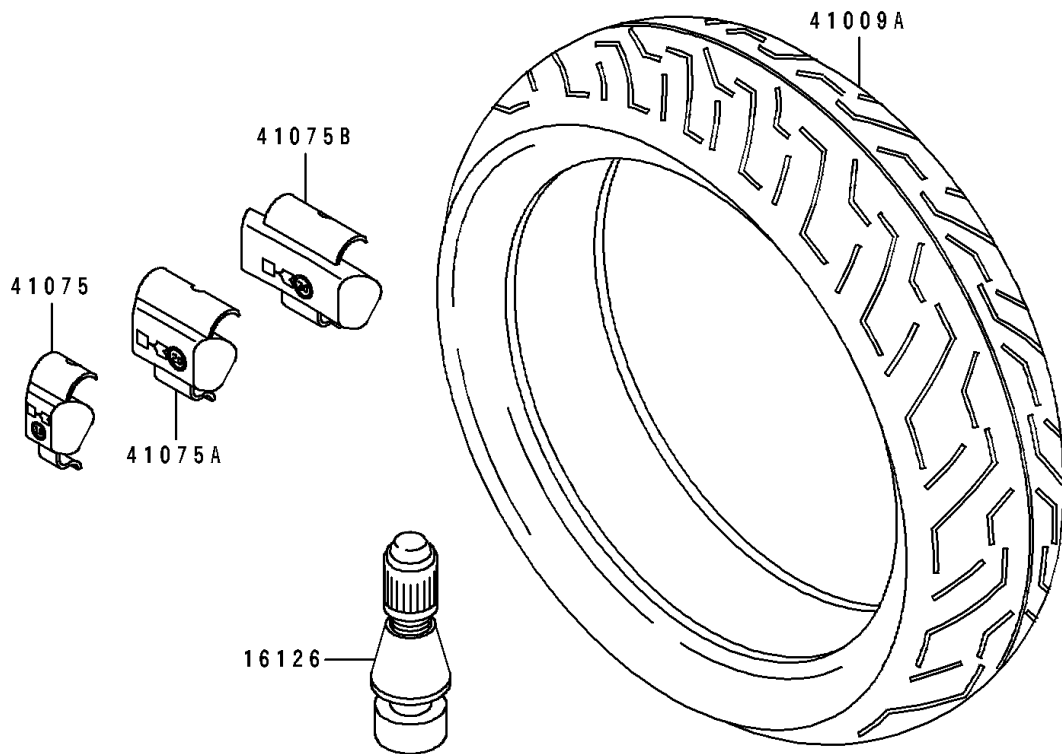

1996 GPZ 1100 ABS PARTS DIAGRAM

Tires

F2210

1996 GPZ 1100 ABS PARTS LIST

Tires

ITEM NAME	PART NUMBER	QUANTITY
VALVE,TIRE (Ref # 16126)	16126-1140	2
TIRE,FR,120/70ZR17,BT-54F(BS) (Ref # 41009)	41009-1055	1
TIRE,RR,170/60ZR17,BT-54R(BS) (Ref # 41009A)	41009-1056	1
BALANCER-WHEEL,10G,SILVER (Ref # 41075)	41075-1014	AR
BALANCER-WHEEL,20G,SILVER (Ref # 41075A)	41075-1015	AR
BALANCER-WHEEL,30G,SILVER (Ref # 41075B)	41075-1016	AR