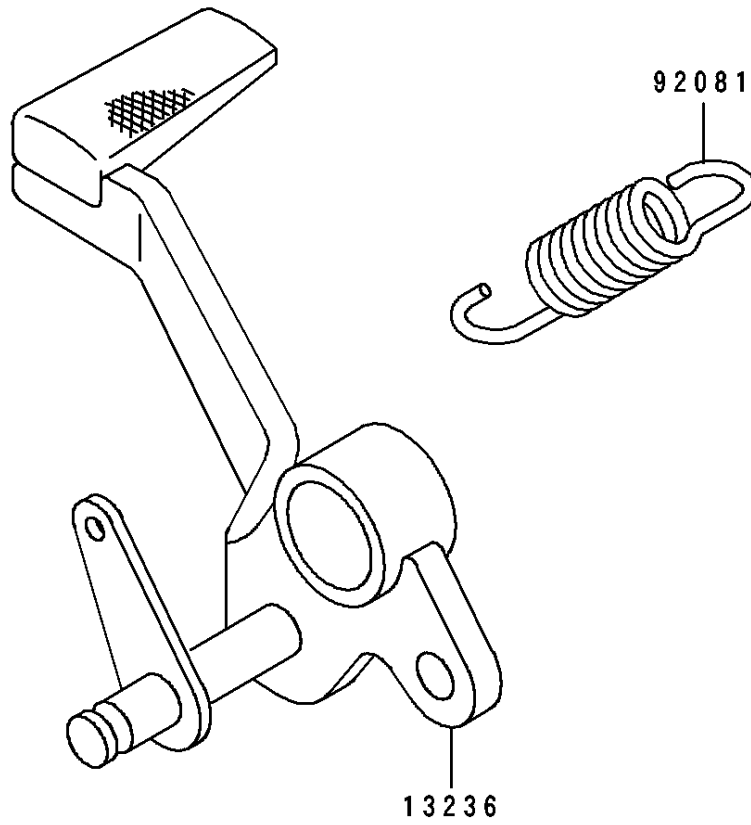

# 1996 GPZ 1100 ABS PARTS DIAGRAM

Brake Pedal/Torque Link

F2260

# 1996 GPZ 1100 ABS PARTS LIST

## Brake Pedal/Torque Link

ITEM NAME	PART NUMBER	QUANTITY
LEVER-COMP,BRAKE PEDAL (Ref # 13236)	13236-1285	1
SPRING,BRAKE PEDAL (Ref # 92081)	92081-1604	1