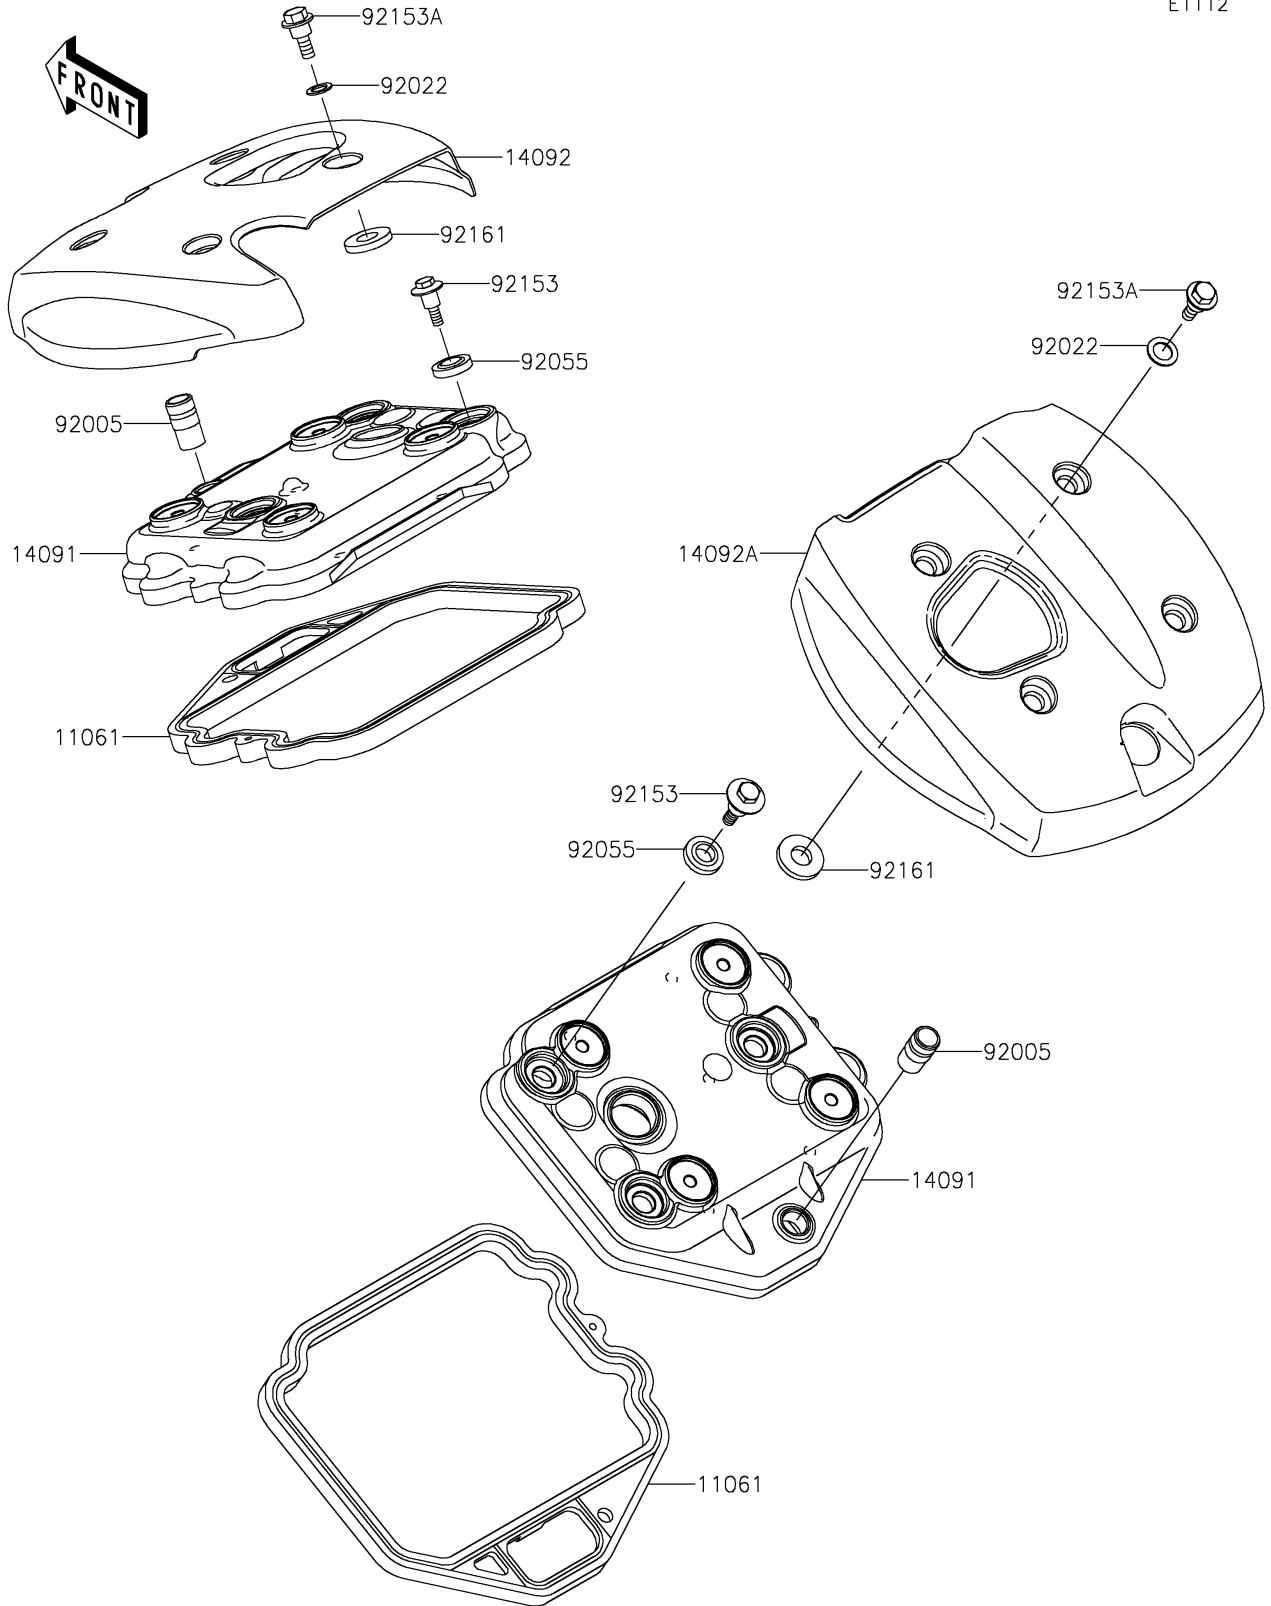

# 2023 Vulcan® 900 Classic PARTS DIAGRAM

## Cylinder Head Cover

E1112

## 2023 Vulcan® 900 Classic PARTS LIST

### Cylinder Head Cover

ITEM NAME	PART NUMBER	QUANTITY
GASKET,HEAD COVER (Ref # 11061)	11061-0261	2
COVER,HEAD (Ref # 14091)	14091-0506	2
COVER,TOP,FR (Ref # 14092)	14092-0915	1
COVER,TOP,RR (Ref # 14092A)	14092-0916	1
FITTING (Ref # 92005)	92005-0052	2
WASHER,10.2X16X1 (Ref # 92022)	92022-1829	8
RING-O,HEAD COVER BOLT (Ref # 92055)	92055-1352	6
BOLT,HEAD COVER (Ref # 92153)	92153-0793	6
BOLT,FLANGED,6X19 (Ref # 92153A)	92153-1400	8
DAMPER (Ref # 92161)	92161-0366	8