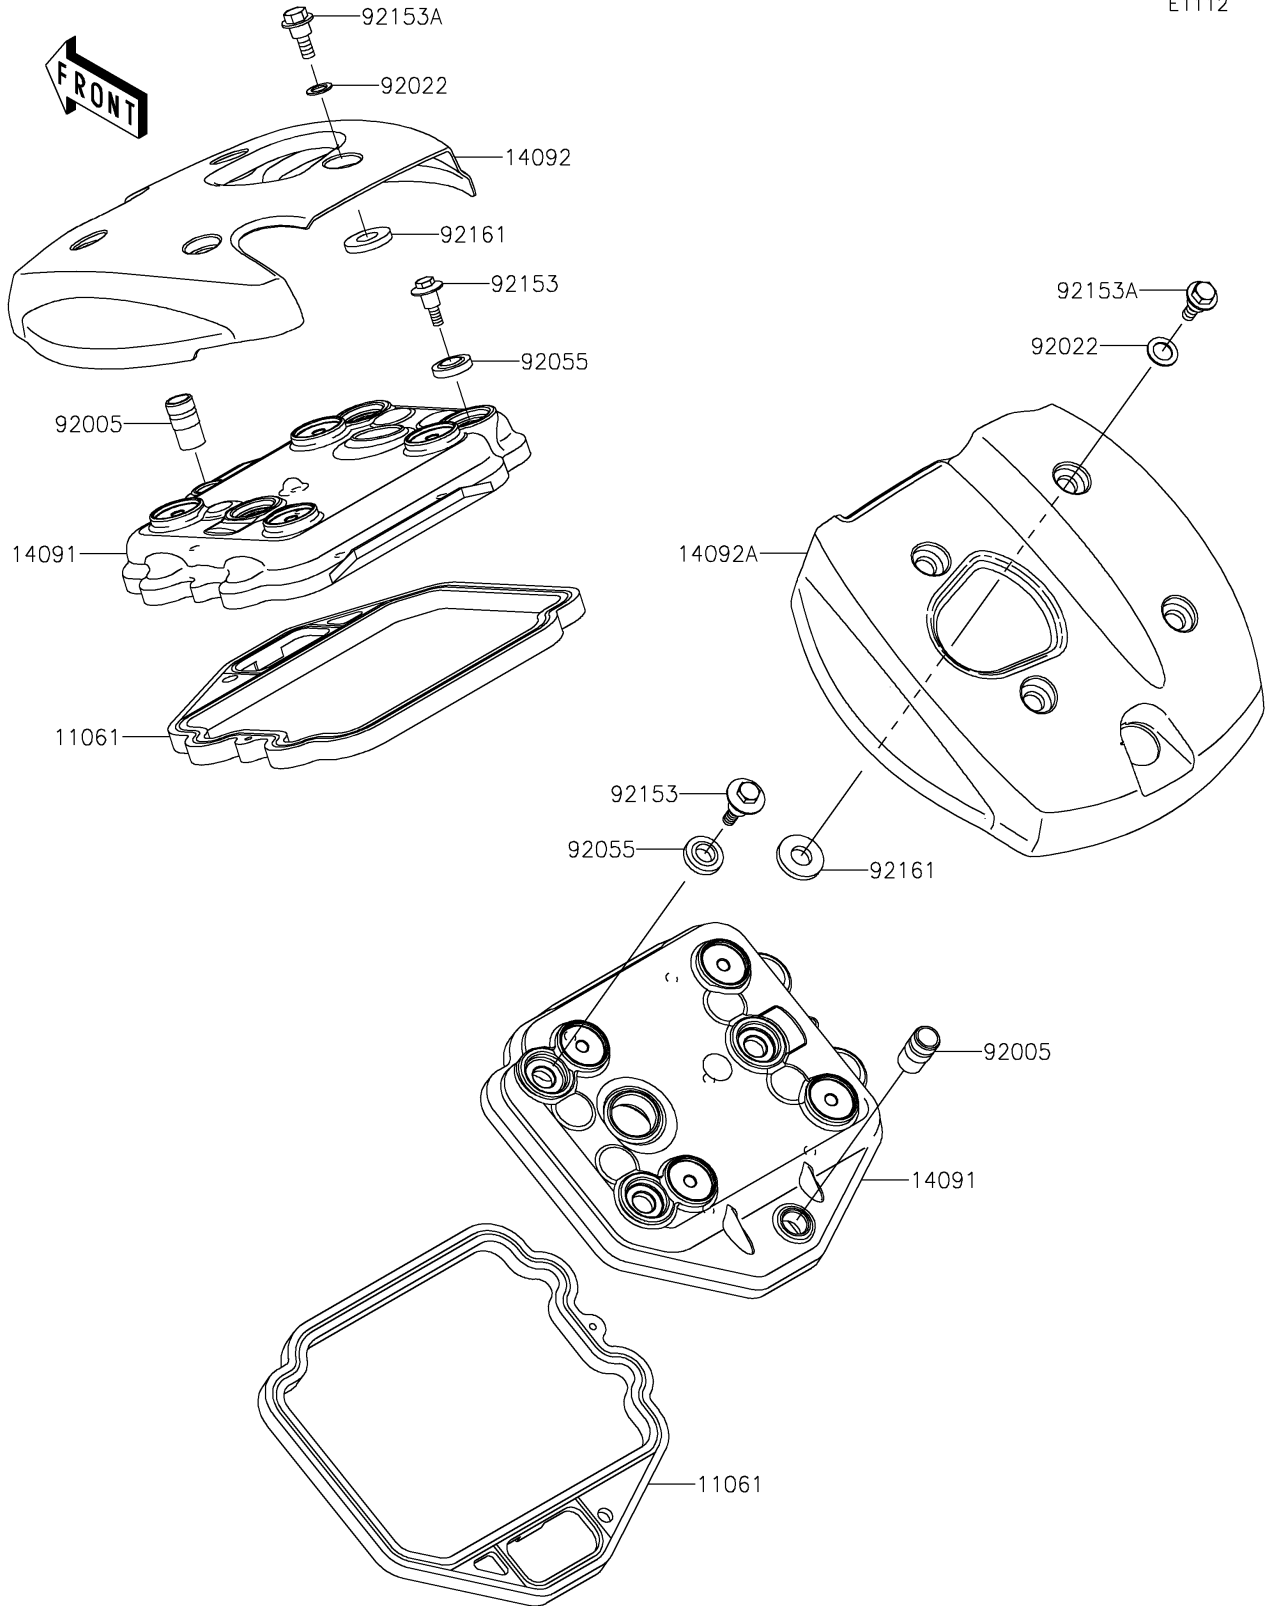

# 2025 Vulcan 900 Classic PARTS DIAGRAM

## Cylinder Head Cover

E1112

## 2025 Vulcan 900 Classic PARTS LIST

### Cylinder Head Cover

ITEM NAME	PART NUMBER	QUANTITY
GASKET,HEAD COVER (Ref # 11061)	11061-0261	2
COVER,HEAD (Ref # 14091)	14091-0506	2
COVER,TOP,FR (Ref # 14092)	14092-0915	1
COVER,TOP,RR (Ref # 14092A)	14092-0916	1
FITTING (Ref # 92005)	92005-0052	2
WASHER,10.2X16X1 (Ref # 92022)	92022-1829	8
RING-O,HEAD COVER BOLT (Ref # 92055)	92055-1352	6
BOLT,HEAD COVER (Ref # 92153)	92153-0793	6
BOLT,FLANGED,6X19 (Ref # 92153A)	92153-1400	8
DAMPER (Ref # 92161)	92161-0366	8