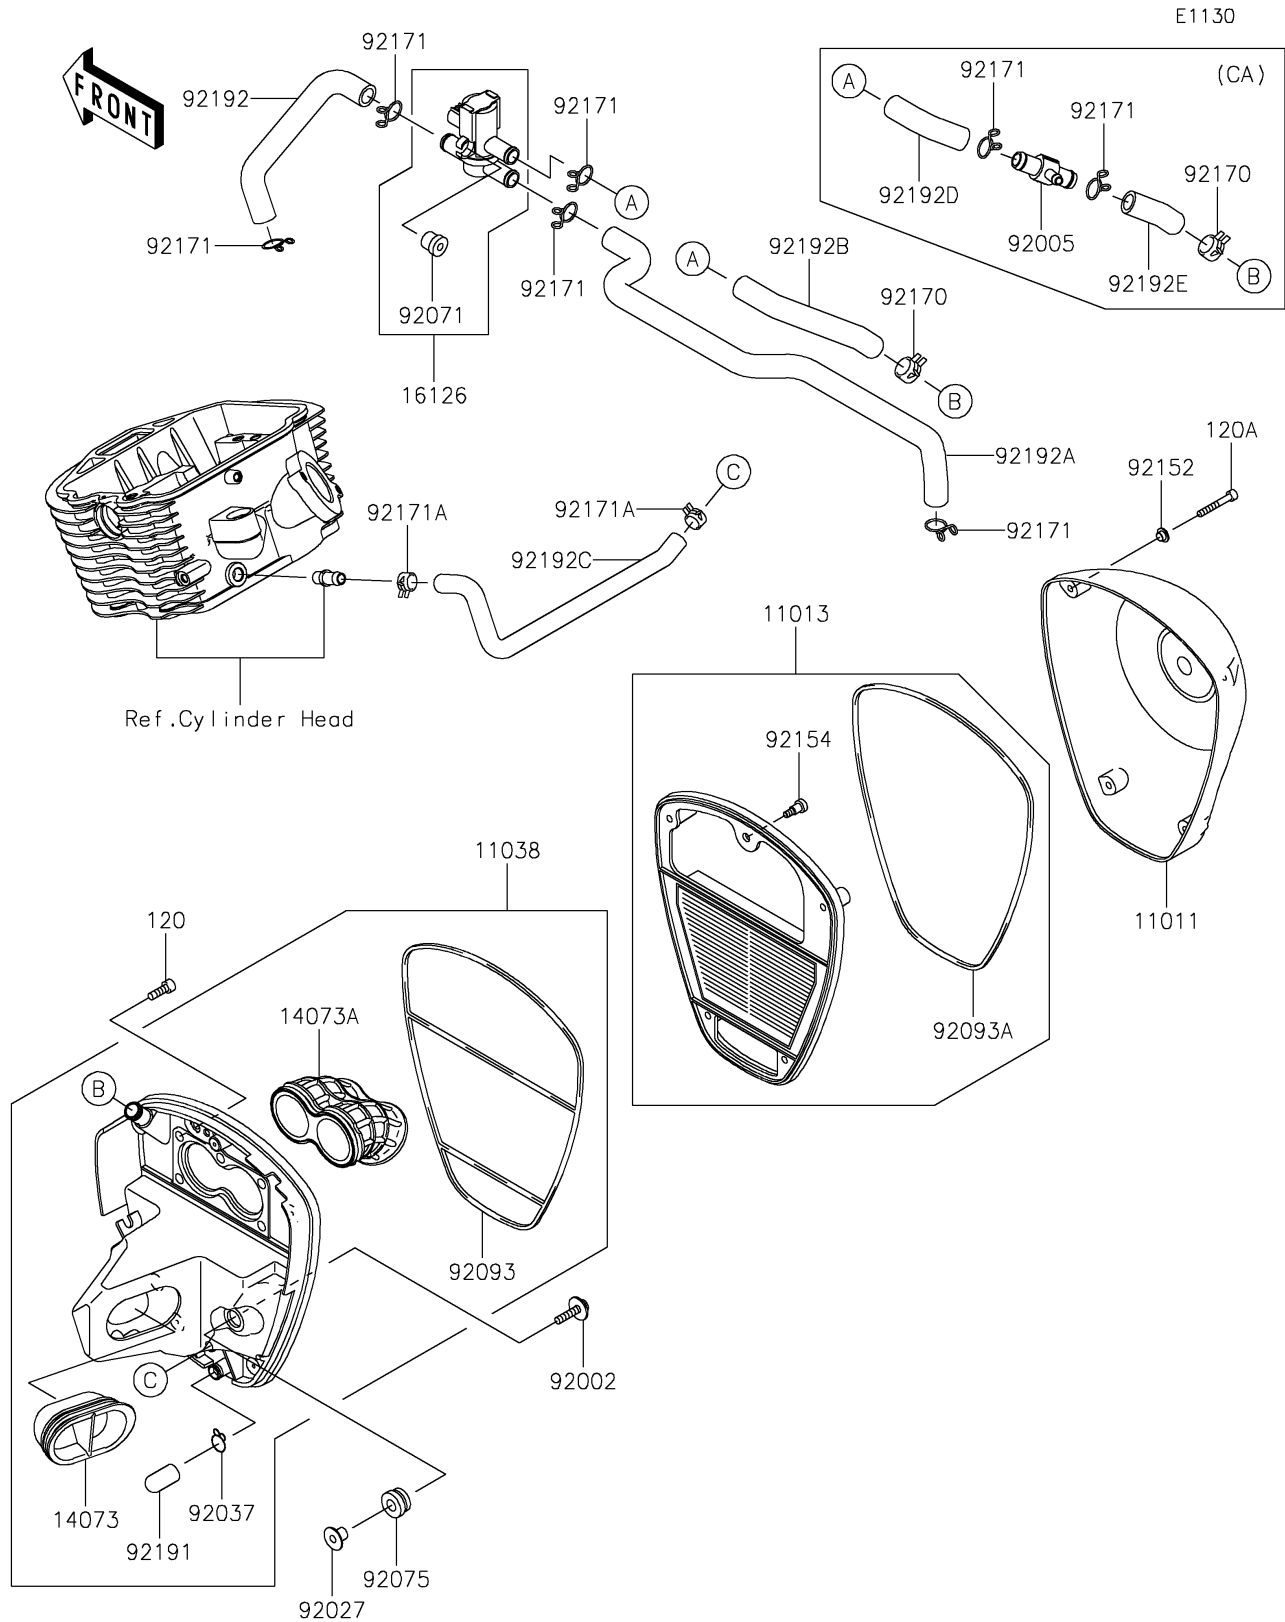

# 2023 VULCAN® 900 CLASSIC PARTS DIAGRAM

## 2023 VULCAN® 900 CLASSIC PARTS LIST

### Air Cleaner

ITEM NAME	PART NUMBER	QUANTITY
CASE-AIR FILTER (Ref # 11011)	11011-0142	1
ELEMENT-AIR FILTER (Ref # 11013)	11013-0015	1
CASE-ASSY-AIR FILTER (Ref # 11038)	11038-0015	1
DUCT,INTAKE (Ref # 14073)	14073-0103	1
DUCT,THROTTLE BODY (Ref # 14073A)	14073-0104	1
VALVE (Ref # 16126)	16126-0022	1
BOLT,6X25 (Ref # 92002)	92002-1135	2
FITTING (Ref # 92005)	92005-0054	1
COLLAR,L=12 (Ref # 92027)	92027-1062	2
CLAMP,14.5MM (Ref # 92037)	92037-1900	1
GROMMET (Ref # 92071)	92071-0026	1
DAMPER,RUBBER (Ref # 92075)	92075-1123	2
SEAL (Ref # 92093)	92093-0054	1
SEAL (Ref # 92093A)	92093-0057	1
COLLAR (Ref # 92152)	92152-0451	4
BOLT,SOCKET,5X16.5 (Ref # 92154)	92154-0120	1
CLAMP (Ref # 92170)	92170-1989	1
CLAMP (Ref # 92171)	92171-0790	7
CLAMP (Ref # 92171A)	92171-1441	2
TUBE (Ref # 92191)	92191-1704	1
TUBE,ASV-FR HEAD (Ref # 92192)	92192-0266	1
TUBE,ASV-RR HEAD (Ref # 92192A)	92192-0267	1
TUBE,A/C-ASV (Ref # 92192B)	92192-0268	1
TUBE,BLOWBY (Ref # 92192C)	92192-0269	1
TUBE,ASV-FITTING (Ref # 92192D)	92192-0345	1
TUBE,A/C-FITTING (Ref # 92192E)	92192-0510	1
BOLT-SOCKET,6X18 (Ref # 120)	120CA0618	5
BOLT-SOCKET,5X35 (Ref # 120A)	120CC0535	4
CLAMP (Ref # 92171)	92171-0790	5