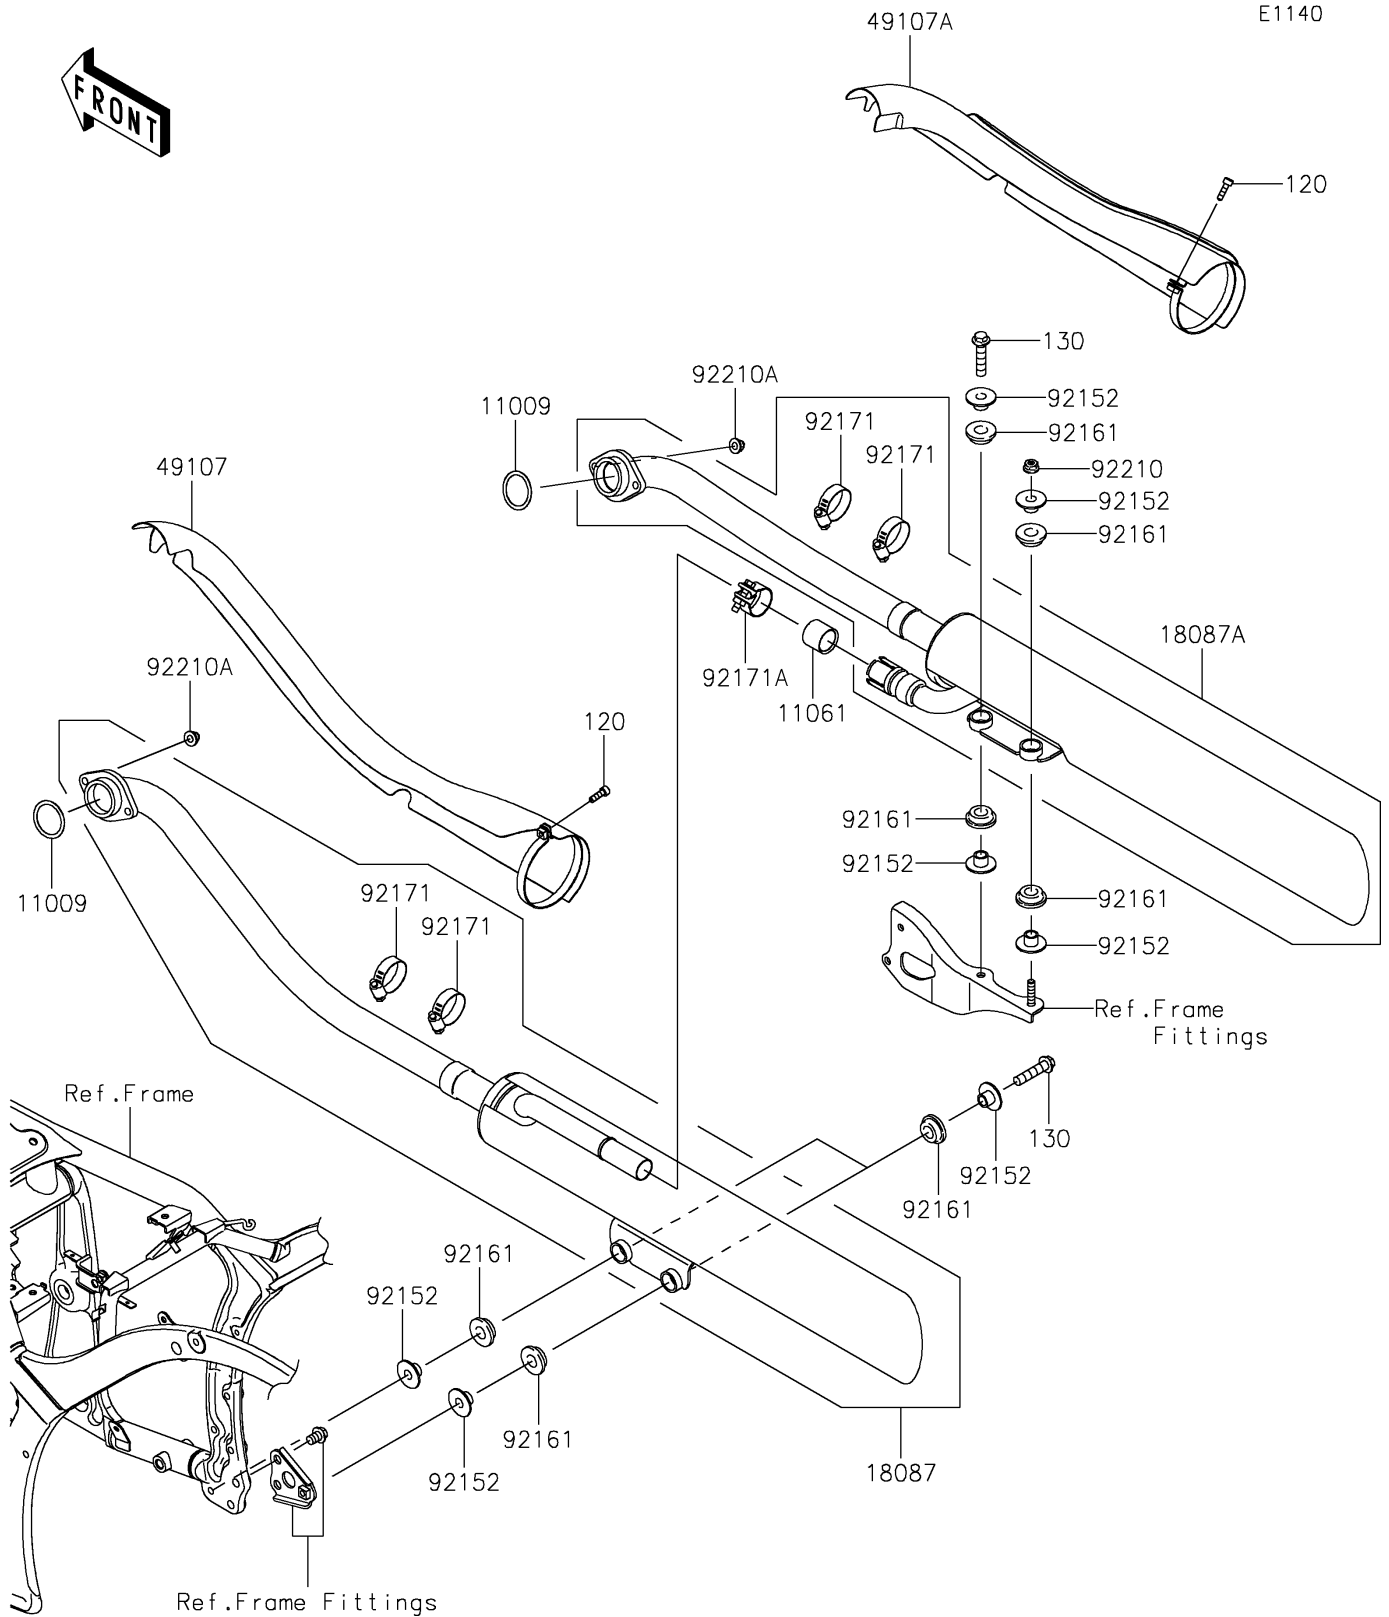

# 2025 Vulcan 900 Classic PARTS DIAGRAM

Muffler(s)

## 2025 Vulcan 900 Classic PARTS LIST

### Muffler(s)

ITEM NAME	PART NUMBER	QUANTITY
GASKET,EXHAUST PIPE HOLDER (Ref # 11009)	11009-1856	2
GASKET,MUFFLER JOINT (Ref # 11061)	11061-0207	1
MUFFLER,FR (Ref # 18087)	18087-0281	1
MUFFLER,RR (Ref # 18087A)	18087-0282	1
COVER-EXHAUST PIPE,FR (Ref # 49107)	49107-0087	1
COVER-EXHAUST PIPE,RR (Ref # 49107A)	49107-0106	1
COLLAR,8.8X12X10.6 (Ref # 92152)	92152-0082	8
DAMPER (Ref # 92161)	92161-0135	8
CLAMP (Ref # 92171)	92171-0059	4
CLAMP (Ref # 92171A)	92171-0593	1
NUT,FLANGED,8MM (Ref # 92210)	92210-0004	1
NUT,CAP,8MM (Ref # 92210A)	92210-1132	4
BOLT-SOCKET,6X20 (Ref # 120)	120CC0620	2
BOLT-FLANGED,8X35 (Ref # 130)	130BB0835	3