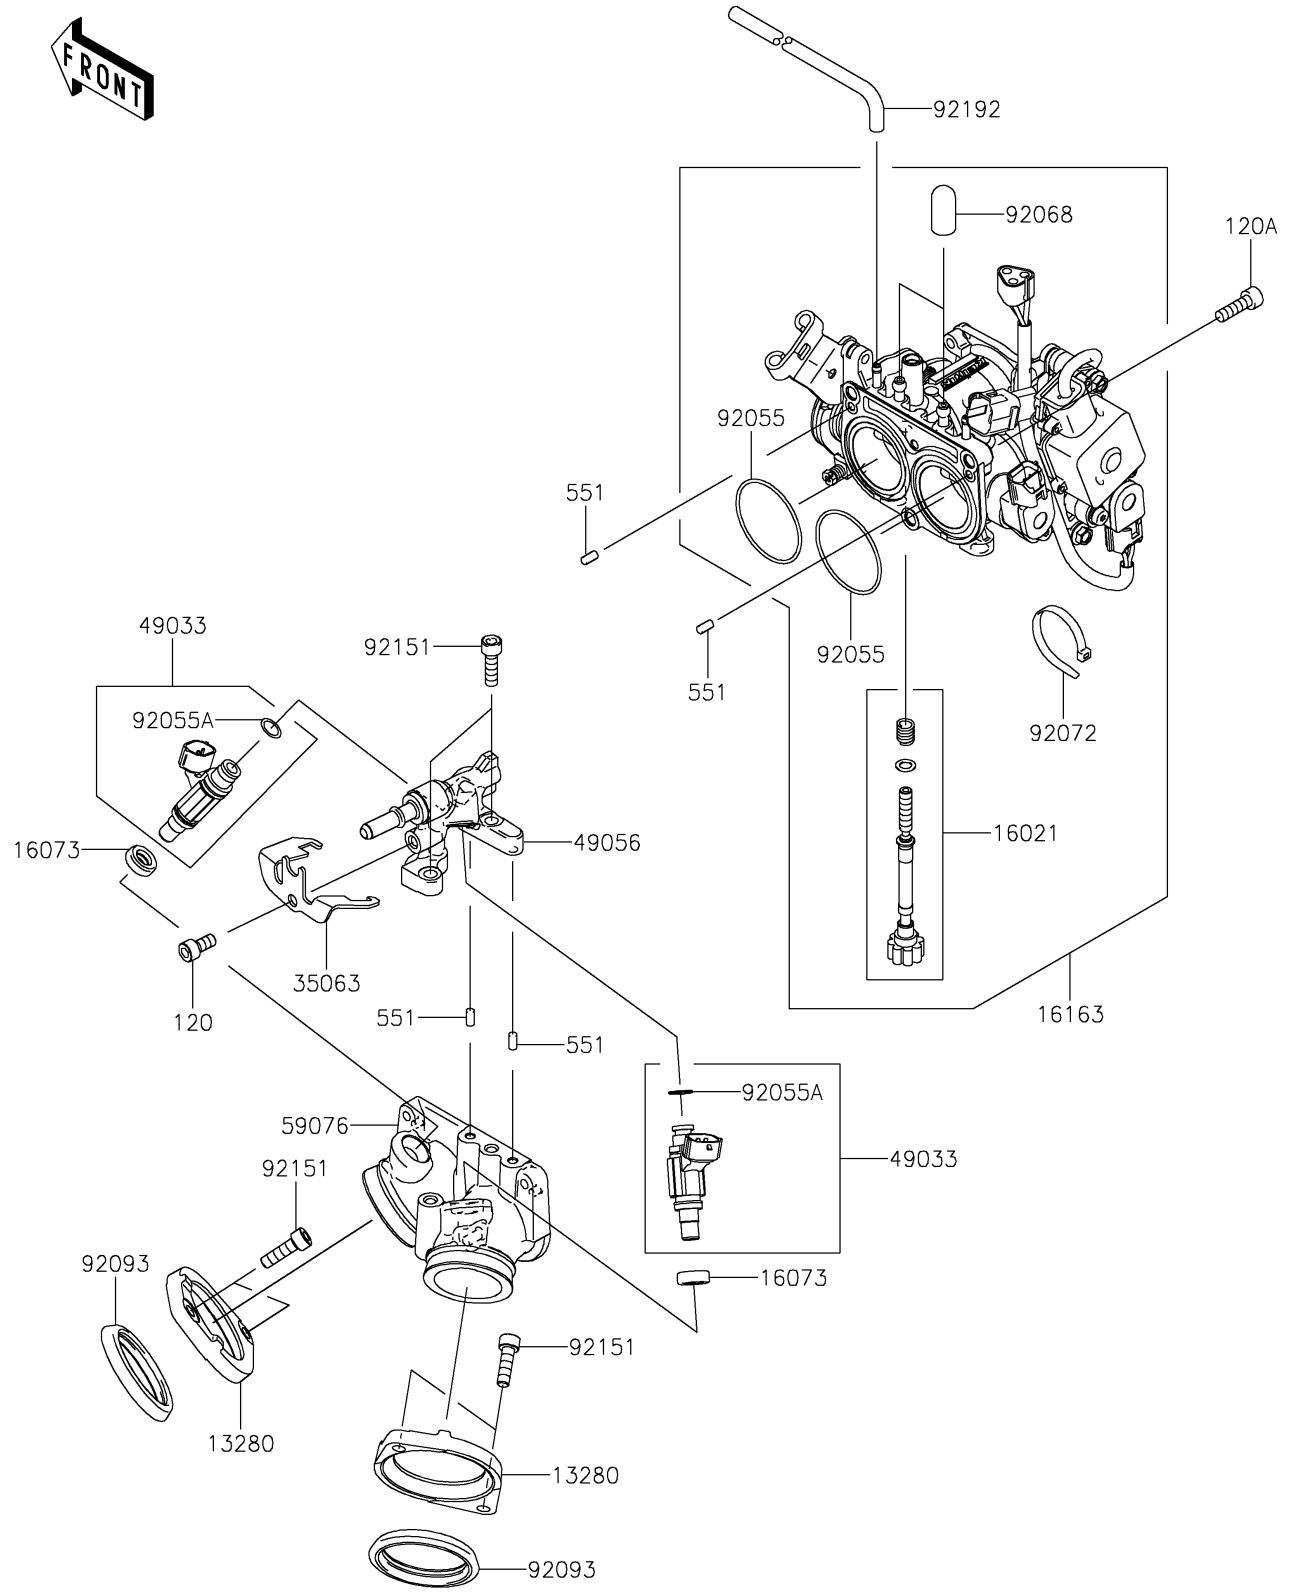

2024 Vulcan 900 Classic PARTS DIAGRAM

Throttle

E1510

2024 Vulcan 900 Classic PARTS LIST

Throttle

ITEM NAME	PART NUMBER	QUANTITY
HOLDER (Ref # 13280)	13280-1154	2
SCREW-THROTTLE STOP (Ref # 16021)	16021-0016	1
INSULATOR (Ref # 16073)	16073-3707	2
THROTTLE-ASSY,TTK34 (Ref # 16163)	16163-0114	1
STAY (Ref # 35063)	35063-0240	1
NOZZLE-INJECTION (Ref # 49033)	49033-0011	2
PIPE-INJECTION (Ref # 49056)	49056-0018	1
MANIFOLD-INTAKE (Ref # 59076)	59076-0003	1
RING-O (Ref # 92055)	92055-0118	2
RING-O,INJECTION NOZZLE (Ref # 92055A)	92055-1622	2
PLUG,12X25 (Ref # 92068)	92068-006	2
BAND,SUB-HARNESS (Ref # 92072)	92072-0012	1
SEAL (Ref # 92093)	92093-0072	2
BOLT,SOCKET,6X20 (Ref # 92151)	92151-3774	6
TUBE,SENSOR-THROBO (Ref # 92192)	92192-0308	1
BOLT-SOCKET,6X12 (Ref # 120)	120CA0612	1
BOLT-SOCKET,6X20 (Ref # 120A)	120CA0620	3
PIN-DOWEL (Ref # 551)	551R0408	4