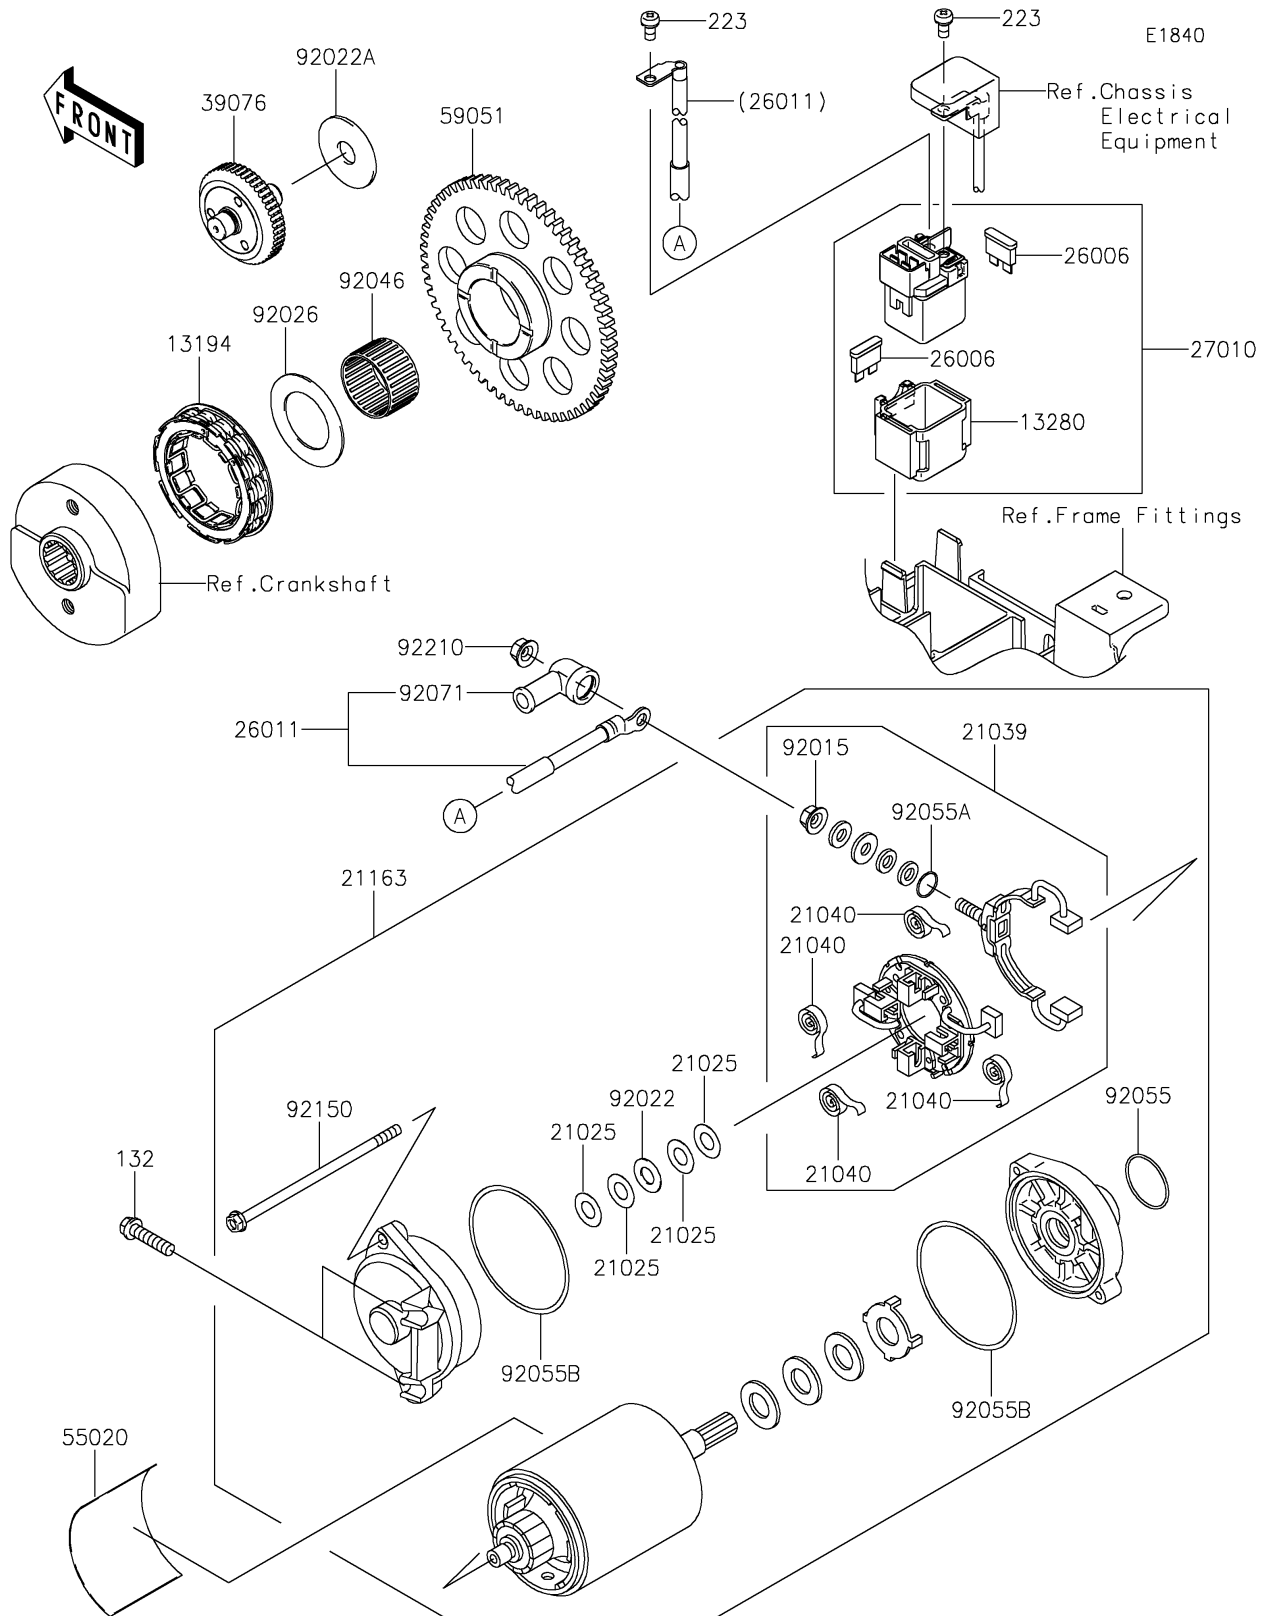

2025 Vulcan 900 Classic PARTS DIAGRAM

Starter Motor

2025 Vulcan 900 Classic PARTS LIST

Starter Motor

ITEM NAME	PART NUMBER	QUANTITY
CLUTCH-ONEWAY (Ref # 13194)	13194-0009	1
HOLDER,MAGNETIC SWITCH (Ref # 13280)	13280-0822	1
WASHER,9.1X18X0.2 (Ref # 21025)	21025-011	AR
BRUSH,CARBON (Ref # 21039)	21039-1060	1
SPRING-BRUSH (Ref # 21040)	21040-1055	4
STARTER-ELECTRIC (Ref # 21163)	21163-0066	1
FUSE,BLADE,30A,GREEN (Ref # 26006)	26006-1006	2
WIRE-LEAD,STARTER MOTOR (Ref # 26011)	26011-0126	1
SWITCH,MAGNETIC (Ref # 27010)	27010-0793	1
LIMITER (Ref # 39076)	39076-0008	1
GUARD,STARTER MOTER (Ref # 55020)	55020-1589	1
GEAR-SPUR,63T (Ref # 59051)	59051-0060	1
NUT,STARTER MOTOR (Ref # 92015)	92015-1476	1
WASHER,9.1X18X0.8 (Ref # 92022)	92022-1132	1
WASHER,12.3X38X2.0 (Ref # 92022A)	92022-1664	1
SPACER,31X49.5X1.2 (Ref # 92026)	92026-1490	1
BEARING-NEEDLE,K30X35X20 (Ref # 92046)	92046-1171	1
RING-O (Ref # 92055)	92055-1276	1
RING-O,4.5X2.0 (Ref # 92055A)	92055-1370	1
RING-O,STARTER MOTOR (Ref # 92055B)	92055-1381	2
GROMMET (Ref # 92071)	92071-0024	1
BOLT,STARTER MOTOR (Ref # 92150)	92150-1572	2
NUT,6MM (Ref # 92210)	92210-0188	1
BOLT-FLANGED-SMALL,6X25 (Ref # 132)	132BA0625	2
SCREW-PAN-WS-CROS,5X10 (Ref # 223)	223AA0510	2