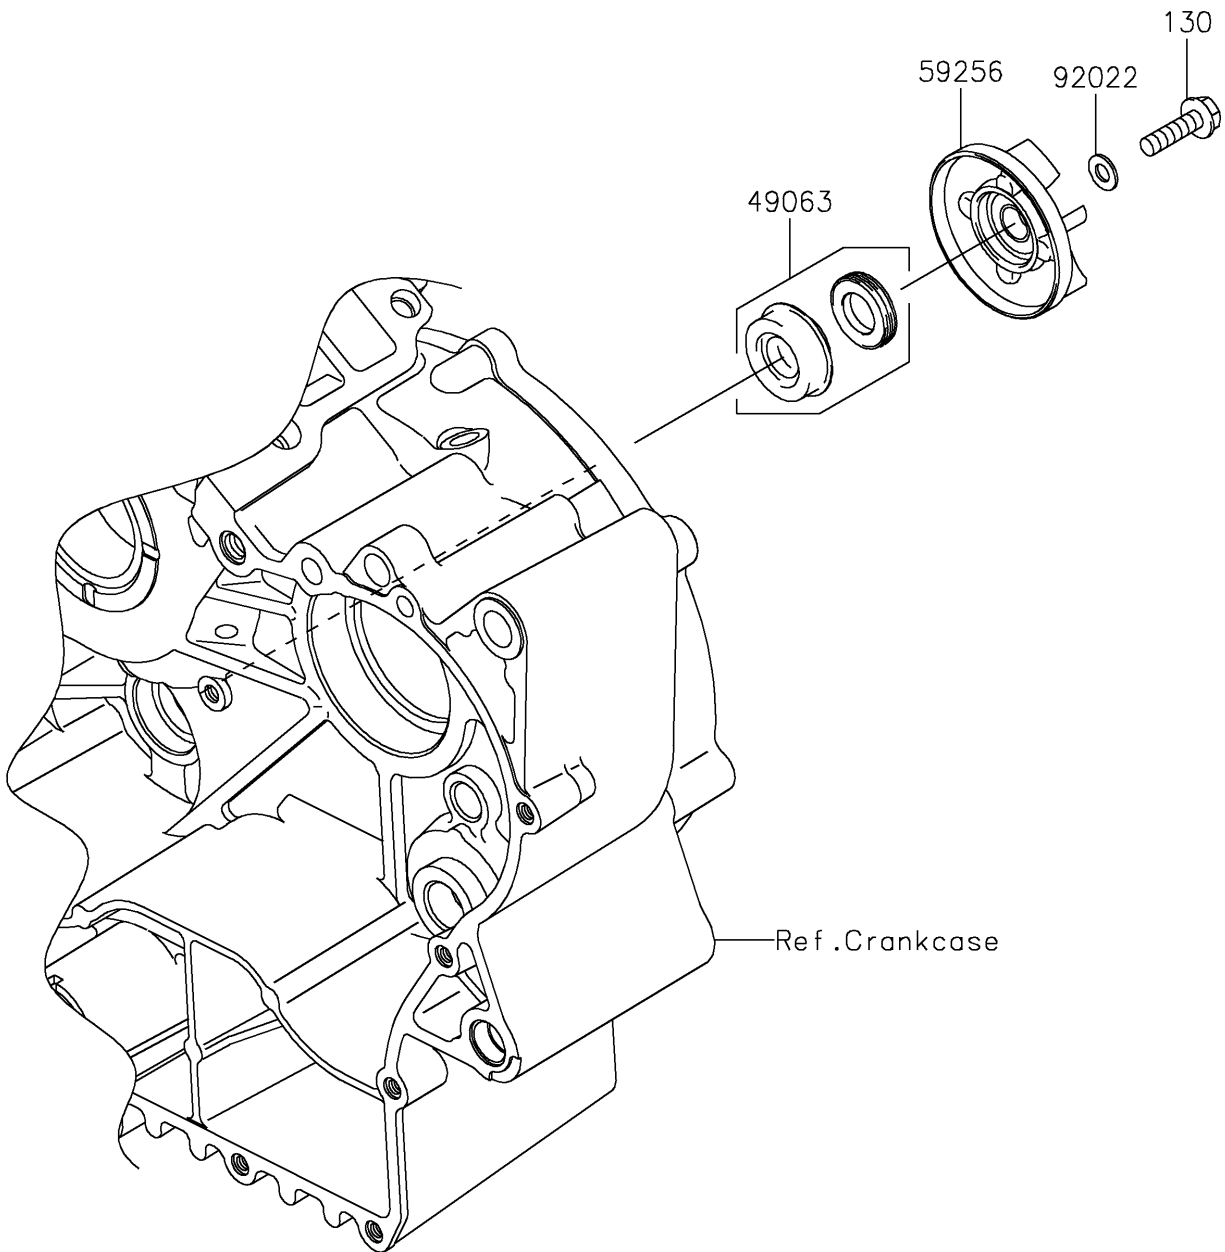

2025 Vulcan 900 Classic PARTS DIAGRAM

Water Pump

E3031

2025 Vulcan 900 Classic PARTS LIST

Water Pump

ITEM NAME	PART NUMBER	QUANTITY
SEAL-MECHANICAL (Ref # 49063)	49063-1055	1
IMPELLER (Ref # 59256)	59256-1073	1
WASHER,6.1X12X1 (Ref # 92022)	92022-077	1
BOLT-FLANGED,6X22 (Ref # 130)	130BA0622	1