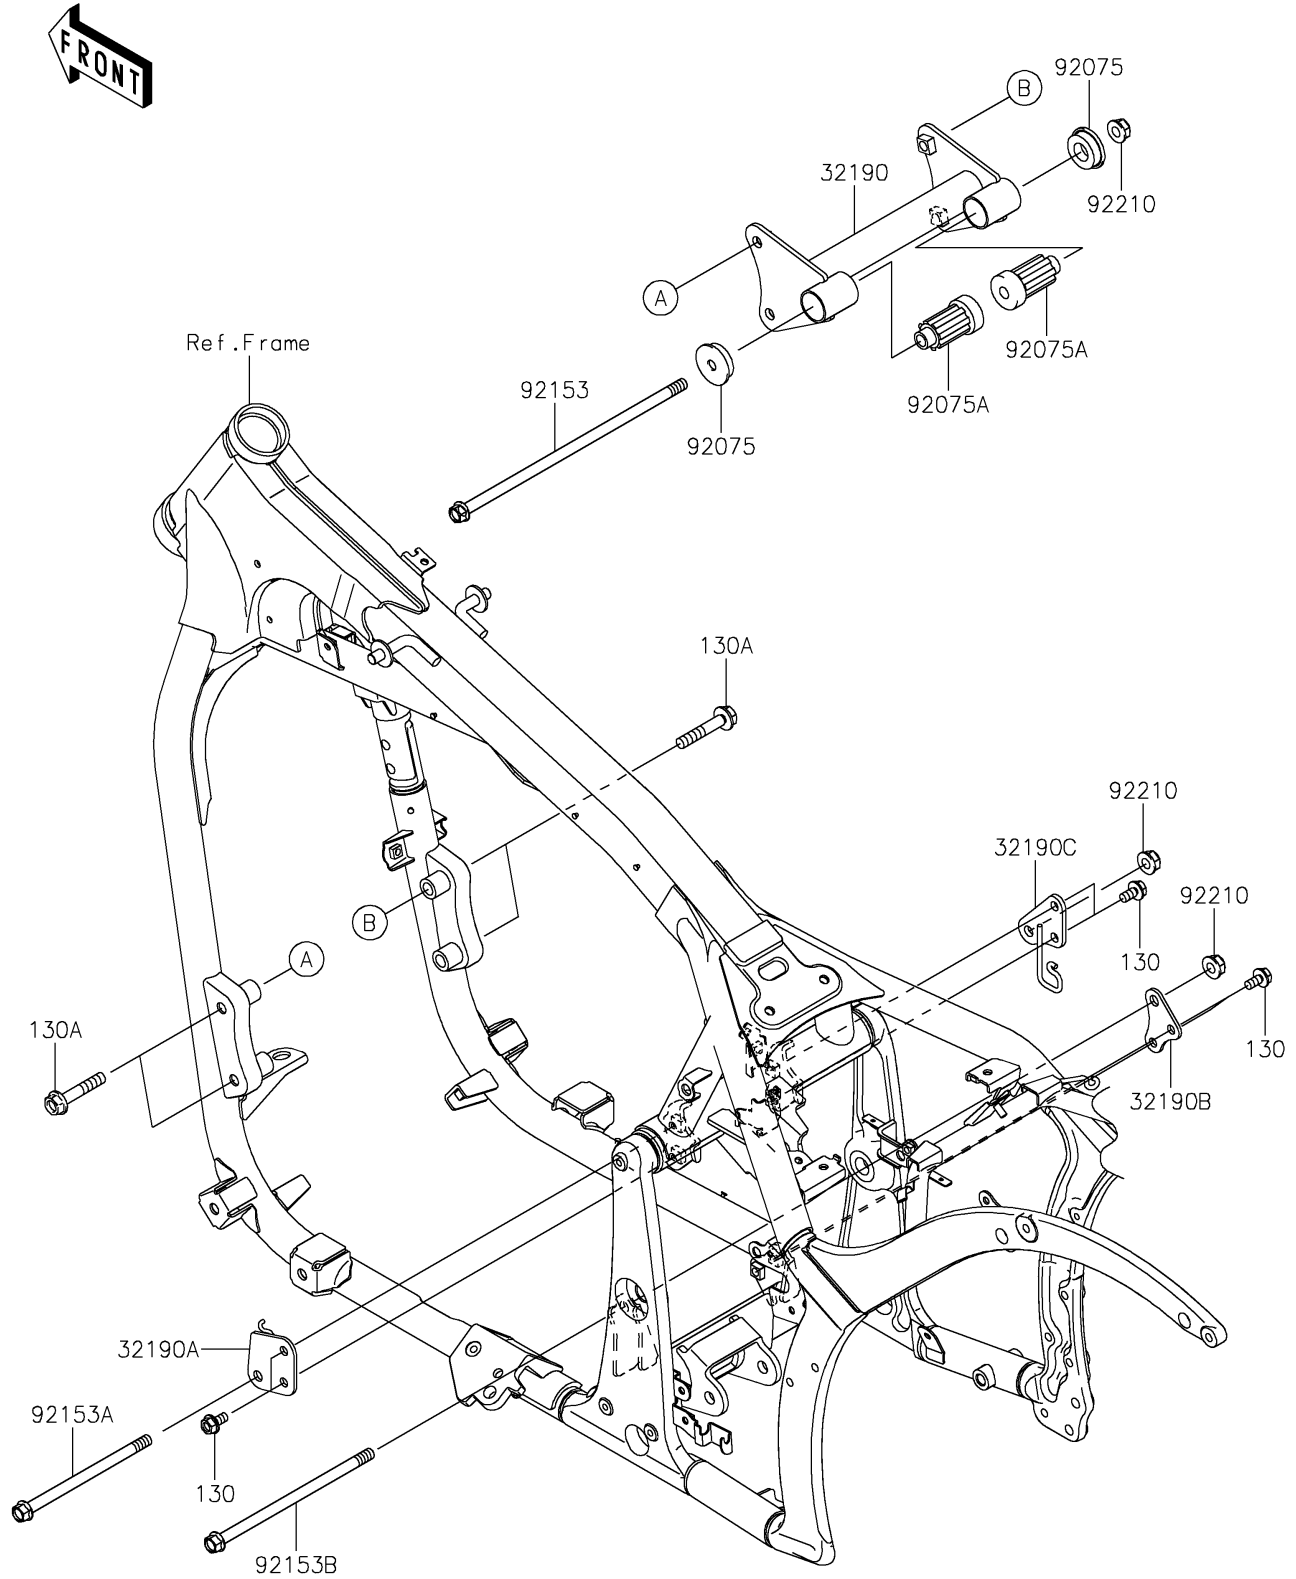

2024 Vulcan 900 Classic PARTS DIAGRAM

Engine Mount

F2122

2024 Vulcan 900 Classic PARTS LIST

Engine Mount

ITEM NAME	PART NUMBER	QUANTITY
BRACKET-ENGINE,FR,F.S.BLACK (Ref # 32190)	32190-0229-18R	1
BRACKET-ENGINE,RR,LH,UPP (Ref # 32190A)	32190-0274	1
BRACKET-ENGINE,RR,RH,LWR (Ref # 32190B)	32190-0275	1
BRACKET-ENGINE,RR,RH,UPP (Ref # 32190C)	32190-0276	1
DAMPER,ENGINE MOUNT (Ref # 92075)	92075-1738	2
DAMPER,ENGINE MOUNT,MAIN (Ref # 92075A)	92075-1739	2
BOLT,FLANGED,10X285 (Ref # 92153)	92153-1909	1
BOLT,FLANGED,10X158 (Ref # 92153A)	92153-1910	1
BOLT,FLANGED,10X198 (Ref # 92153B)	92153-1911	1
NUT,LOCK,FLANGED,10MM (Ref # 92210)	92210-1081	3
BOLT-FLANGED,8X16 (Ref # 130)	130BB0816	6
BOLT-FLANGED,10X55 (Ref # 130A)	130BB1055	4