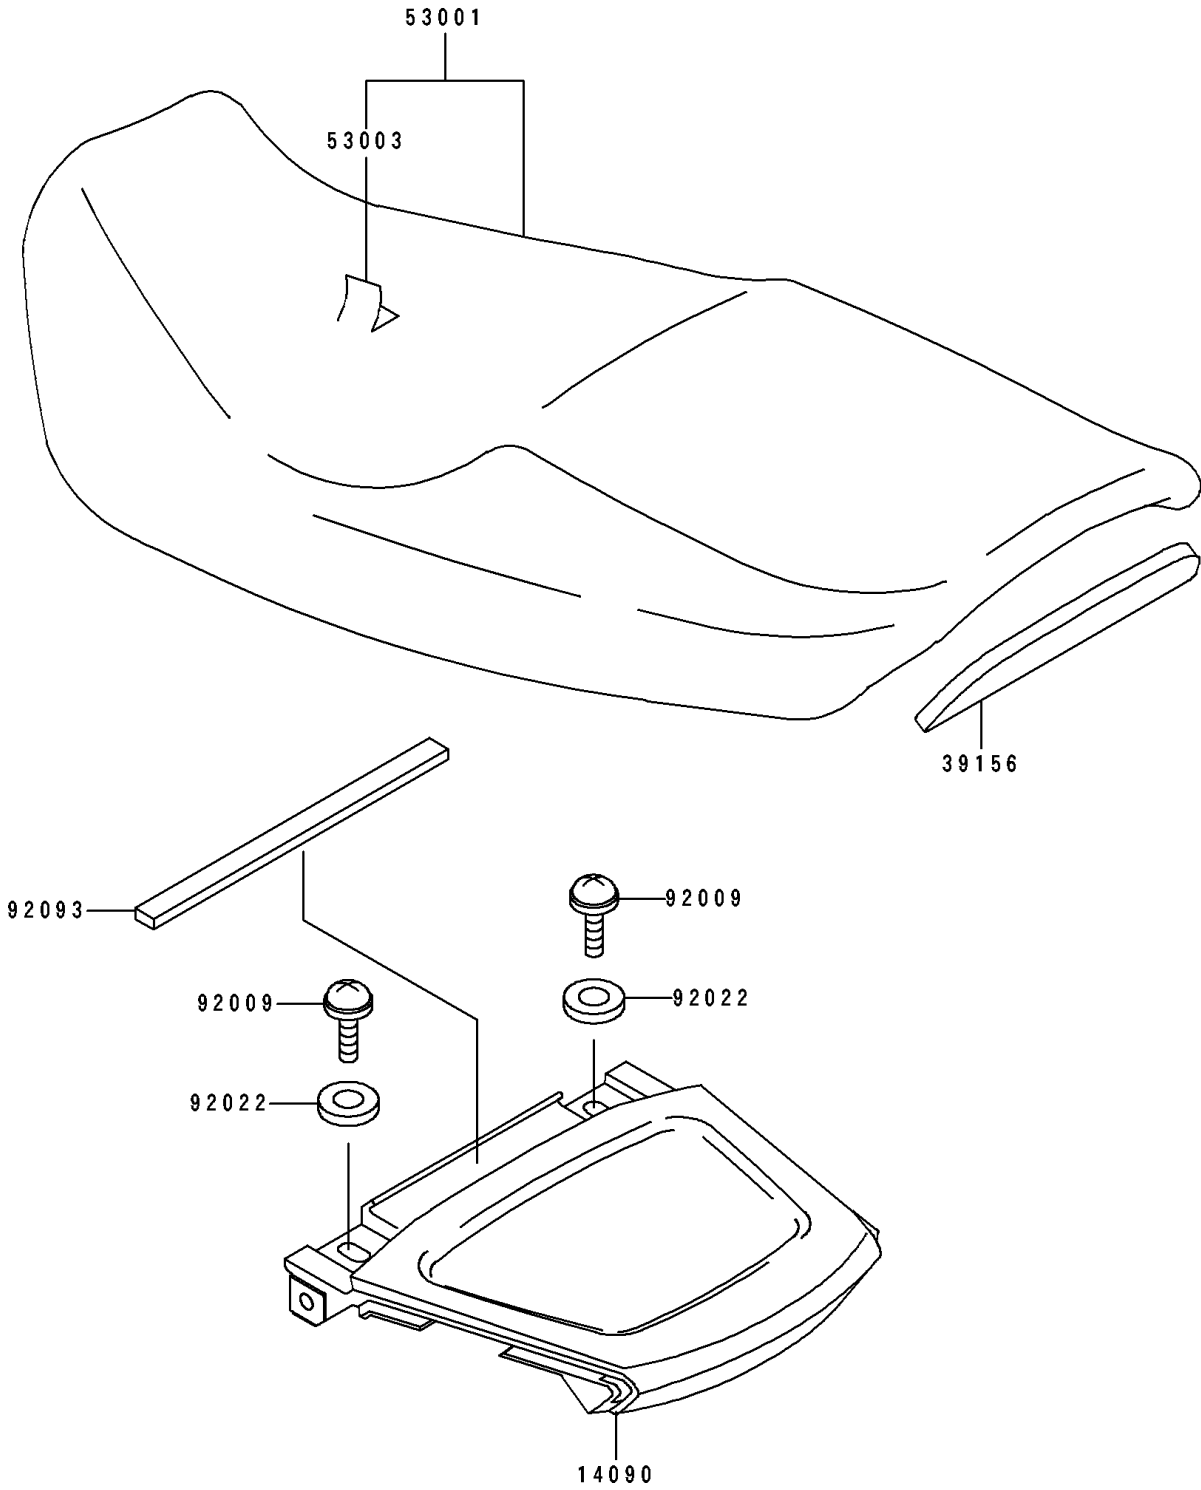

1996 GPZ 1100 ABS PARTS DIAGRAM

Seat

F2510

1996 GPZ 1100 ABS PARTS LIST

Seat

ITEM NAME	PART NUMBER	QUANTITY
COVER,SEAT,CNT,P.G.BLACK (Ref # 14090)	14090-1539-RL	1
PAD,SEAT (Ref # 39156)	39156-1515	1
SEAT-ASSY,DUAL,GRAY (Ref # 53001)	53001-1809-PP	1
LEATHER,SEAT,GRAY (Ref # 53003)	53003-1332-PP	1
SCREW,6X14 (Ref # 92009)	92009-1662	2
WASHER,6.5X16X1 (Ref # 92022)	92022-1143	2
SEAL,L=165 (Ref # 92093)	92093-1390	1