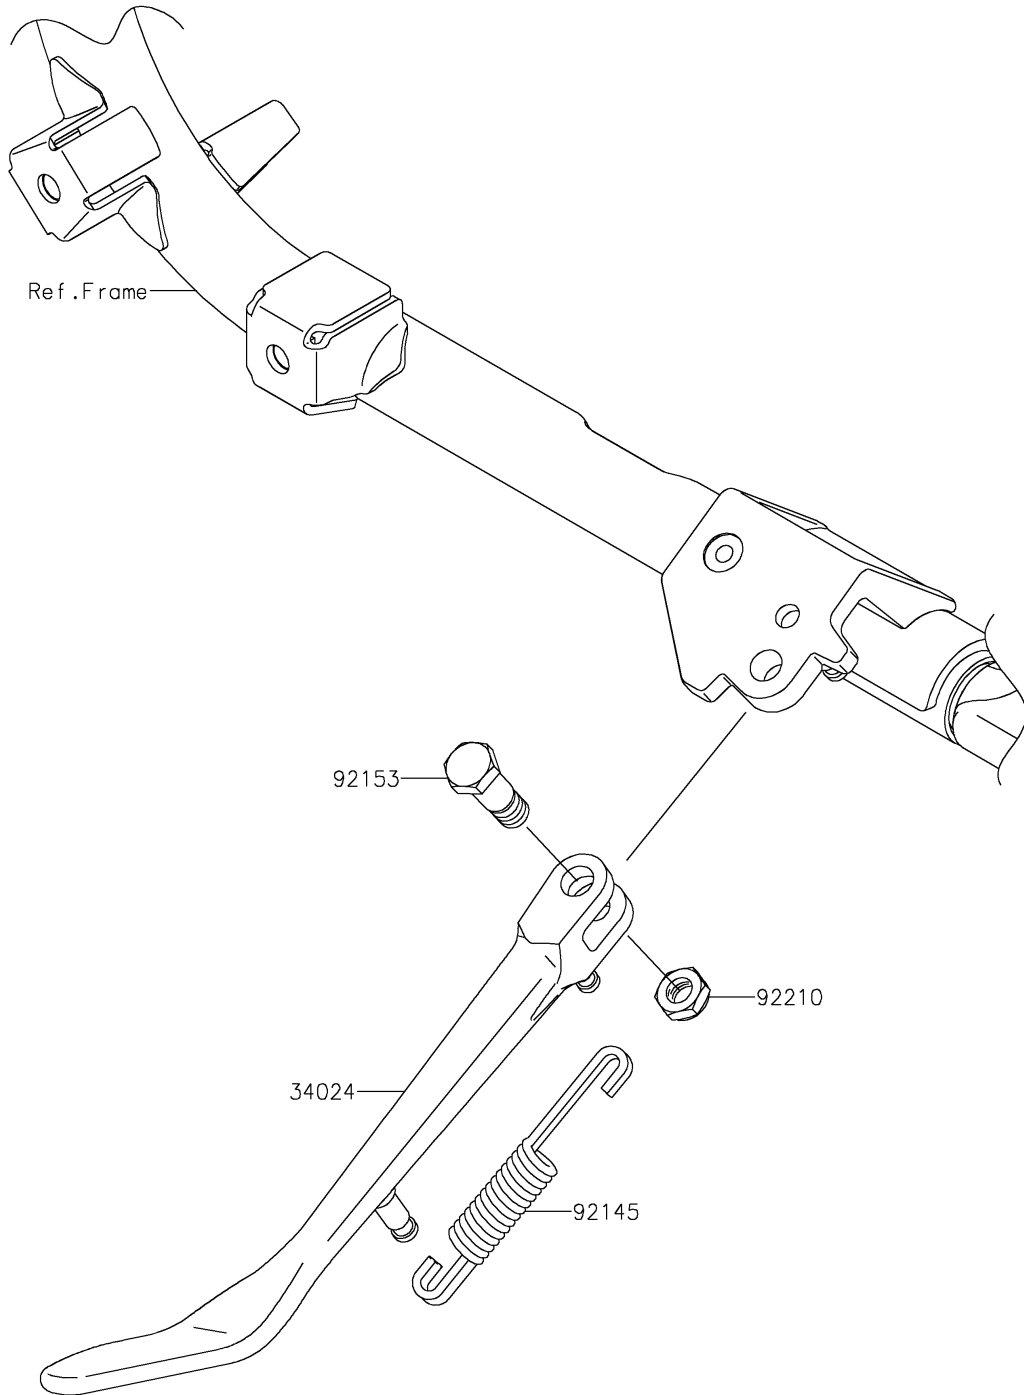

2023 Vulcan® 900 Classic PARTS DIAGRAM

Stand(s)

F2190

2023 Vulcan® 900 Classic PARTS LIST

Stand(s)

ITEM NAME	PART NUMBER	QUANTITY
STAND-SIDE (Ref # 34024)	34024-0083	1
SPRING,SIDE STAND (Ref # 92145)	92145-0687	1
BOLT,SIDE STAND,10MM (Ref # 92153)	92153-1416	1
NUT,LOCK,10MM (Ref # 92210)	92210-0784	1