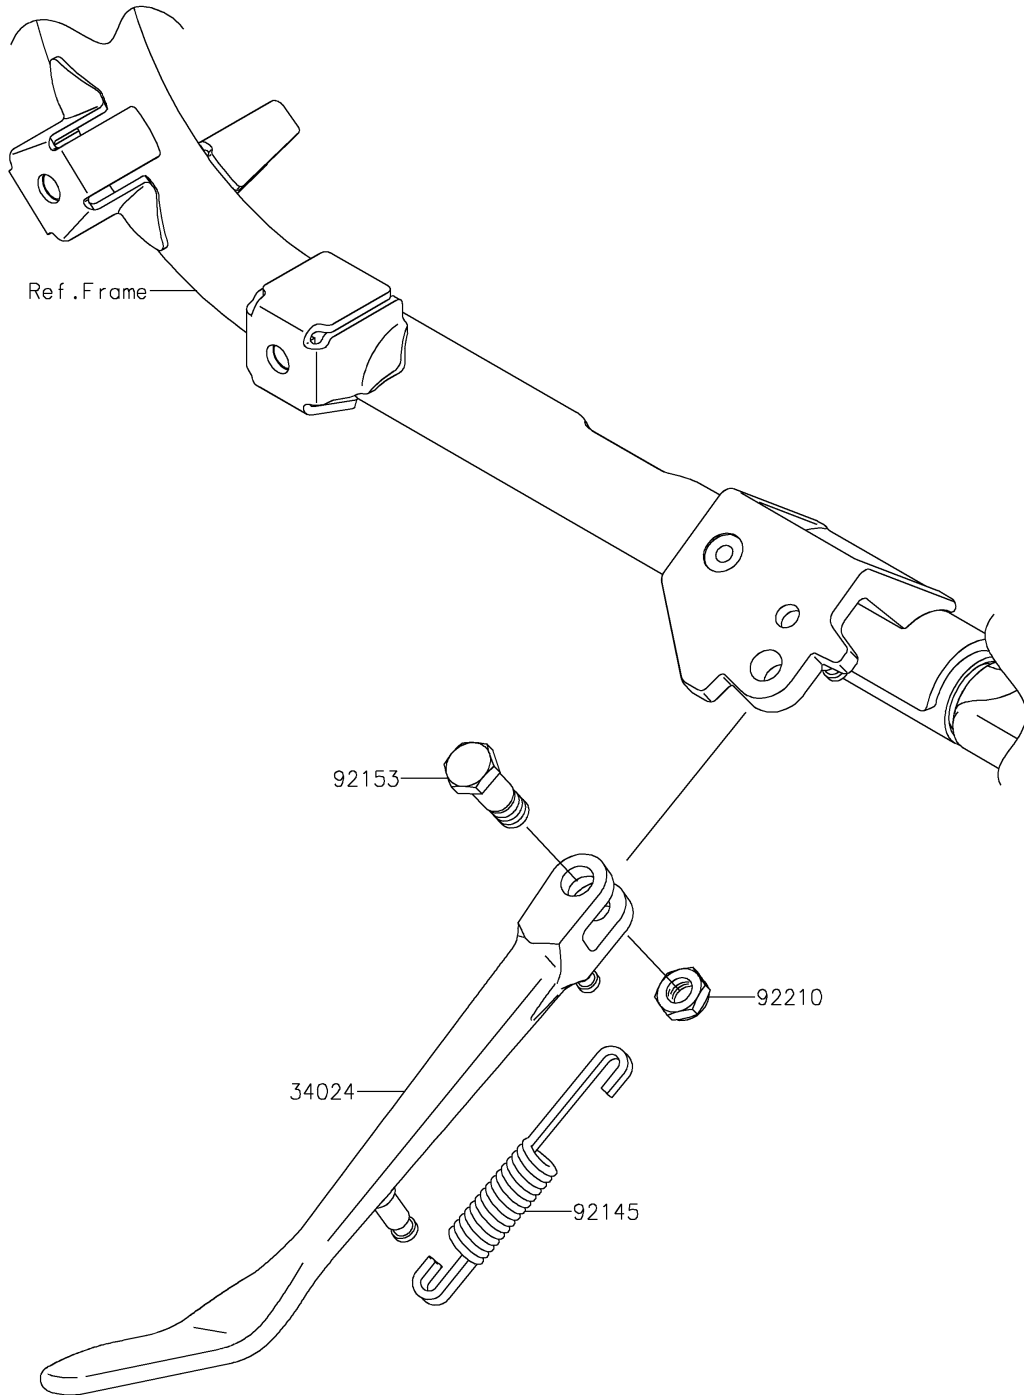

# 2025 Vulcan 900 Classic PARTS DIAGRAM

Stand(s)

F2190

## 2025 Vulcan 900 Classic PARTS LIST

Stand(s)

ITEM NAME	PART NUMBER	QUANTITY
STAND-SIDE (Ref # 34024)	34024-0083	1
SPRING,SIDE STAND (Ref # 92145)	92145-0687	1
BOLT,SIDE STAND,10MM (Ref # 92153)	92153-1416	1
NUT,LOCK,10MM (Ref # 92210)	92210-0784	1