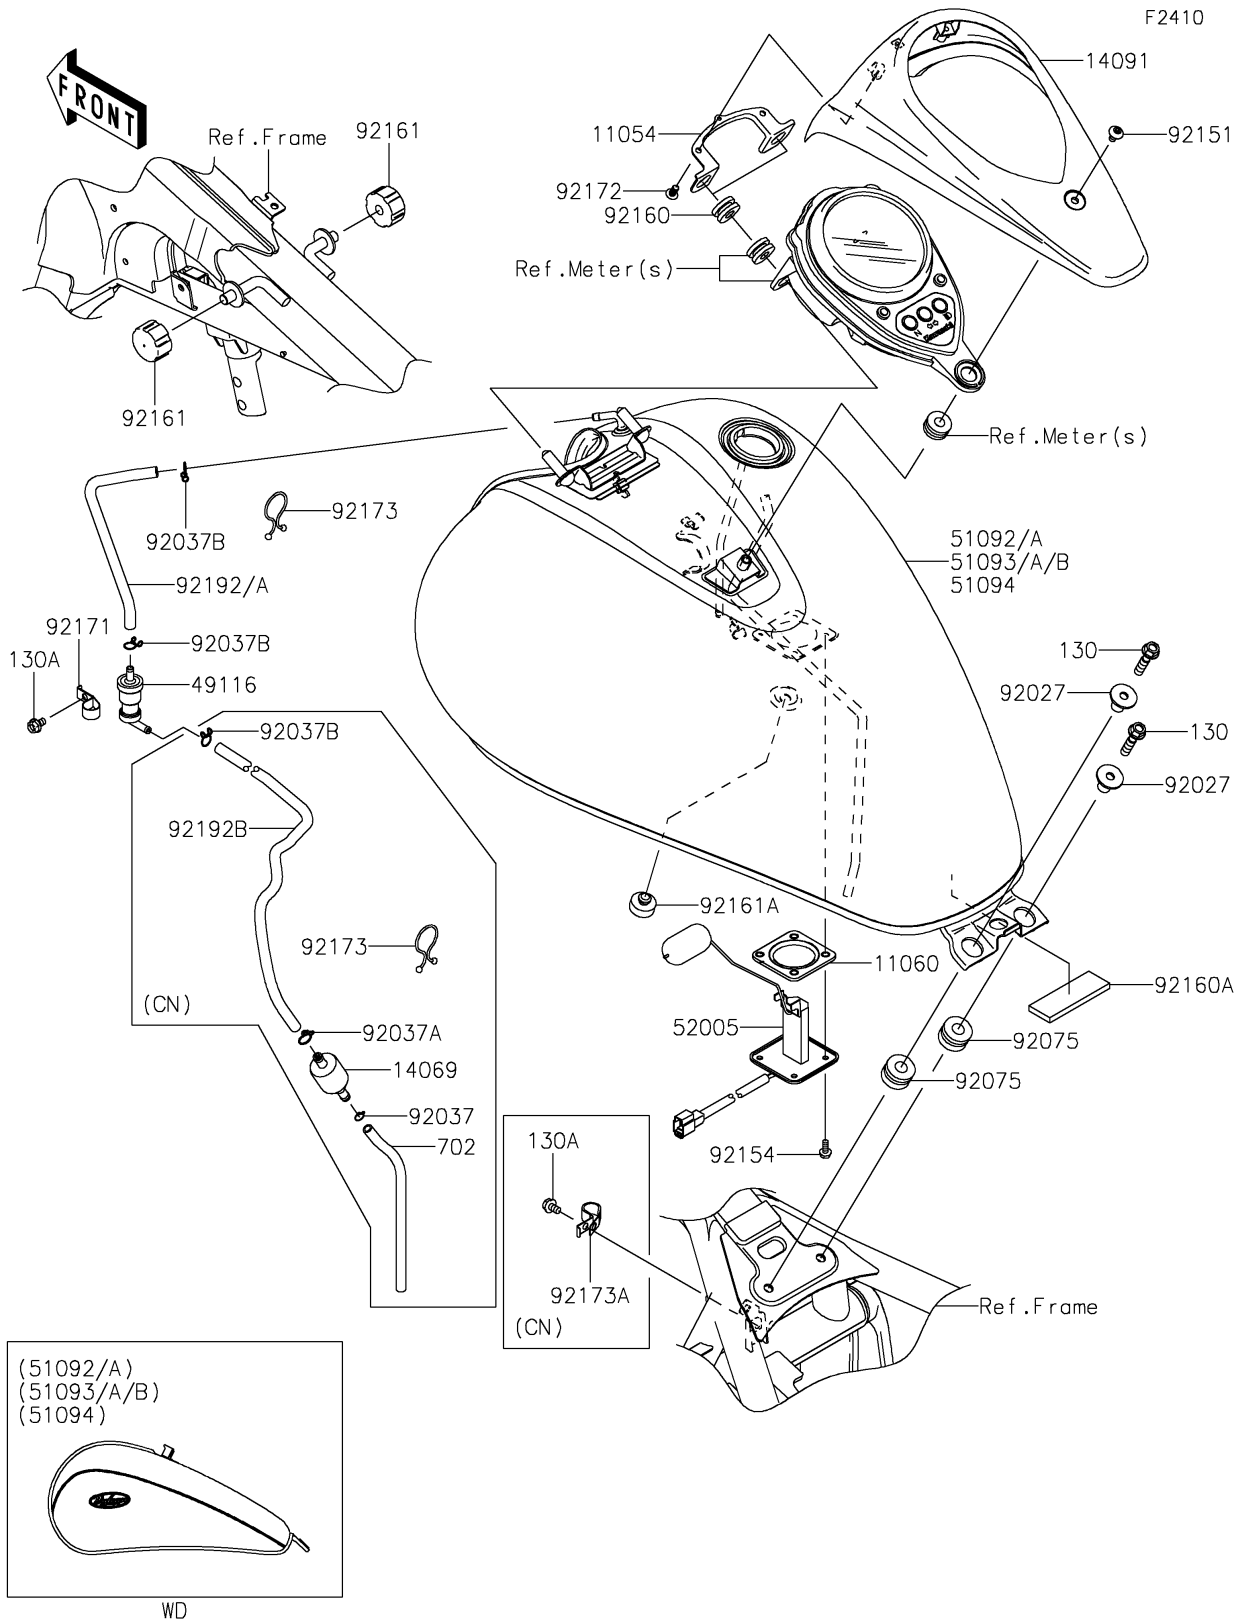

2023 Vulcan® 900 Classic PARTS DIAGRAM

Fuel Tank

2023 Vulcan® 900 Classic PARTS LIST

Fuel Tank

ITEM NAME	PART NUMBER	QUANTITY
BRACKET,METER,FR (Ref # 11054)	11054-0034	1
GASKET,FUEL GAUGE (Ref # 11060)	11060-1952	1
BREATHER,FUEL TANK (Ref # 14069)	14069-1004	1
COVER,METER,EBONY (Ref # 14091)	14091-1730-H8	1
VALVE-ASSY,CHECK (Ref # 49116)	49116-0014	1
TANK-COMP-FUEL,M.M.GRAY+BLK (Ref # 51092)	51092-5412-65A	1
TANK-COMP-FUEL,M.M.GRAY+BLK (Ref # 51092A)	51092-5413-65A	1
GAUGE,FUEL (Ref # 52005)	52005-0718	1
COLLAR,L=19.3 (Ref # 92027)	92027-1780	2
CLAMP,TUBE (Ref # 92037)	92037-010	1
CLAMP,HOSE (Ref # 92037A)	92037-1104	1
CLAMP,TUBE (Ref # 92037B)	92037-147	2
DAMPER (Ref # 92075)	92075-1736	2
BOLT,SOCKET,6X12 (Ref # 92151)	92151-1940	1
BOLT,FLANGED,5X12 (Ref # 92154)	92154-1856	4
DAMPER (Ref # 92160)	92160-1162	2
DAMPER (Ref # 92160A)	92160-1323	1
DAMPER,FUEL TANK (Ref # 92161)	92161-0293	2
DAMPER (Ref # 92161A)	92161-1065	1
CLAMP (Ref # 92171)	92171-0595	1
SCREW,TAPPING,5X14 (Ref # 92172)	92172-0006	2
CLAMP (Ref # 92173)	92173-0848	1
CLAMP (Ref # 92173A)	92173-0925	1
TUBE,BREATHER,L=220 (Ref # 92192)	92192-1107	1
TUBE,BREATHER,BLUE,L=220 (Ref # 92192A)	92192-1108	1
TUBE,5X10X500/350 (Ref # 92192B)	92192-1129	1
BOLT-FLANGED,8X30 (Ref # 130)	130BA0830	2
BOLT-FLANGED,6X10 (Ref # 130A)	130BB0610	1
TUBE-RUBBER,6X200 (Ref # 702)	702A06200	1