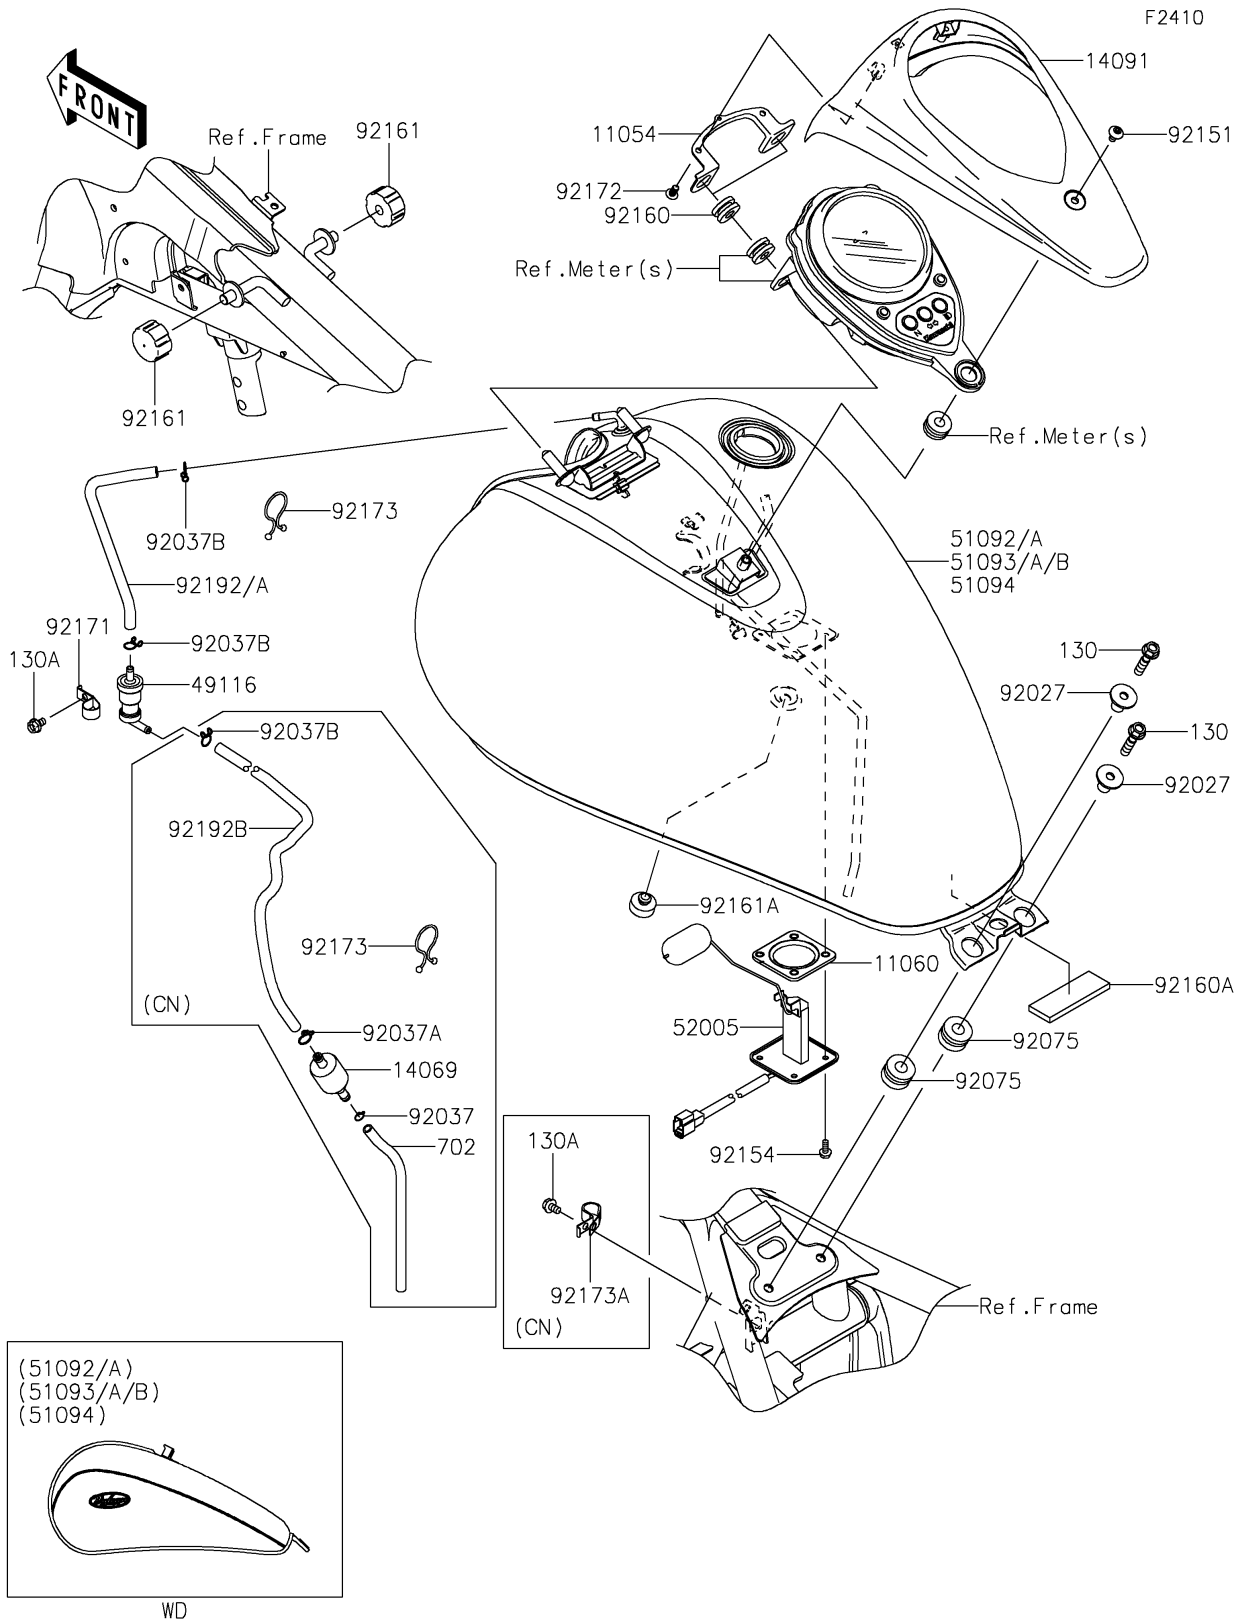

2025 Vulcan 900 Classic PARTS DIAGRAM

Fuel Tank

2025 Vulcan 900 Classic PARTS LIST

Fuel Tank

ITEM NAME	PART NUMBER	QUANTITY
BRACKET,METER,FR (Ref # 11054)	11054-0034	1
GASKET,FUEL GAUGE (Ref # 11060)	11060-1952	1
COVER,METER,EBONY (Ref # 14091)	14091-1730-H8	1
VALVE-ASSY,CHECK (Ref # 49116)	49116-0014	1
GAUGE,FUEL (Ref # 52005)	52005-0718	1
COLLAR,L=19.3 (Ref # 92027)	92027-1780	2
DAMPER (Ref # 92075)	92075-1736	2
BOLT,SOCKET,6X12 (Ref # 92151)	92151-1940	1
BOLT,FLANGED,5X12 (Ref # 92154)	92154-1856	4
DAMPER (Ref # 92160)	92160-1162	2
DAMPER (Ref # 92160A)	92160-1323	1
DAMPER,FUEL TANK (Ref # 92161)	92161-0293	2
DAMPER (Ref # 92161A)	92161-1065	1
CLAMP (Ref # 92171)	92171-0595	1
SCREW,TAPPING,5X14 (Ref # 92172)	92172-0006	2
BOLT-FLANGED,8X30 (Ref # 130)	130BA0830	2