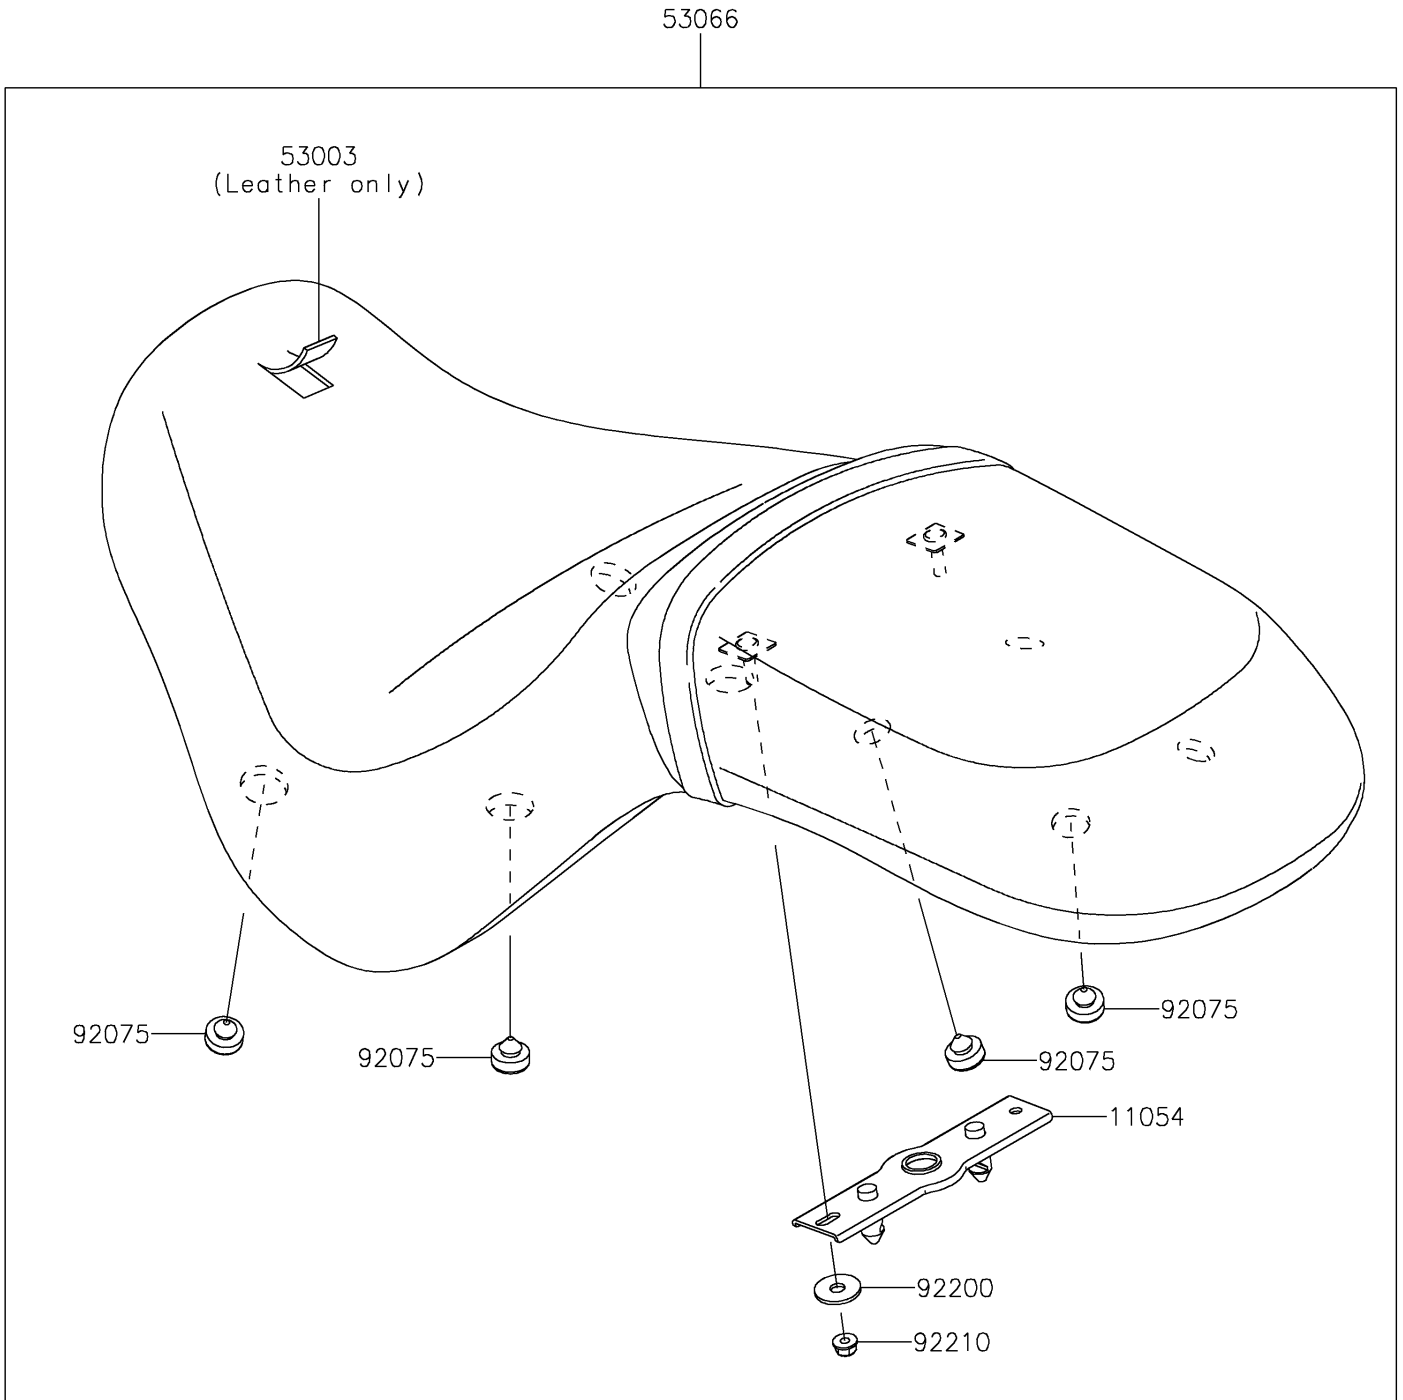

# 2025 Vulcan 900 Classic PARTS DIAGRAM

Seat

F2510

## 2025 Vulcan 900 Classic PARTS LIST

### Seat

ITEM NAME	PART NUMBER	QUANTITY
BRACKET,SEAT (Ref # 11054)	11054-0417	1
LEATHER,BLACK (Ref # 53003)	53003-0341-MA	1
SEAT-ASSY,DUAL,BLACK (Ref # 53066)	53066-0375-MA	1
DAMPER,10X20X8 (Ref # 92075)	92075-1927	8
WASHER,6.5X20X1.6 (Ref # 92200)	92200-1569	2
NUT (Ref # 92210)	92210-0401	2