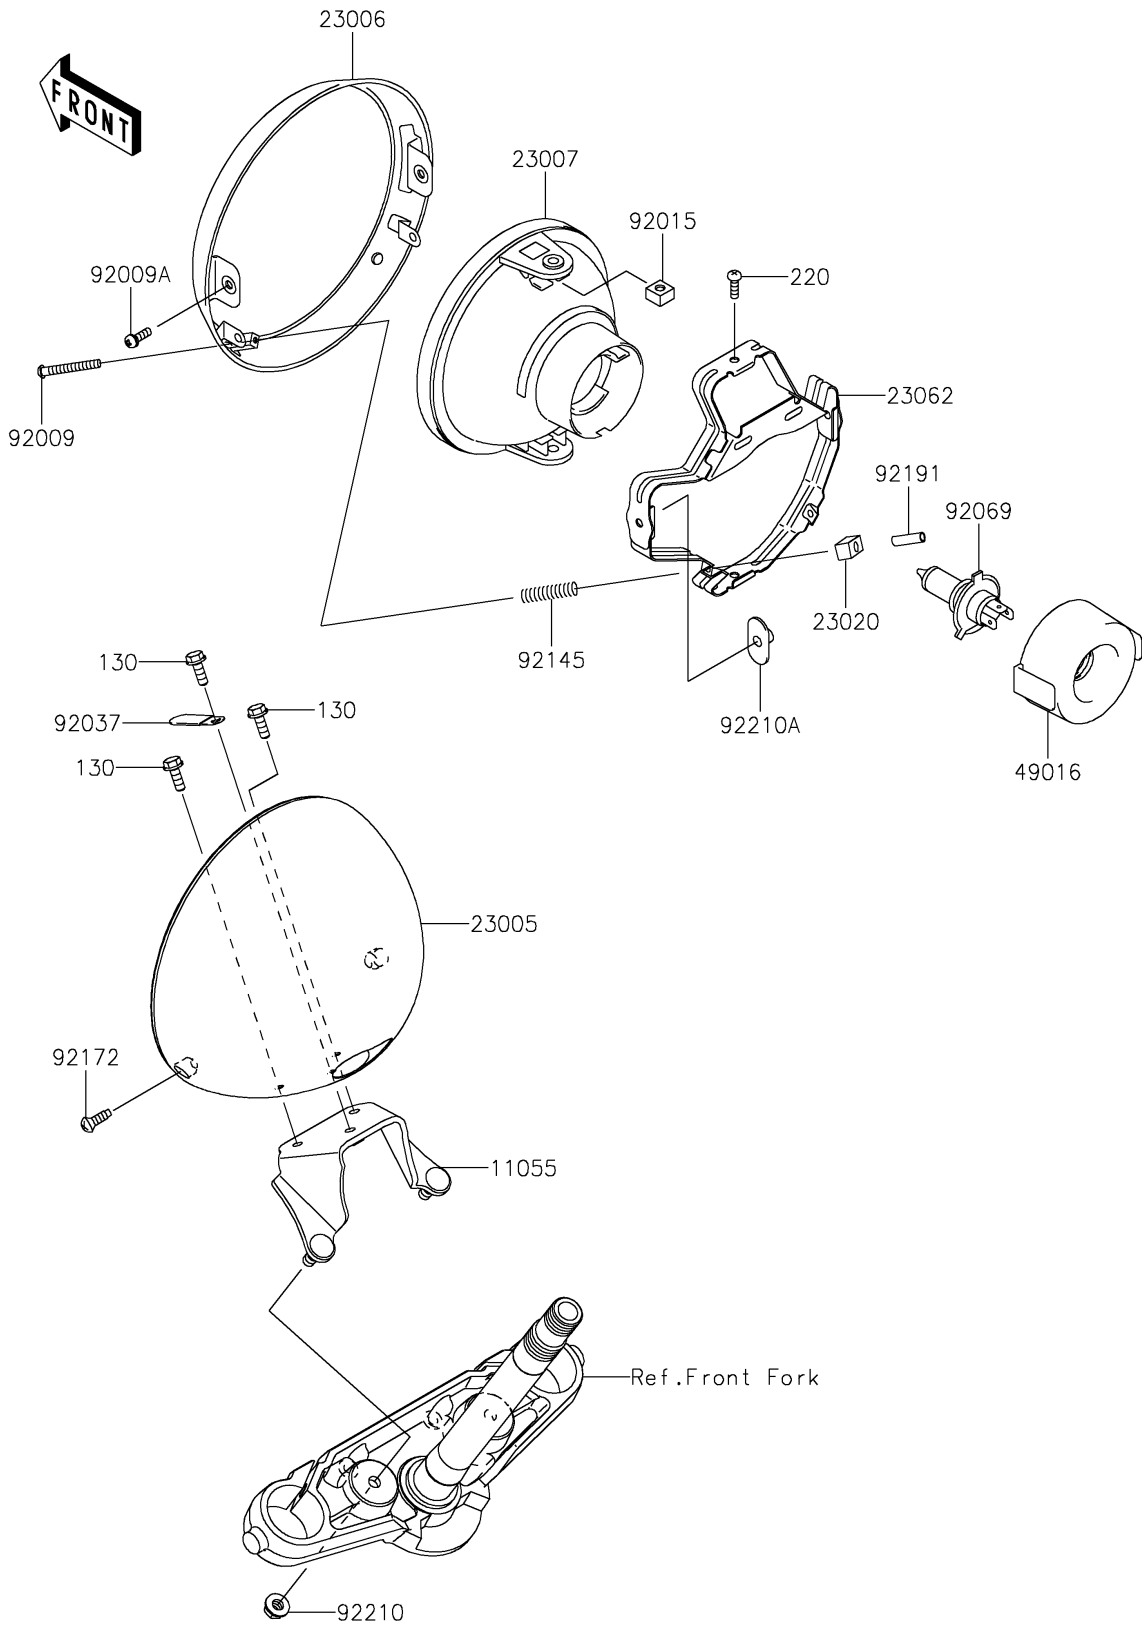

2025 Vulcan 900 Classic PARTS DIAGRAM

Headlight(s)

F2710

2025 Vulcan 900 Classic PARTS LIST

Headlight(s)

ITEM NAME	PART NUMBER	QUANTITY
BRACKET,HEAD LAMP,F.S.BLACK (Ref # 11055)	11055-1167-18R	1
BODY-COMP-HEAD LAMP,F.BLACK (Ref # 23005)	23005-0303-21	1
RIM-LAMP (Ref # 23006)	23006-1081	1
LENS-COMP,HEAD LAMP (Ref # 23007)	23007-1396	1
NUT,4MM,FOCUS ADJUST (Ref # 23020)	23020-018	2
BRACKET-COMP,HEAD LAMP (Ref # 23062)	23062-1132	1
COVER-SEAL,SOCKET (Ref # 49016)	49016-1203	1
SCREW,FOCUS ADJUST,4X60 (Ref # 92009)	92009-1816	2
SCREW,5X16 (Ref # 92009A)	92009-1879	2
NUT,5MM (Ref # 92015)	92015-1157	2
CLAMP,L=45 (Ref # 92037)	92037-1539	1
BULB,12V 60/55W,H4 (Ref # 92069)	92069-0050	1
SPRING,HEAD LAMP LENS (Ref # 92145)	92145-1268	2
SCREW,5X14 (Ref # 92172)	92172-0145	2
TUBE,3.5X5.5X19 (Ref # 92191)	92191-1217	2
NUT,FLANGED,8MM (Ref # 92210)	92210-0004	2
NUT,SPECIAL,5MM (Ref # 92210A)	92210-1060	2
BOLT-FLANGED,6X16 (Ref # 130)	130BA0616	3
SCREW-PAN-CROS,5X16 (Ref # 220)	220AA0516	2