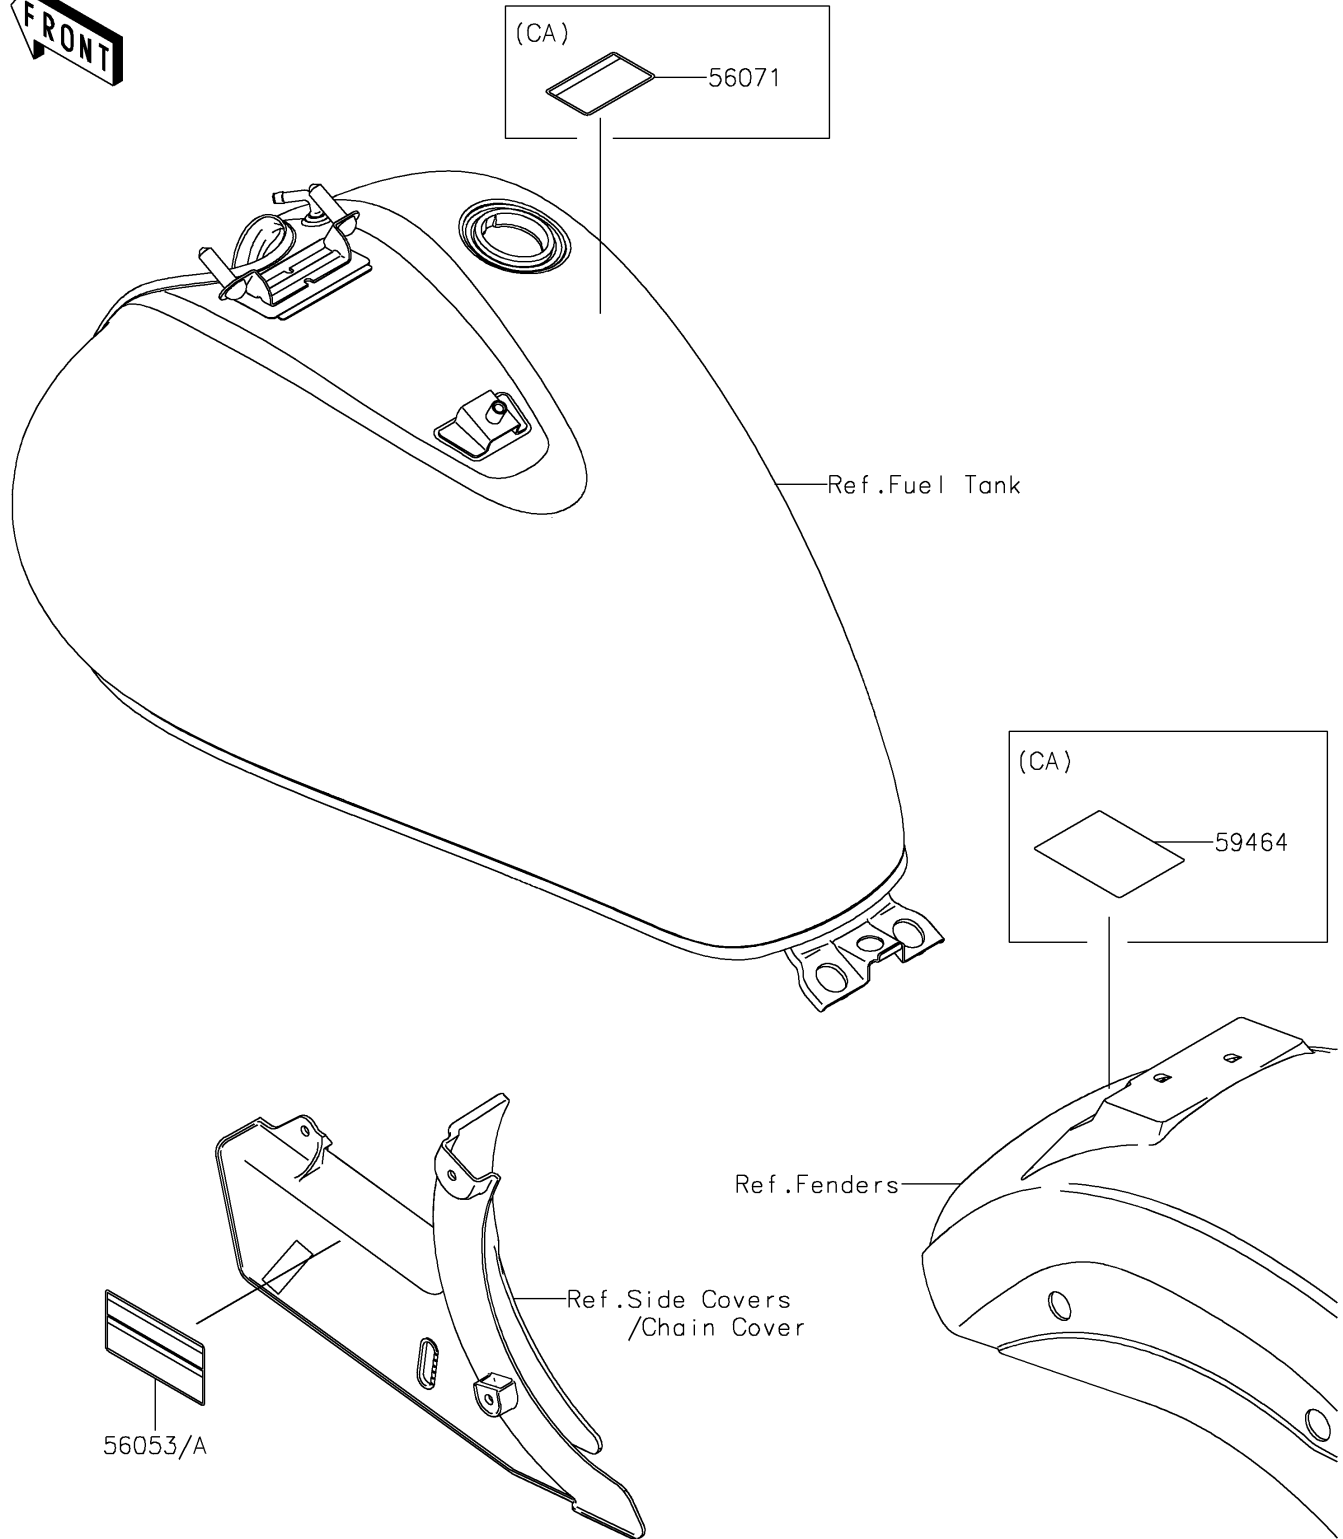

2025 Vulcan 900 Classic PARTS DIAGRAM

Labels

F2860

2025 Vulcan 900 Classic PARTS LIST

Labels

ITEM NAME	PART NUMBER	QUANTITY
LABEL-SPECIFICATION,TIRE&LOAD (Ref # 56053)	56053-1105	1
LABEL-SPECIFICATION,TIRE&LOAD (Ref # 56053A)	56053-1193	1
LABEL-WARNING,EVAPO (Ref # 56071)	56071-0158	1
LABEL-CERTIFICATION,EVAPO ROUT (Ref # 59464)	59464-0684	1