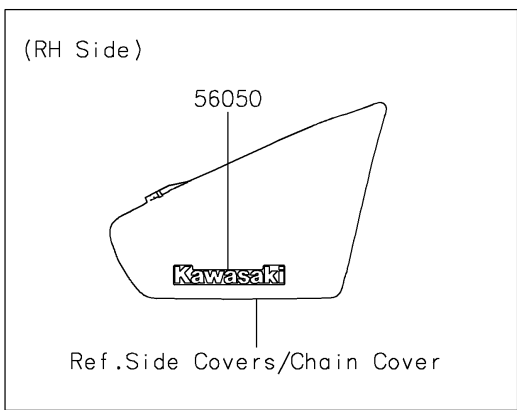

2023 VULCAN® 900 CLASSIC PARTS DIAGRAM

Decals(EPFAN/EPFAL)

F2861

2023 VULCAN® 900 CLASSIC PARTS LIST

Decals(EPFAN/EPFAL)

ITEM NAME	PART NUMBER	QUANTITY
MARK,SIDE COVER,KAWASAKI (Ref # 56050)	56050-1901	1
MARK,FUEL TANK,VULCAN CLASSIC (Ref # 56054)	56054-2612	2
PATTERN,FUEL TANK (Ref # 56076)	56076-7623	2
PATTERN,FR FENDER (Ref # 56076A)	56076-7624	2
PATTERN,RR FENDER (Ref # 56076B)	56076-7625	2