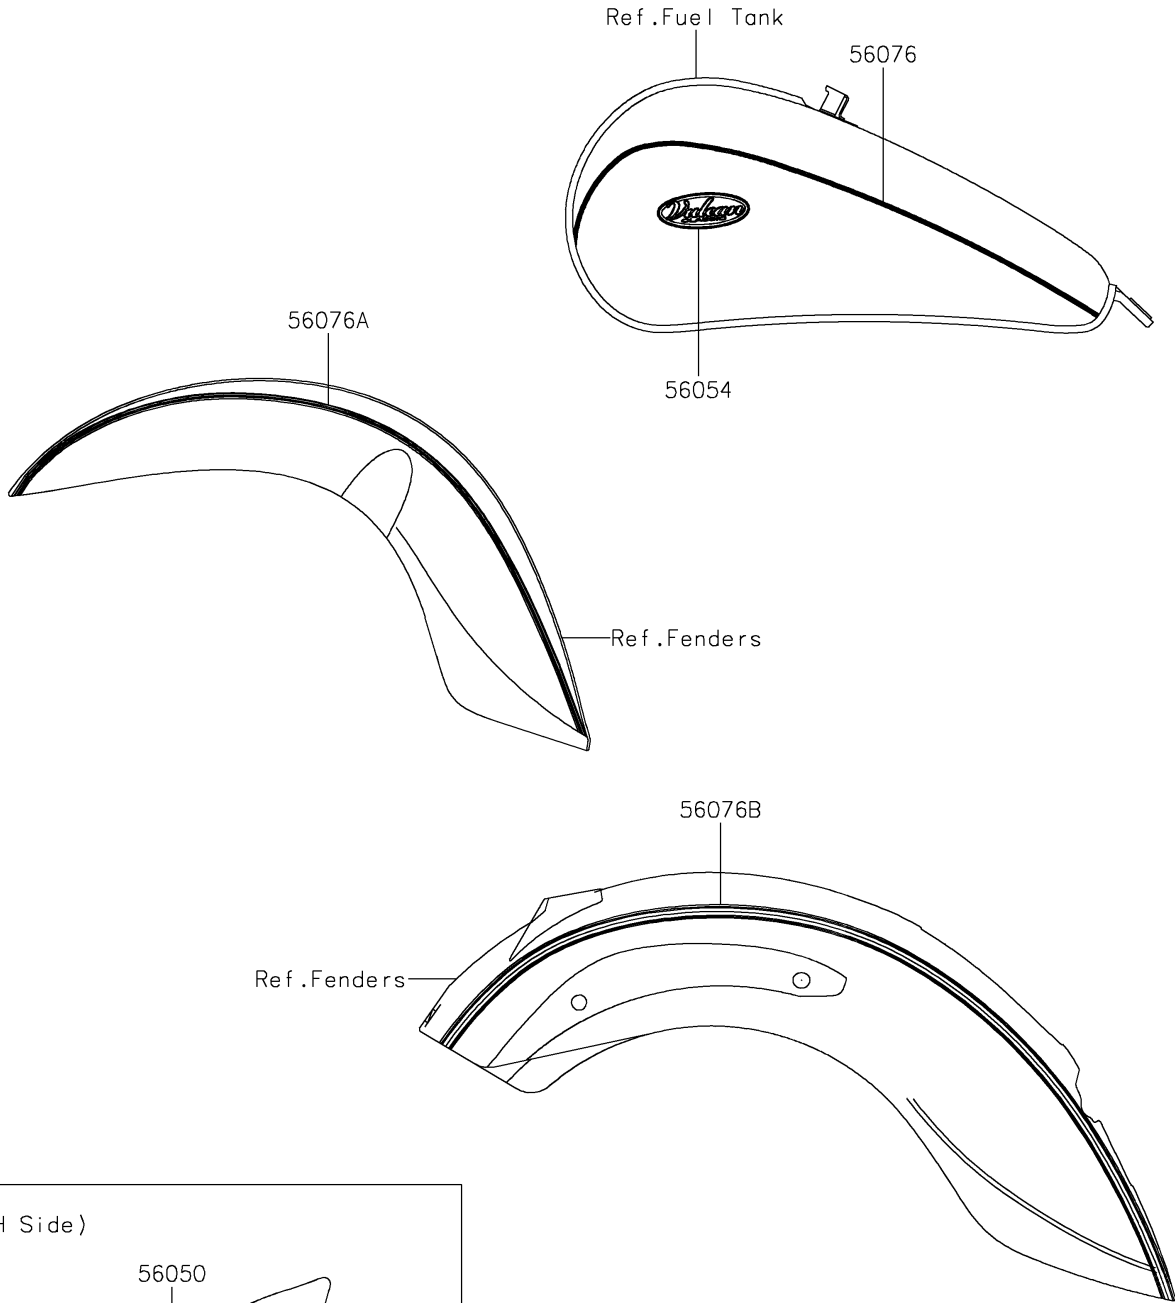

2023 VULCAN® 900 CLASSIC PARTS DIAGRAM

Decals(EPFAN/EPFAL)

F2861

2023 VULCAN® 900 CLASSIC PARTS LIST

Decals(EPFAN/EPFAL)

ITEM NAME	PART NUMBER	QUANTITY
MARK,SIDE COVER,KAWASAKI (Ref # 56050)	56050-1901	1
MARK,FUEL TANK,VULCAN CLASSIC (Ref # 56054)	56054-2612	2
PATTERN,FUEL TANK (Ref # 56076)	56076-7623	2
PATTERN,FR FENDER (Ref # 56076A)	56076-7624	2
PATTERN,RR FENDER (Ref # 56076B)	56076-7625	2