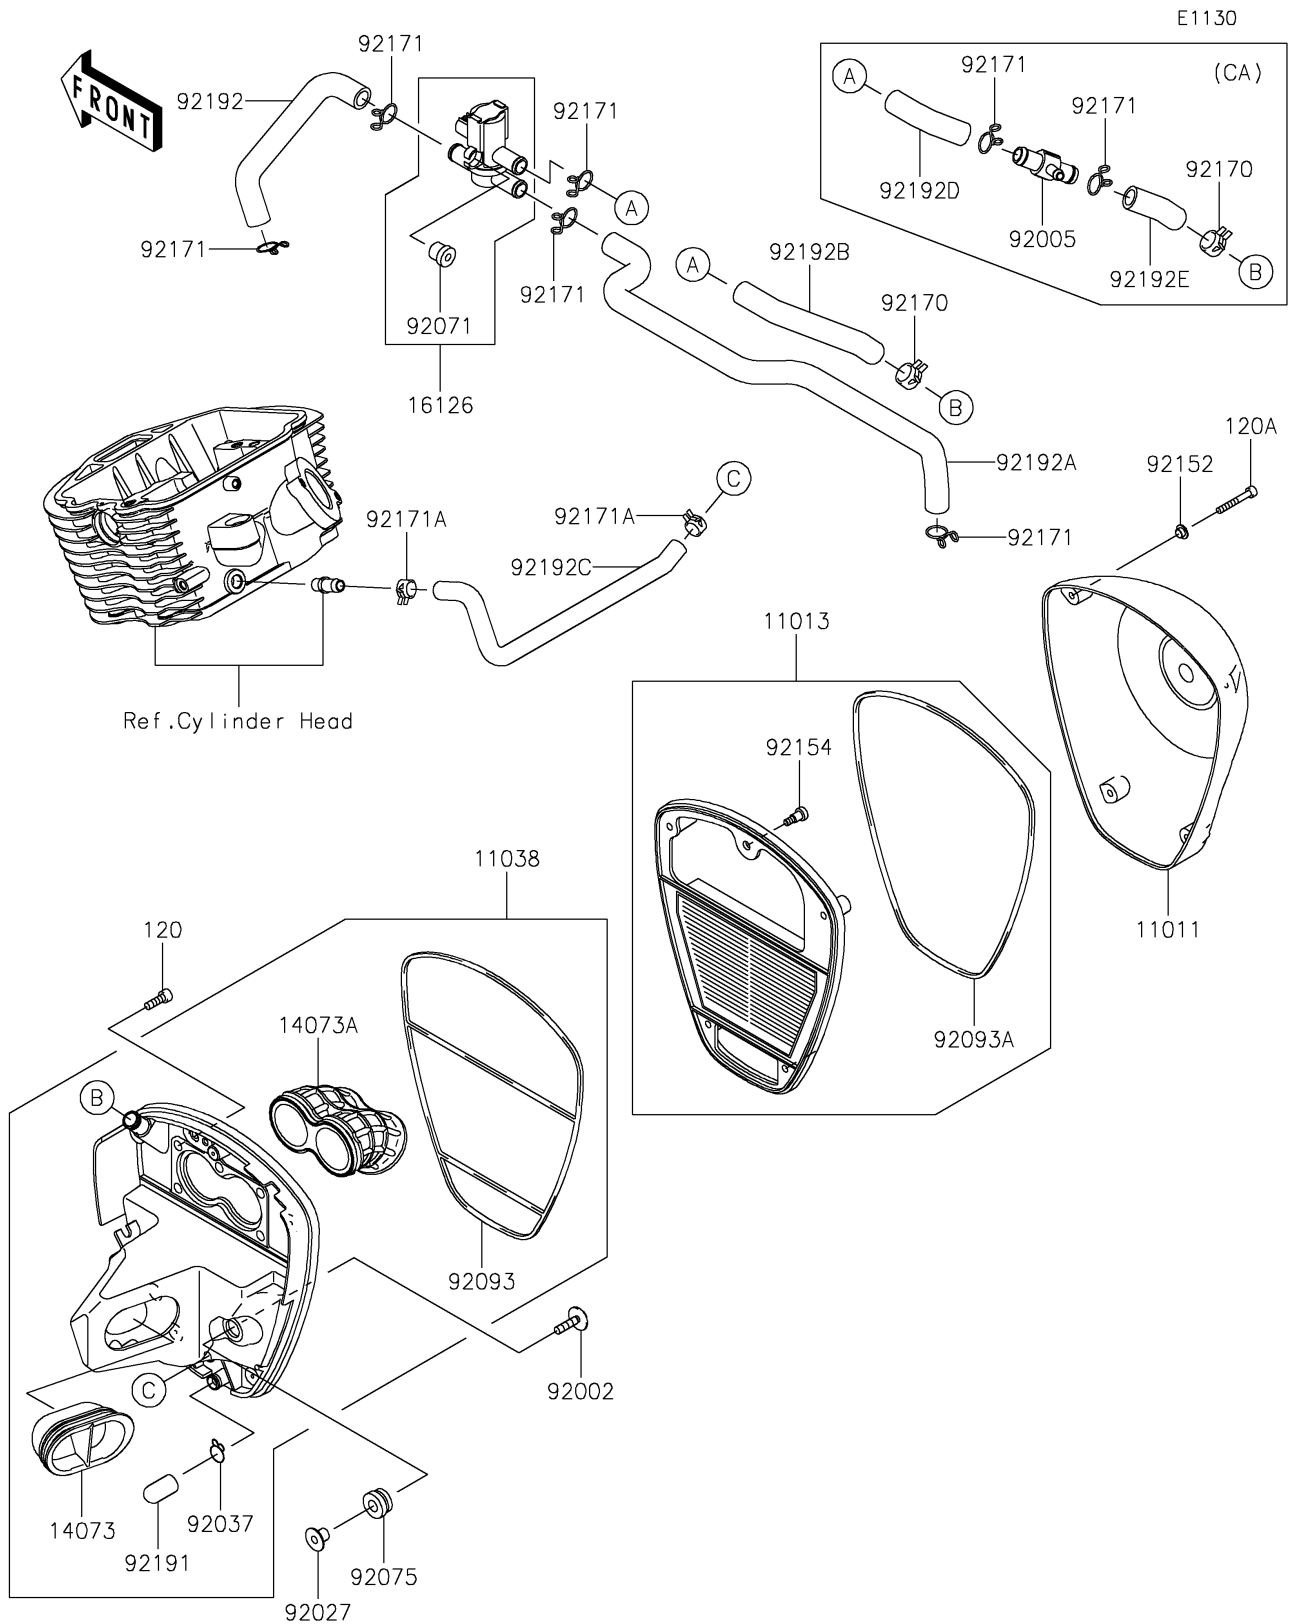

2024 Vulcan 900 Custom PARTS DIAGRAM

Air Cleaner

2024 Vulcan 900 Custom PARTS LIST

Air Cleaner

ITEM NAME	PART NUMBER	QUANTITY
CASE-AIR FILTER (Ref # 11011)	11011-0142	1
ELEMENT-AIR FILTER (Ref # 11013)	11013-0015	1
CASE-ASSY-AIR FILTER (Ref # 11038)	11038-0015	1
DUCT,INTAKE (Ref # 14073)	14073-0103	1
DUCT,THROTTLE BODY (Ref # 14073A)	14073-0104	1
VALVE (Ref # 16126)	16126-0022	1
BOLT,6X25 (Ref # 92002)	92002-1135	2
FITTING (Ref # 92005)	92005-0054	1
COLLAR,L=12 (Ref # 92027)	92027-1062	2
CLAMP,14.5MM (Ref # 92037)	92037-1900	1
GROMMET (Ref # 92071)	92071-0026	1
DAMPER,RUBBER (Ref # 92075)	92075-1123	2
SEAL (Ref # 92093)	92093-0054	1
SEAL (Ref # 92093A)	92093-0057	1
COLLAR (Ref # 92152)	92152-0451	4
BOLT,SOCKET,5X16.5 (Ref # 92154)	92154-0120	1
CLAMP (Ref # 92170)	92170-1989	1
CLAMP (Ref # 92171)	92171-0790	7
CLAMP (Ref # 92171A)	92171-1441	2
TUBE (Ref # 92191)	92191-1704	1
TUBE,ASV-FR HEAD (Ref # 92192)	92192-0266	1
TUBE,ASV-RR HEAD (Ref # 92192A)	92192-0267	1
TUBE,A/C-ASV (Ref # 92192B)	92192-0268	1
TUBE,BLOWBY (Ref # 92192C)	92192-0269	1
TUBE,ASV-FITTING (Ref # 92192D)	92192-0345	1
TUBE,A/C-FITTING (Ref # 92192E)	92192-0510	1
BOLT-SOCKET,6X18 (Ref # 120)	120CA0618	5
BOLT-SOCKET,5X35 (Ref # 120A)	120CC0535	4
CLAMP (Ref # 92171)	92171-0790	5