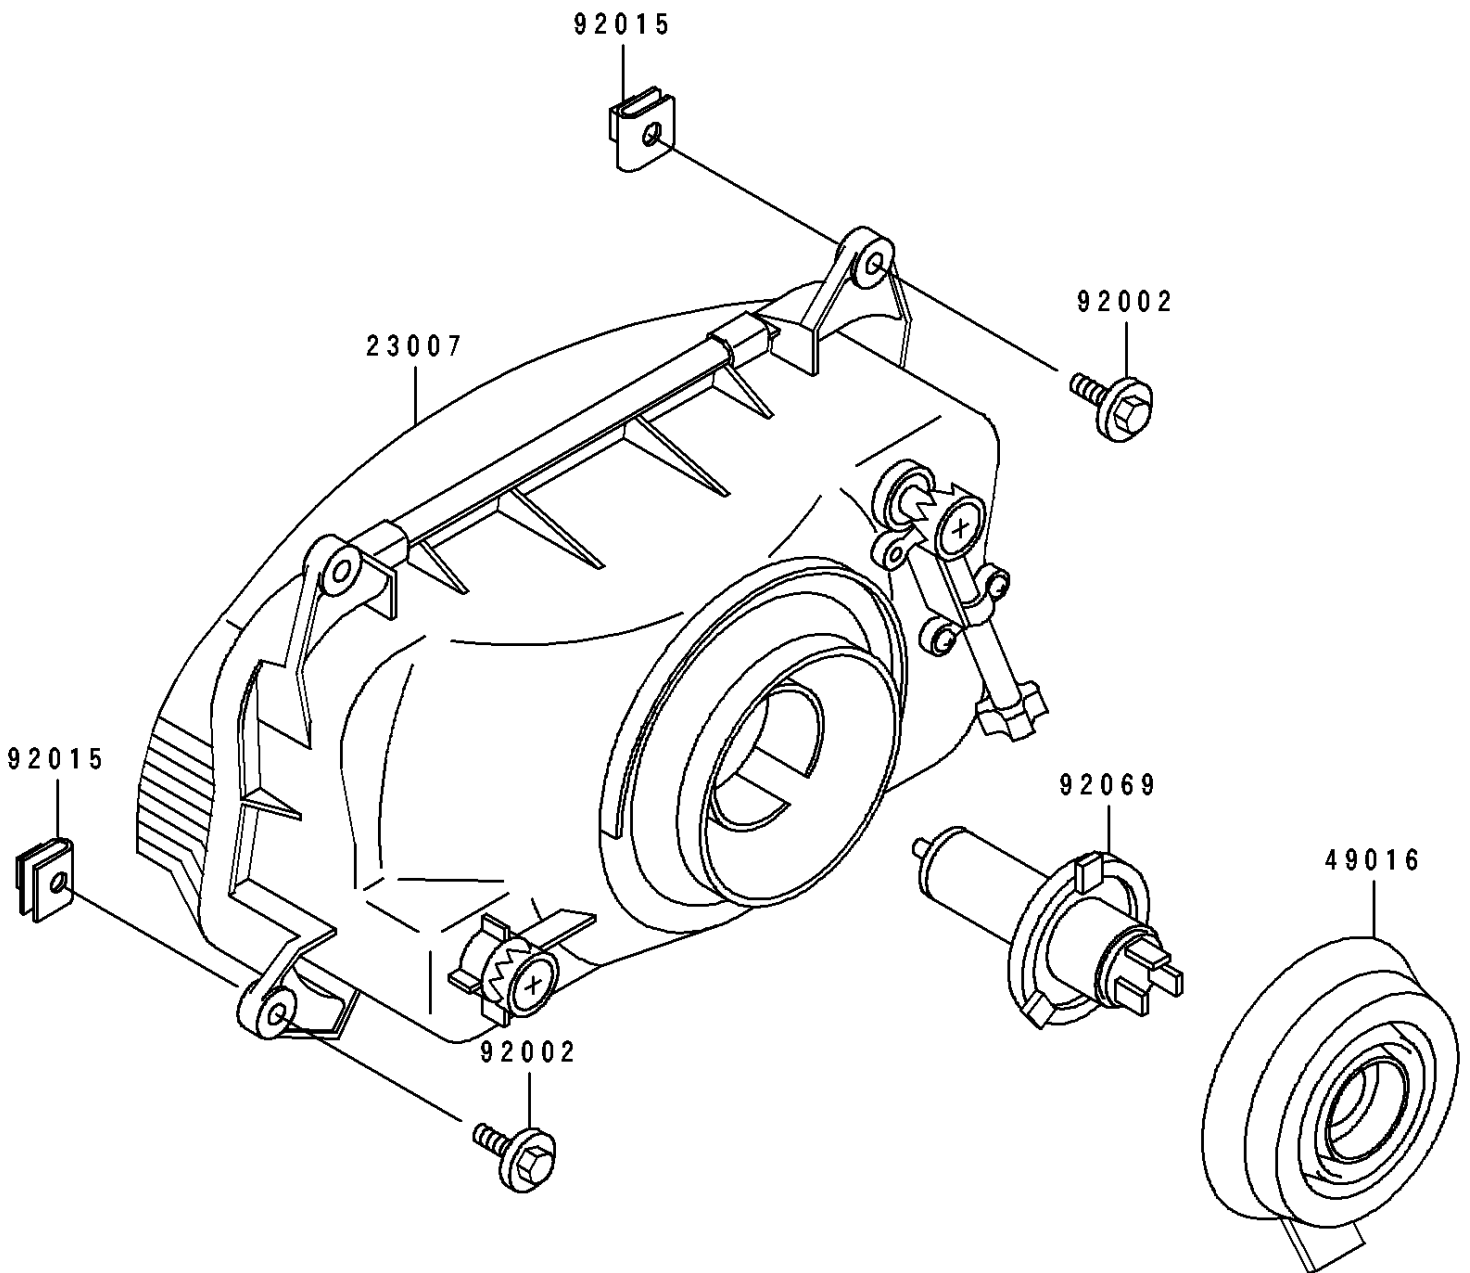

1996 GPZ 1100 ABS PARTS DIAGRAM

Headlight(s)

F2710

1996 GPZ 1100 ABS PARTS LIST

Headlight(s)

ITEM NAME	PART NUMBER	QUANTITY
LENS-COMP,HEAD LAMP (Ref # 23007)	23007-1333	1
COVER-SEAL,HEAD LAMP SOCKET (Ref # 49016)	49016-1137	1
BOLT,6X25 (Ref # 92002)	92002-1320	4
NUT,6MM (Ref # 92015)	92015-1094	4
BULB,12V 60/55W,H4 (Ref # 92069)	92069-1002	1