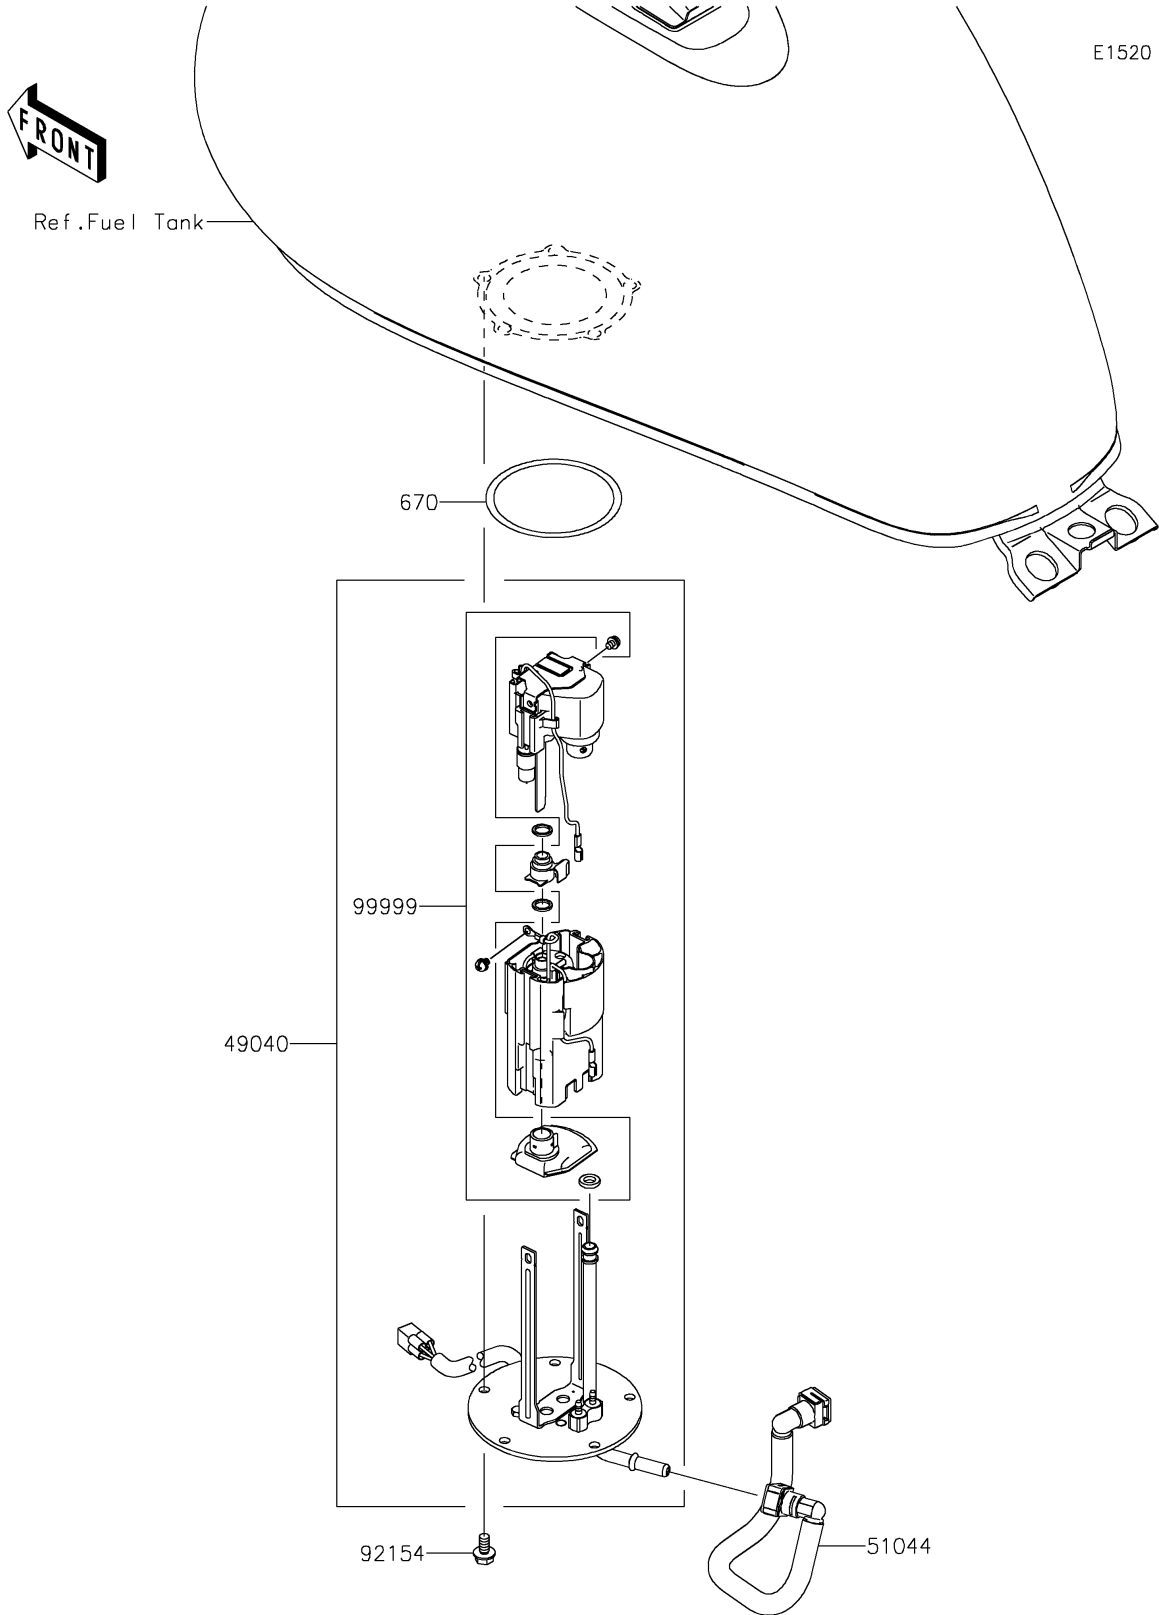

2024 Vulcan 900 Custom PARTS DIAGRAM

Fuel Pump

2024 Vulcan 900 Custom PARTS LIST

Fuel Pump

ITEM NAME	PART NUMBER	QUANTITY
PUMP-FUEL (Ref # 49040)	49040-0818	1
TUBE-ASSY,FUEL,E25 (Ref # 51044)	51044-0865	1
BOLT,FLANGED,6X12 (Ref # 92154)	92154-1848	5
KIT,FUEL FILTER (Ref # 99999)	99999-0521	1
O RING (Ref # 670)	670E5075	1