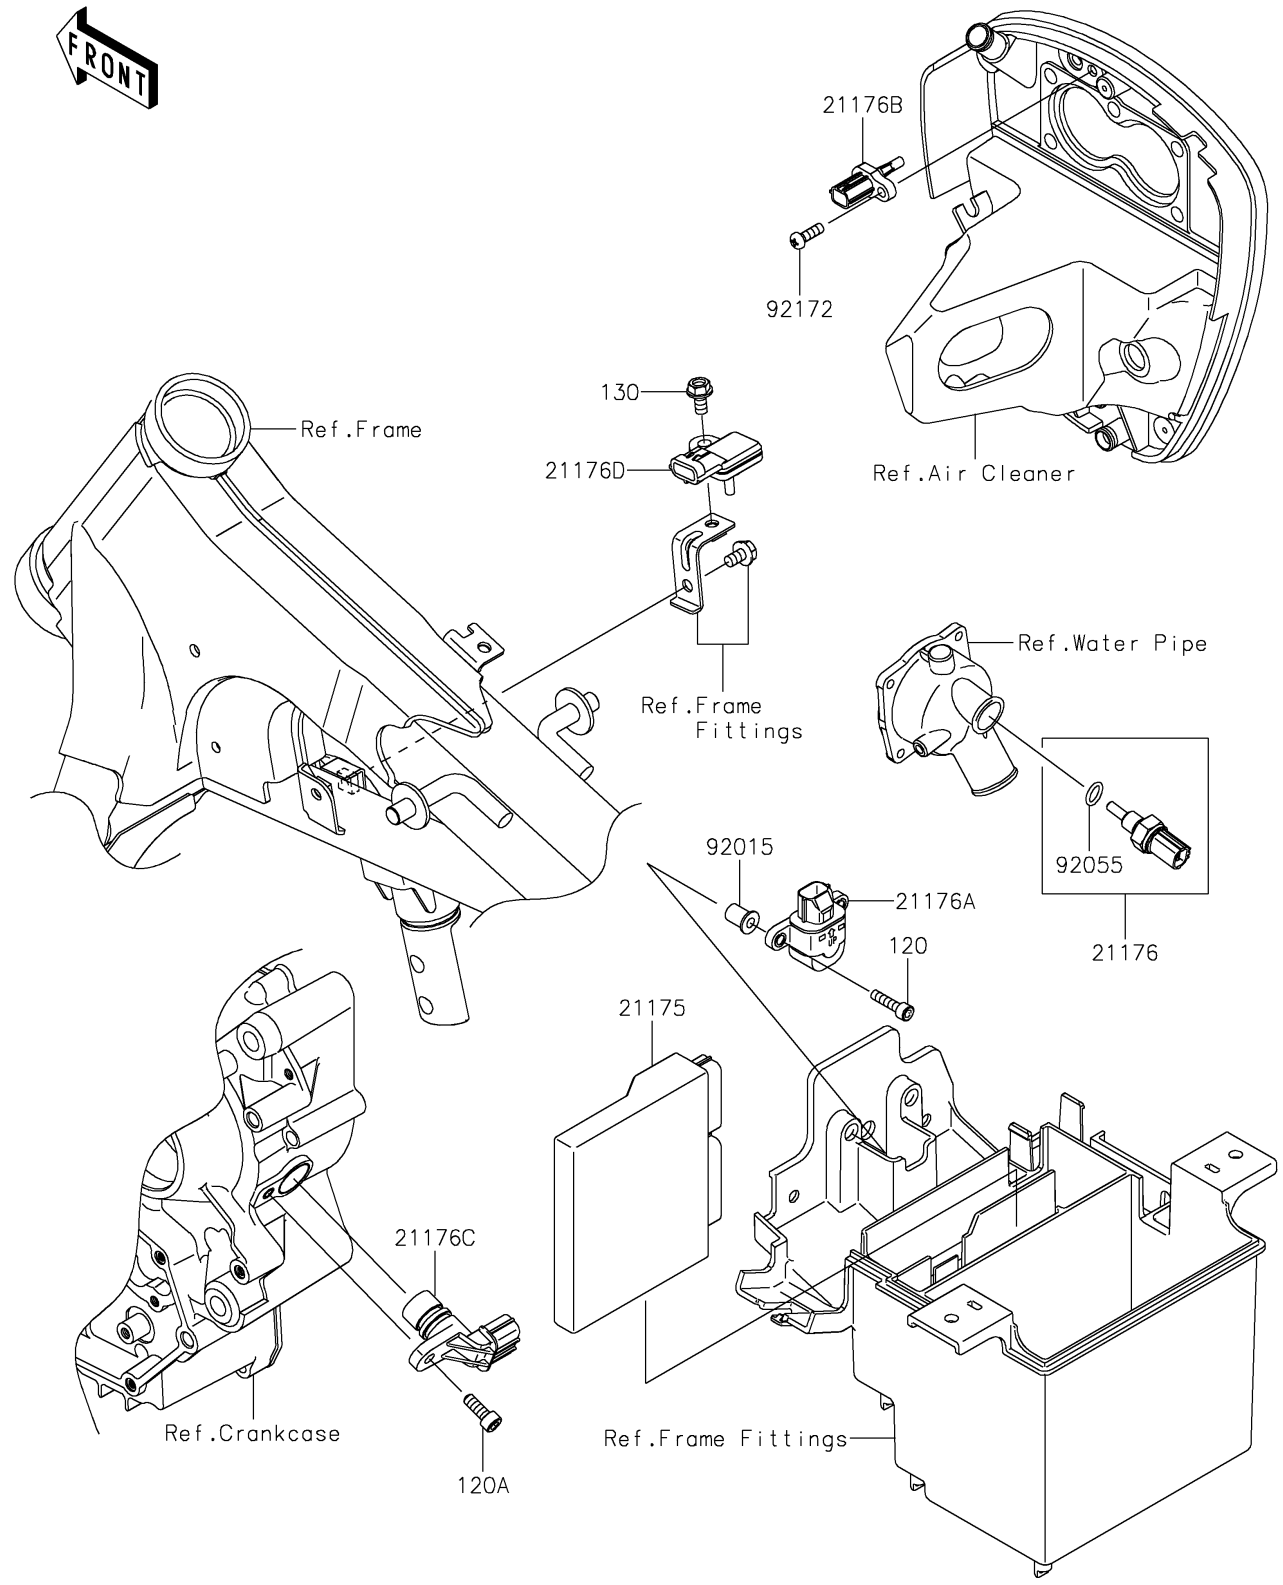

# 2023 Vulcan® 900 Custom PARTS DIAGRAM

Fuel Injection

E1530

## 2023 Vulcan® 900 Custom PARTS LIST

### Fuel Injection

ITEM NAME	PART NUMBER	QUANTITY
CONTROL UNIT-ELECTRONIC (Ref # 21175)	21175-0146	1
SENSOR,WATER TEMP (Ref # 21176)	21176-0009	1
SENSOR (Ref # 21176A)	21176-0025	1
SENSOR,AIR TEMPERATURE (Ref # 21176B)	21176-0048	1
SENSOR,SPEED (Ref # 21176C)	21176-0054	1
SENSOR,PRESSURE (Ref # 21176D)	21176-0058	1
NUT,WELL,5MM (Ref # 92015)	92015-1757	2
RING-O,9.5X1.9 (Ref # 92055)	92055-0016	1
SCREW,TAPPING,5X20 (Ref # 92172)	92172-0011	1
BOLT-SOCKET,5X20 (Ref # 120)	120CA0520	2
BOLT-SOCKET,6X16 (Ref # 120A)	120CA0616	1
BOLT-FLANGED,6X12 (Ref # 130)	130BA0612	1