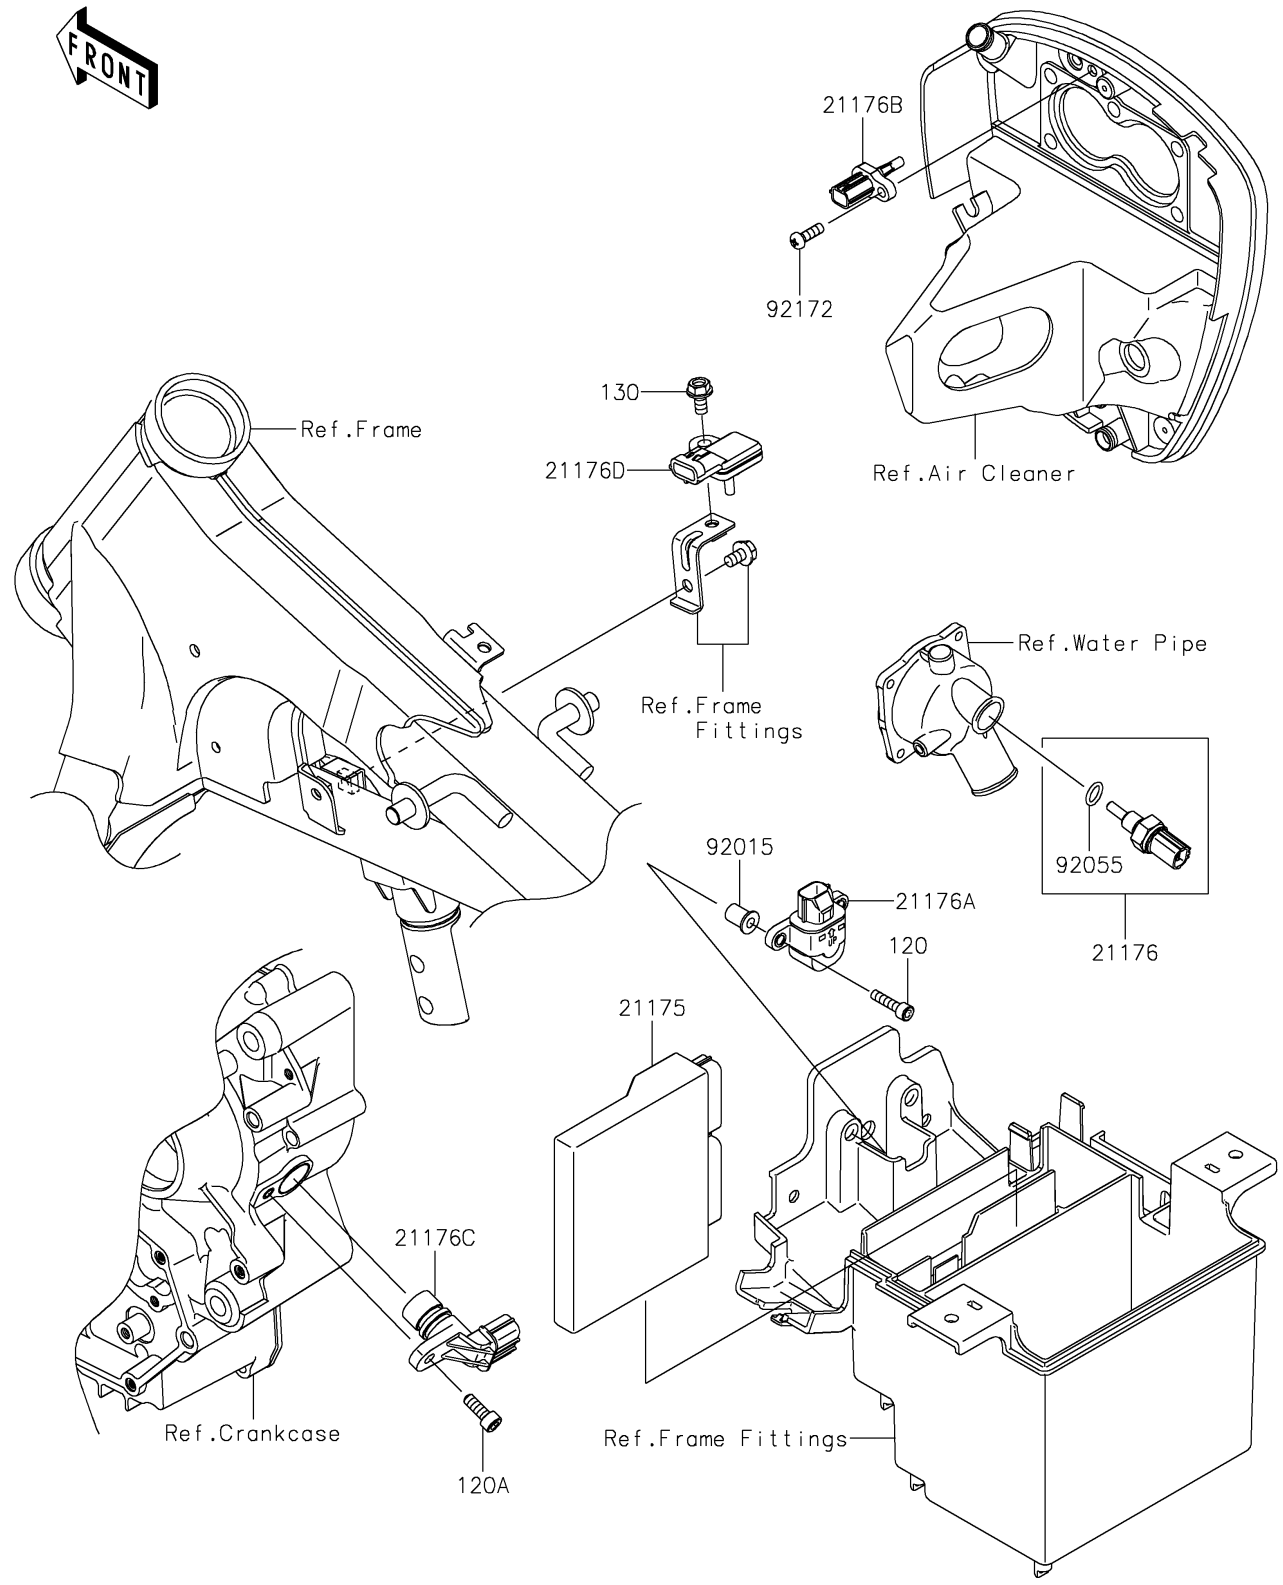

2025 Vulcan 900 Custom PARTS DIAGRAM

Fuel Injection

E1530

2025 Vulcan 900 Custom PARTS LIST

Fuel Injection

ITEM NAME	PART NUMBER	QUANTITY
CONTROL UNIT-ELECTRONIC (Ref # 21175)	21175-0146	1
SENSOR,WATER TEMP (Ref # 21176)	21176-0009	1
SENSOR (Ref # 21176A)	21176-0025	1
SENSOR,AIR TEMPERATURE (Ref # 21176B)	21176-0048	1
SENSOR,SPEED (Ref # 21176C)	21176-0054	1
SENSOR,PRESSURE (Ref # 21176D)	21176-0058	1
NUT,WELL,5MM (Ref # 92015)	92015-1757	2
RING-O,9.5X1.9 (Ref # 92055)	92055-0016	1
SCREW,TAPPING,5X20 (Ref # 92172)	92172-0011	1
BOLT-SOCKET,5X20 (Ref # 120)	120CA0520	2
BOLT-SOCKET,6X16 (Ref # 120A)	120CA0616	1
BOLT-FLANGED,6X12 (Ref # 130)	130BA0612	1