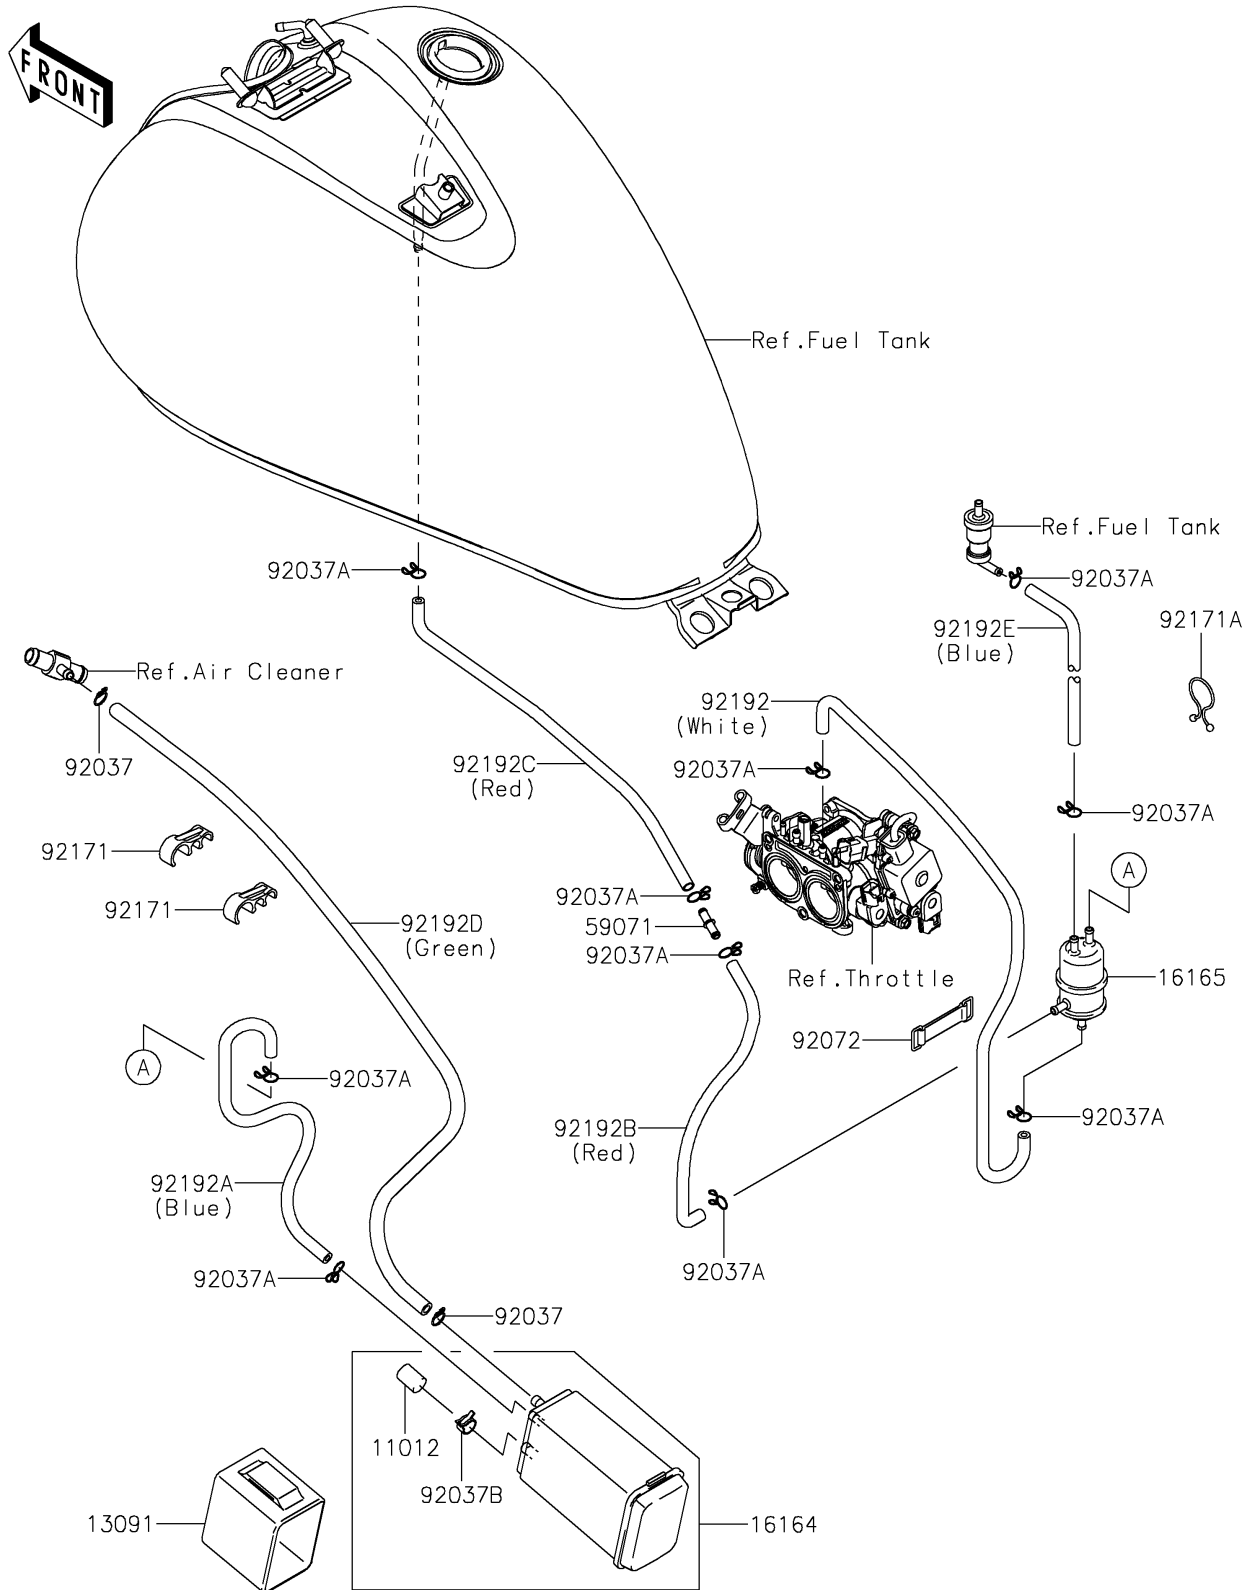

2025 Vulcan 900 Custom PARTS DIAGRAM

Fuel Evaporative System(CA)

E1650

2025 Vulcan 900 Custom PARTS LIST

Fuel Evaporative System(CA)

ITEM NAME	PART NUMBER	QUANTITY
CAP,CANISTER (Ref # 11012)	11012-1388	1
HOLDER,CANISTER (Ref # 13091)	13091-1308	1
CANISTER (Ref # 16164)	16164-0017	1
SEPARATOR (Ref # 16165)	16165-1001	1
JOINT (Ref # 59071)	59071-3717	1
CLAMP,HOSE (Ref # 92037)	92037-1104	2
CLAMP,TUBE (Ref # 92037A)	92037-147	10
CLAMP,CANISTER (Ref # 92037B)	92037-1512	1
BAND,L=50 (Ref # 92072)	92072-1419	1
CLAMP (Ref # 92171)	92171-0765	2
CLAMP (Ref # 92171A)	92171-1185	1
TUBE,SEPARATOR-THROBO,WHITE (Ref # 92192)	92192-0275	1
TUBE,SEPARATOR-CANISTER,BLUE (Ref # 92192A)	92192-0505	1
TUBE,SEPARATOR-JOINT,RED (Ref # 92192B)	92192-0506	1
TUBE,JOINT-TANK,RED (Ref # 92192C)	92192-0507	1
TUBE,7X12X760,GREEN (Ref # 92192D)	92192-0509	1
TUBE,5X10X705,BLUE (Ref # 92192E)	92192-1063	1