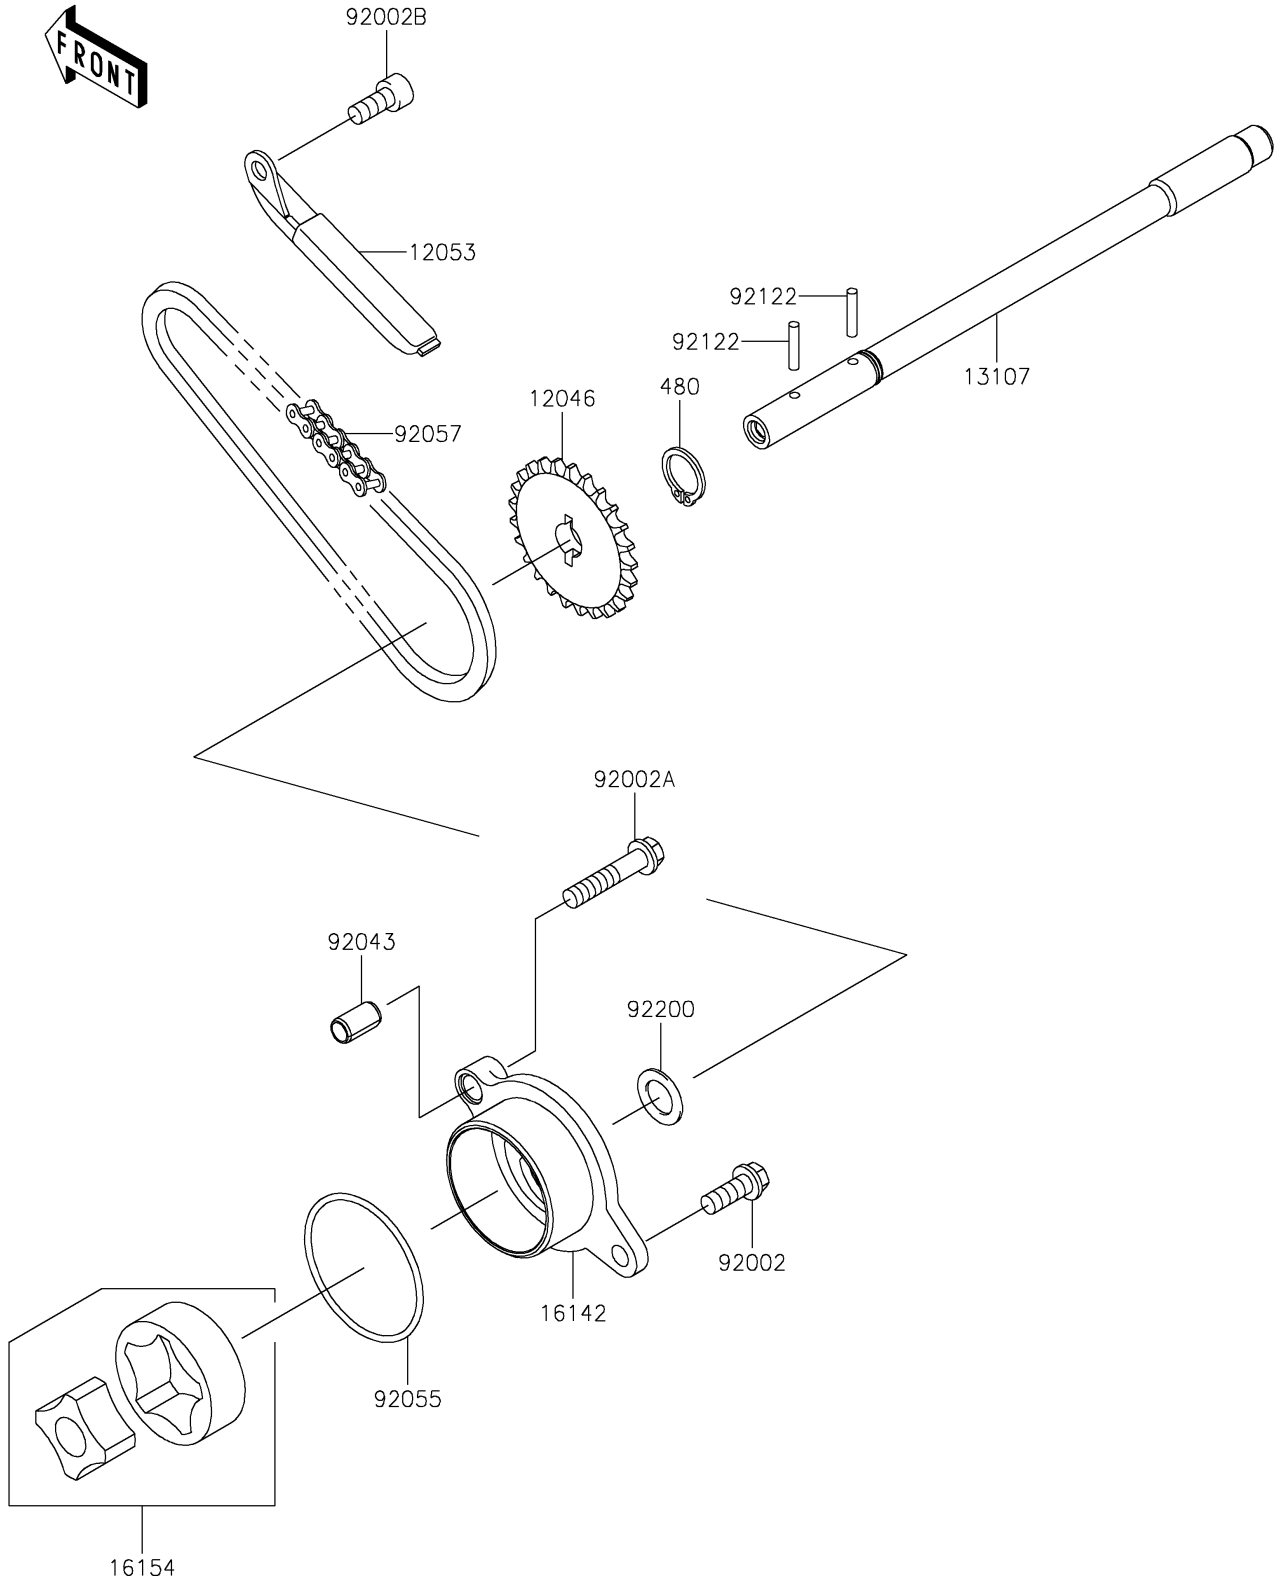

2025 Vulcan 900 Custom PARTS DIAGRAM

Oil Pump

E1712

2025 Vulcan 900 Custom PARTS LIST

Oil Pump

ITEM NAME	PART NUMBER	QUANTITY
SPROCKET,24T (Ref # 12046)	12046-0045	1
GUIDE-CHAIN (Ref # 12053)	12053-0070	1
SHAFT (Ref # 13107)	13107-0116	1
COVER-PUMP,OIL (Ref # 16142)	16142-0028	1
ROTOR-PUMP,40.56X18 (Ref # 16154)	16154-1056	1
BOLT,6X16 (Ref # 92002)	92002-1439	1
BOLT,6X30 (Ref # 92002A)	92002-1534	1
BOLT,SOCKET,6X14 (Ref # 92002B)	92002-1592	1
PIN,6.2X8X14 (Ref # 92043)	92043-1263	1
RING-O,44.7X2.4 (Ref # 92055)	92055-1279	1
CHAIN,DID 25H,54LE (Ref # 92057)	92057-0113	1
ROLLER,3X15.8 (Ref # 92122)	92122-1126	2
WASHER (Ref # 92200)	92200-1009	1
CIRCLIP-TYPE-C,11MM (Ref # 480)	480J1100	1