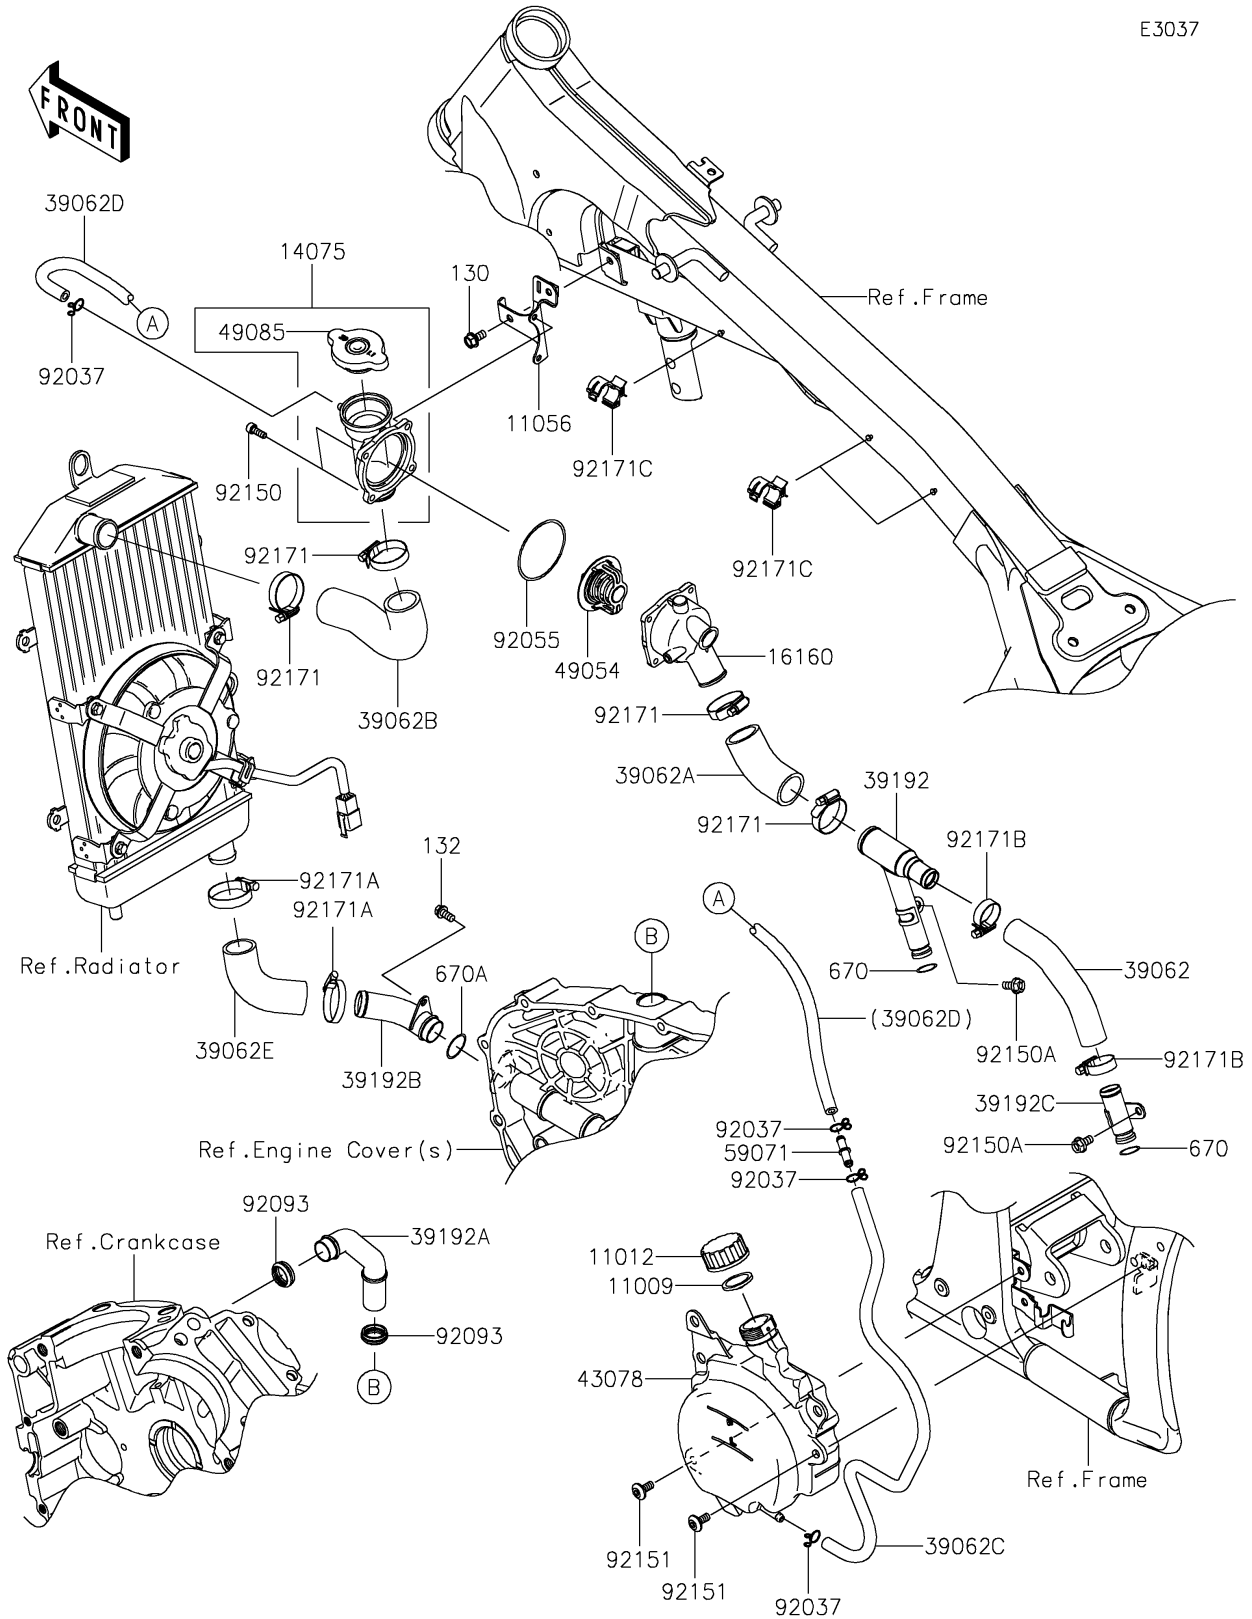

2024 Vulcan 900 Custom PARTS DIAGRAM

Water Pipe

E3037

2024 Vulcan 900 Custom PARTS LIST

Water Pipe

ITEM NAME	PART NUMBER	QUANTITY
GASKET,RESERVOIR TANK CAP (Ref # 11009)	11009-1145	1
CAP (Ref # 11012)	11012-1084	1
BRACKET (Ref # 11056)	11056-1356	1
CAP-ASSY (Ref # 14075)	14075-0001	1
BODY (Ref # 16160)	16160-0781	1
HOSE-COOLING,RR HEAD-PIPE (Ref # 39062)	39062-0118	1
HOSE-COOLING,PIPE-THERMO (Ref # 39062A)	39062-0120	1
HOSE-COOLING,THERMO-RAD (Ref # 39062B)	39062-0121	1
HOSE-COOLING,RESERVOIR-JOINT (Ref # 39062C)	39062-0124	1
HOSE-COOLING,JOINT-THERMO (Ref # 39062D)	39062-0132	1
HOSE-COOLING,PIPE-WATER PUMP (Ref # 39062E)	39062-0717	1
PIPE-WATER,FR HEAD (Ref # 39192)	39192-0042	1
PIPE-WATER (Ref # 39192A)	39192-0043	1
PIPE-WATER (Ref # 39192B)	39192-0044	1
PIPE-WATER,RR HEAD (Ref # 39192C)	39192-0048	1
RESERVOIR (Ref # 43078)	43078-0045	1
THERMOSTAT (Ref # 49054)	49054-0004	1
CAP-ASSY-PRESSURE (Ref # 49085)	49085-1066	1
JOINT (Ref # 59071)	59071-3717	1
CLAMP,TUBE (Ref # 92037)	92037-147	4
RING-O,53.5X2.6 (Ref # 92055)	92055-0831	1
SEAL (Ref # 92093)	92093-1427	2
BOLT,SOCKET,5X14 (Ref # 92150)	92150-1180	4
BOLT,FLANGED,6X12 (Ref # 92150A)	92150-1826	2
BOLT,SOCKET,6X14 (Ref # 92151)	92151-1654	2
CLAMP (Ref # 92171)	92171-0179	4
CLAMP (Ref # 92171A)	92171-0261	2
CLAMP (Ref # 92171B)	92171-0338	2
CLAMP,15MM DIA. (Ref # 92171C)	92171-1424	3

2024 Vulcan 900 Custom PARTS LIST

Water Pipe

ITEM NAME	PART NUMBER	QUANTITY
BOLT-FLANGED,6X14 (Ref # 130)	130BA0614	1
BOLT-FLANGED-SMALL,6X12 (Ref # 132)	132BA0612	1
O RING,14MM (Ref # 670)	670B2014	2
O RING,21MM (Ref # 670A)	670B2021	1