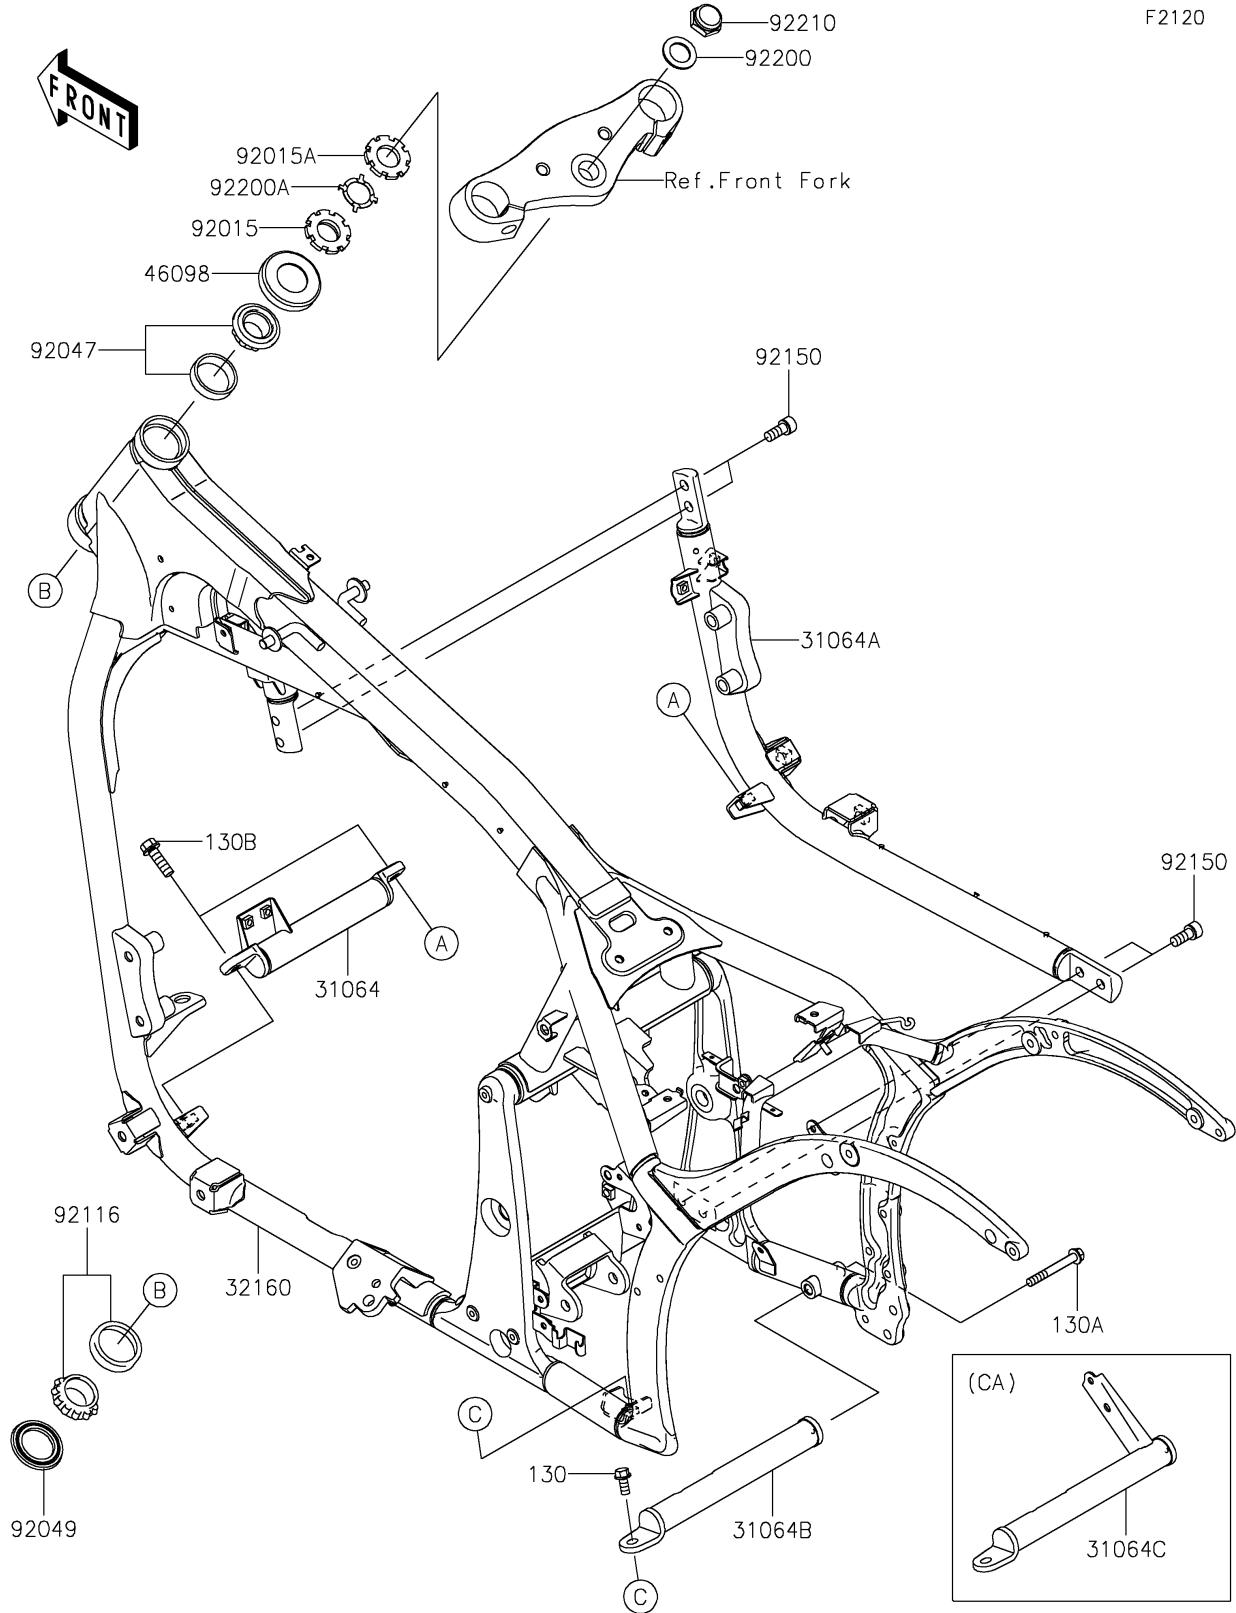

# 2023 Vulcan® 900 Custom PARTS DIAGRAM

Frame

## 2023 Vulcan® 900 Custom PARTS LIST

### Frame

ITEM NAME	PART NUMBER	QUANTITY
PIPE-COMP,FRONT CROSS,F.M.GRAY (Ref # 31064)	31064-0047-26M	1
PIPE-COMP,DOWNTUBE,RH,F.M.GRAY (Ref # 31064A)	31064-0097-26M	1
PIPE-COMP,REAR CROSS,F.M.GRAY (Ref # 31064B)	31064-0183-26M	1
PIPE-COMP,REAR CROSS,F.M.GRAY (Ref # 31064C)	31064-0184-26M	1
FRAME-COMP,F.M.GRAY (Ref # 32160)	32160-0597-26M	1
CAP,STEERING STEM (Ref # 46098)	46098-017	1
NUT,25MM,T=10 (Ref # 92015)	92015-1377	1
NUT,25MM,T=6 (Ref # 92015A)	92015-1378	1
RACE,ROLLER,32005JR RS (Ref # 92047)	92047-017	1
SEAL-OIL,XMHE36X52X4J (Ref # 92049)	92049-1162	1
BEARING-ROLLER,HR320/28XJ (Ref # 92116)	92116-1009	1
BOLT,SOCKET,10X23 (Ref # 92150)	92150-1942	4
WASHER,22.5X36X2.3 (Ref # 92200)	92200-0270	1
WASHER,CLAW,25.5X34X0.6 (Ref # 92200A)	92200-0353	1
NUT,CAP,22MM (Ref # 92210)	92210-0263	1
BOLT-FLANGED,8X18 (Ref # 130)	130BB0818	1
BOLT-FLANGED,8X65 (Ref # 130A)	130BB0865	1
BOLT-FLANGED,10X25 (Ref # 130B)	130BB1025	2