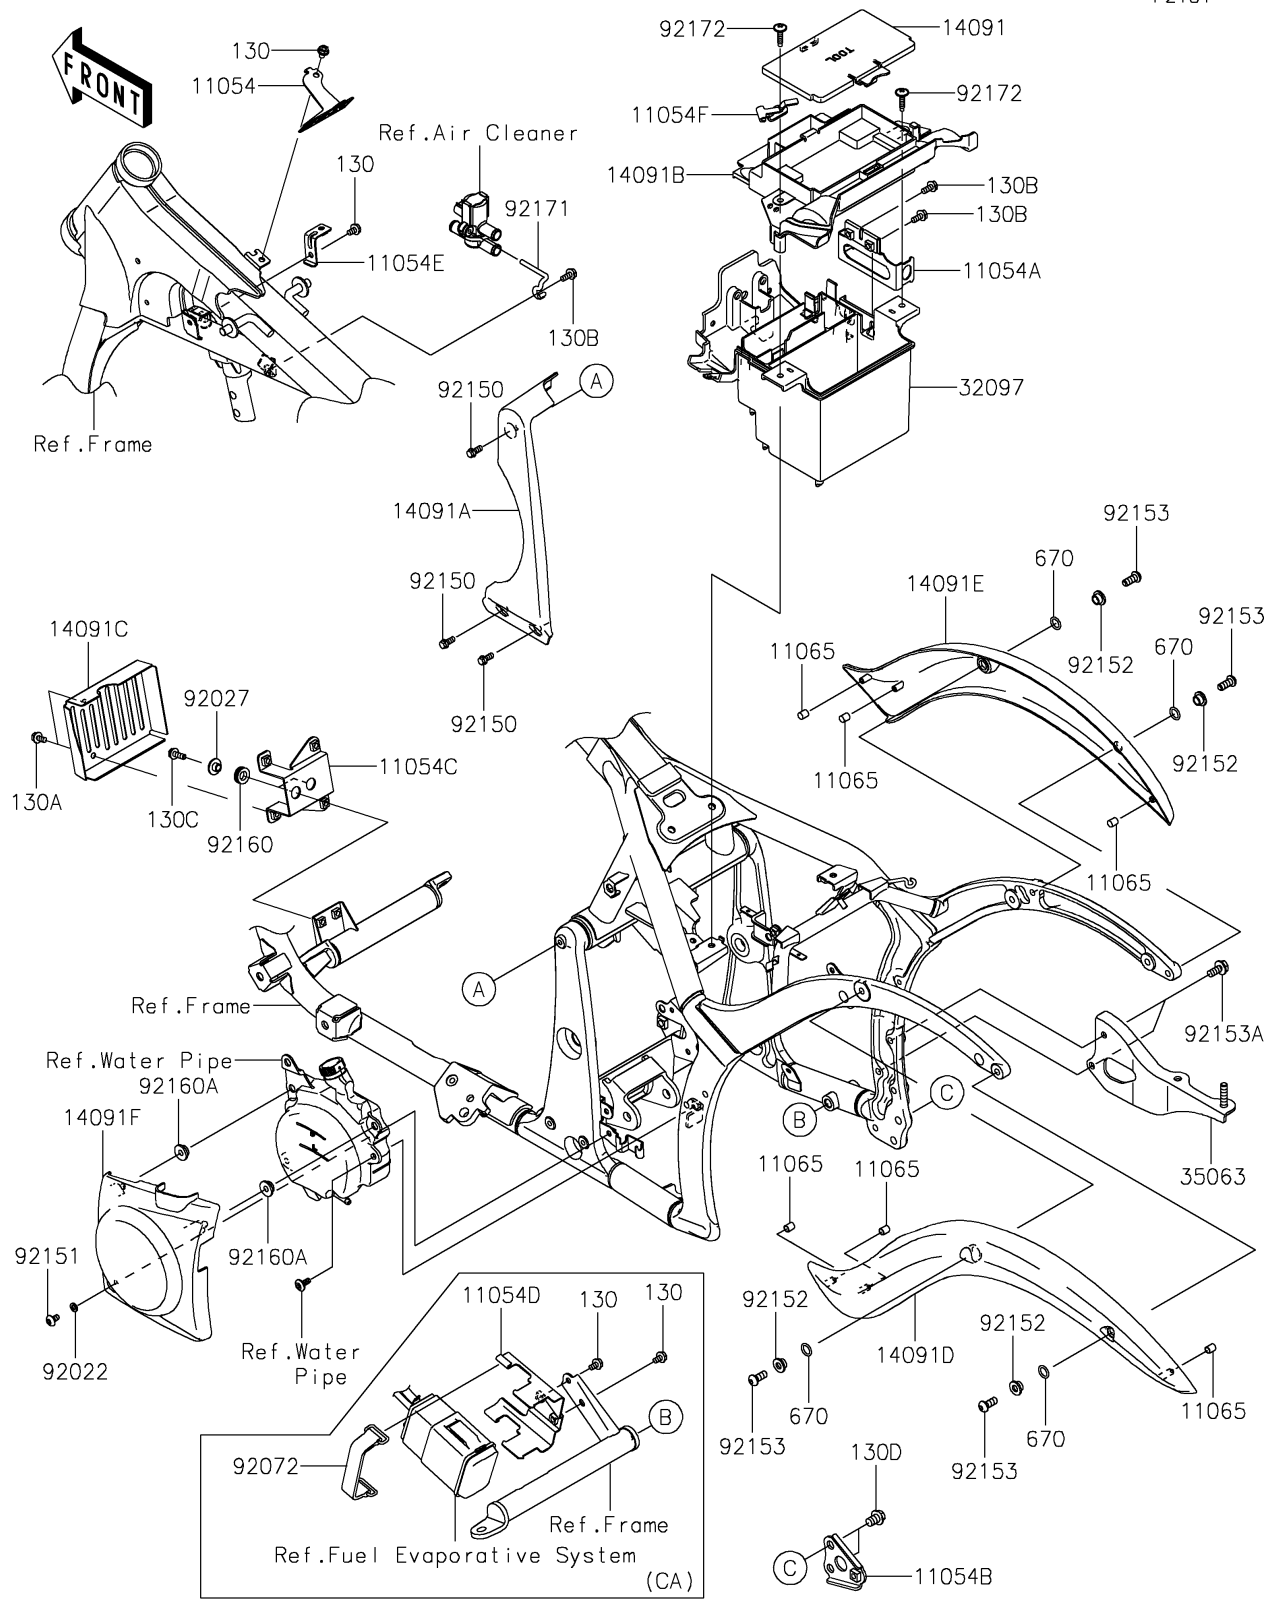

2024 Vulcan 900 Custom PARTS DIAGRAM

Frame Fittings

F2131

2024 Vulcan 900 Custom PARTS LIST

Frame Fittings

ITEM NAME	PART NUMBER	QUANTITY
BRACKET,FRONT COUPLER (Ref # 11054)	11054-0119	1
BRACKET,RELAY BOX (Ref # 11054A)	11054-0120	1
BRACKET,MUFFLER (Ref # 11054B)	11054-0122	1
BRACKET,REGULATOR (Ref # 11054C)	11054-0124	1
BRACKET,CANISTER (Ref # 11054D)	11054-0147	1
BRACKET,BOOST SENSOR (Ref # 11054E)	11054-0736	1
BRACKET,HELMET LOCK (Ref # 11054F)	11054-0738	1
CAP (Ref # 11065)	11065-0156	6
COVER,TOOL CASE (Ref # 14091)	14091-0520	1
COVER,PIVOT (Ref # 14091A)	14091-0526	1
COVER,BATTERY CASE&TOOL CASE (Ref # 14091B)	14091-0733	1
COVER,REGULATOR (Ref # 14091C)	14091-0836	1
COVER,FENDER,LH (Ref # 14091D)	14091-1728	1
COVER,FENDER,RH (Ref # 14091E)	14091-1729	1
COVER,RESERVOIR TANK (Ref # 14091F)	14091-1772	1
CASE-BATTERY (Ref # 32097)	32097-0021	1
STAY,MUFFLER,F.S.BLACK (Ref # 35063)	35063-0342-18R	1
WASHER,6.2X11X1.5 (Ref # 92022)	92022-183	1
COLLAR,L=7.4 (Ref # 92027)	92027-1848	2
BAND (Ref # 92072)	92072-1384	1
BOLT,FLANGED,6X14 (Ref # 92150)	92150-1689	3
BOLT,SOCKET,6X12 (Ref # 92151)	92151-1940	1
COLLAR (Ref # 92152)	92152-0381	4
BOLT,SOCKET,8X20 (Ref # 92153)	92153-0912	4
BOLT,FLANGED,8X20 (Ref # 92153A)	92153-1704	2
DAMPER (Ref # 92160)	92160-1278	2
DAMPER (Ref # 92160A)	92160-1613	2
CLAMP (Ref # 92171)	92171-0600	1
SCREW,6X26 (Ref # 92172)	92172-0137	2

2024 Vulcan 900 Custom PARTS LIST

Frame Fittings

ITEM NAME	PART NUMBER	QUANTITY
BOLT-FLANGED,6X10 (Ref # 130)	130BB0610	4
BOLT-FLANGED,6X12 (Ref # 130A)	130BB0612	2
BOLT-FLANGED,6X14 (Ref # 130B)	130BB0614	3
BOLT-FLANGED,6X20 (Ref # 130C)	130BB0620	2
BOLT-FLANGED,10X14 (Ref # 130D)	130BB1014	2
O RING,12MM (Ref # 670)	670B2012	4
BOLT-FLANGED,6X10 (Ref # 130)	130BB0610	2