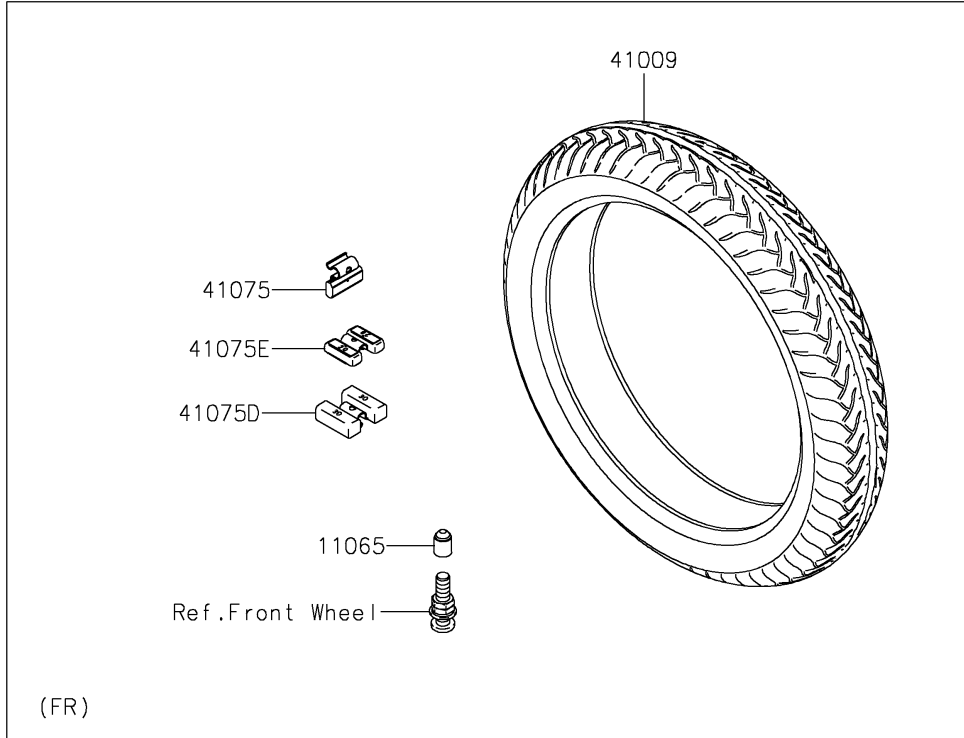

2024 Vulcan 900 Custom PARTS DIAGRAM

Tires

F2210

2024 Vulcan 900 Custom PARTS LIST

Tires

ITEM NAME	PART NUMBER	QUANTITY
CAP (Ref # 11065)	11065-1112	2
TIRE,FR,80/90-21 48H,D404FJ(D) (Ref # 41009)	41009-0663	1
TIRE,RR,180/70-15 76H,D404(D) (Ref # 41009A)	41009-0664	1
BALANCER-WHEEL,10G,SILVER (Ref # 41075)	41075-0007	AR
BALANCER-WHEEL,10G,SILVER (Ref # 41075A)	41075-0014	AR
BALANCER-WHEEL,20G,SILVER (Ref # 41075B)	41075-0015	AR
BALANCER-WHEEL,30G,SILVER (Ref # 41075C)	41075-0016	AR
BALANCER-WHEEL,30G,SILVER (Ref # 41075D)	41075-0017	AR
BALANCER-WHEEL,20G,SILVER (Ref # 41075E)	41075-0018	AR