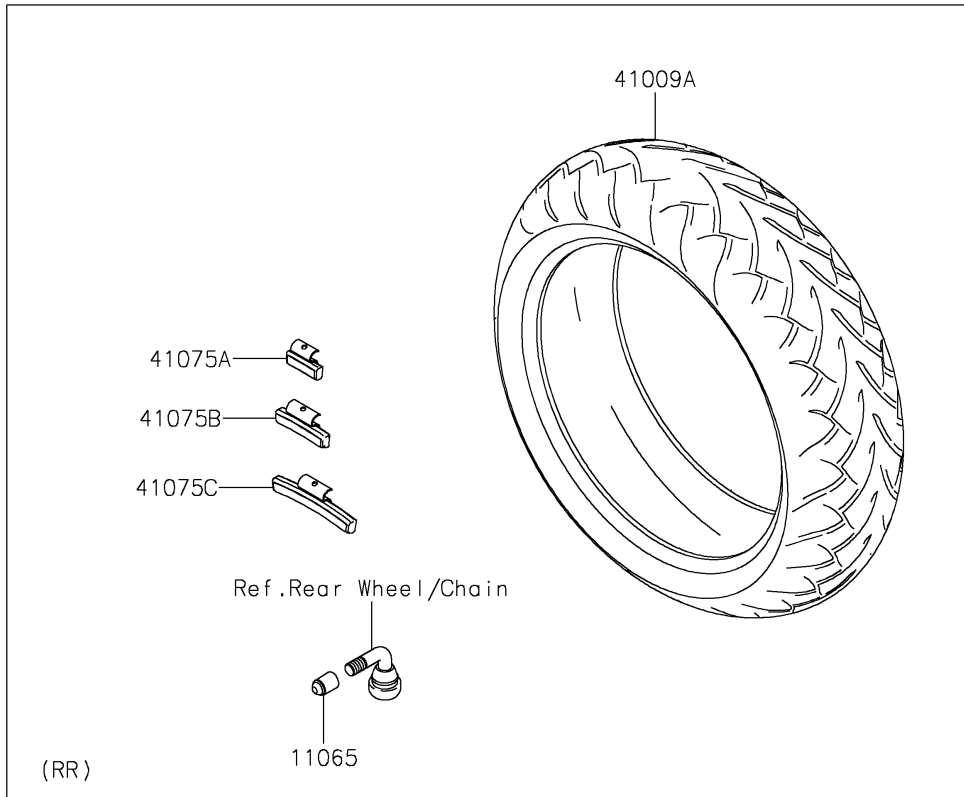

2024 Vulcan 900 Custom PARTS DIAGRAM

Tires

F2210

2024 Vulcan 900 Custom PARTS LIST

Tires

ITEM NAME	PART NUMBER	QUANTITY
CAP (Ref # 11065)	11065-1112	2
TIRE,FR,80/90-21 48H,D404FJ(D) (Ref # 41009)	41009-0663	1
TIRE,RR,180/70-15 76H,D404(D) (Ref # 41009A)	41009-0664	1
BALANCER-WHEEL,10G,SILVER (Ref # 41075)	41075-0007	AR
BALANCER-WHEEL,10G,SILVER (Ref # 41075A)	41075-0014	AR
BALANCER-WHEEL,20G,SILVER (Ref # 41075B)	41075-0015	AR
BALANCER-WHEEL,30G,SILVER (Ref # 41075C)	41075-0016	AR
BALANCER-WHEEL,30G,SILVER (Ref # 41075D)	41075-0017	AR
BALANCER-WHEEL,20G,SILVER (Ref # 41075E)	41075-0018	AR