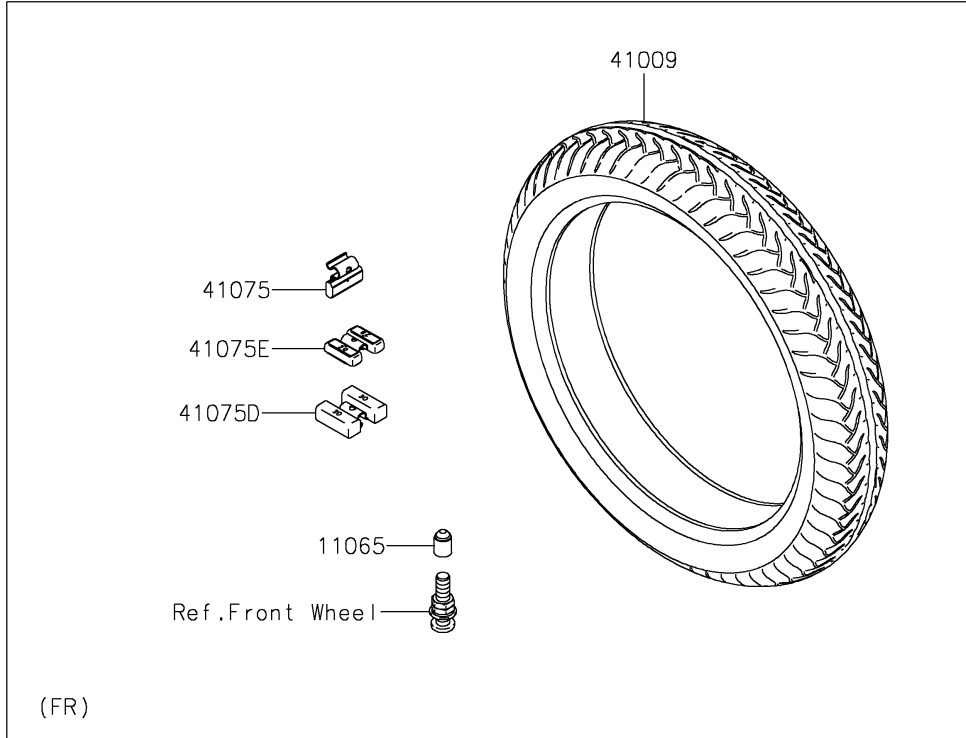

# 2024 Vulcan 900 Custom PARTS DIAGRAM

Tires

F2210

## 2024 Vulcan 900 Custom PARTS LIST

### Tires

ITEM NAME	PART NUMBER	QUANTITY
CAP (Ref # 11065)	11065-1112	2
TIRE,FR,80/90-21 48H,D404FJ(D) (Ref # 41009)	41009-0663	1
TIRE,RR,180/70-15 76H,D404(D) (Ref # 41009A)	41009-0664	1
BALANCER-WHEEL,10G,SILVER (Ref # 41075)	41075-0007	AR
BALANCER-WHEEL,10G,SILVER (Ref # 41075A)	41075-0014	AR
BALANCER-WHEEL,20G,SILVER (Ref # 41075B)	41075-0015	AR
BALANCER-WHEEL,30G,SILVER (Ref # 41075C)	41075-0016	AR
BALANCER-WHEEL,30G,SILVER (Ref # 41075D)	41075-0017	AR
BALANCER-WHEEL,20G,SILVER (Ref # 41075E)	41075-0018	AR