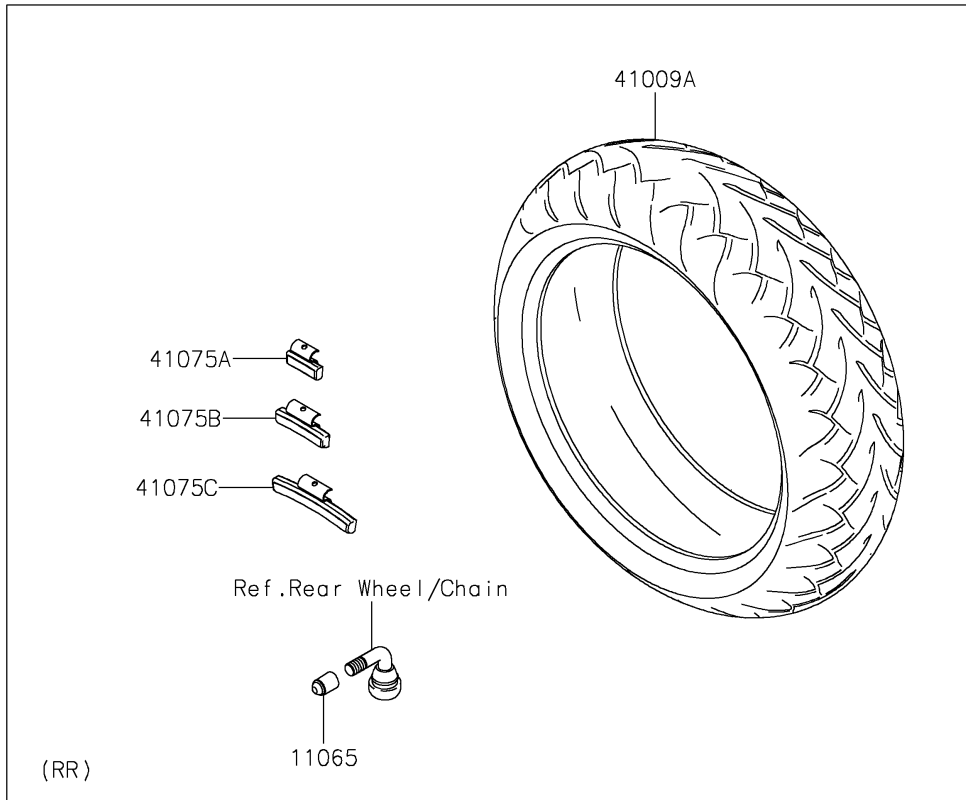

# 2024 Vulcan 900 Custom PARTS DIAGRAM

Tires

F2210

## 2024 Vulcan 900 Custom PARTS LIST

### Tires

ITEM NAME	PART NUMBER	QUANTITY
CAP (Ref # 11065)	11065-1112	2
TIRE,FR,80/90-21 48H,D404FJ(D) (Ref # 41009)	41009-0663	1
TIRE,RR,180/70-15 76H,D404(D) (Ref # 41009A)	41009-0664	1
BALANCER-WHEEL,10G,SILVER (Ref # 41075)	41075-0007	AR
BALANCER-WHEEL,10G,SILVER (Ref # 41075A)	41075-0014	AR
BALANCER-WHEEL,20G,SILVER (Ref # 41075B)	41075-0015	AR
BALANCER-WHEEL,30G,SILVER (Ref # 41075C)	41075-0016	AR
BALANCER-WHEEL,30G,SILVER (Ref # 41075D)	41075-0017	AR
BALANCER-WHEEL,20G,SILVER (Ref # 41075E)	41075-0018	AR