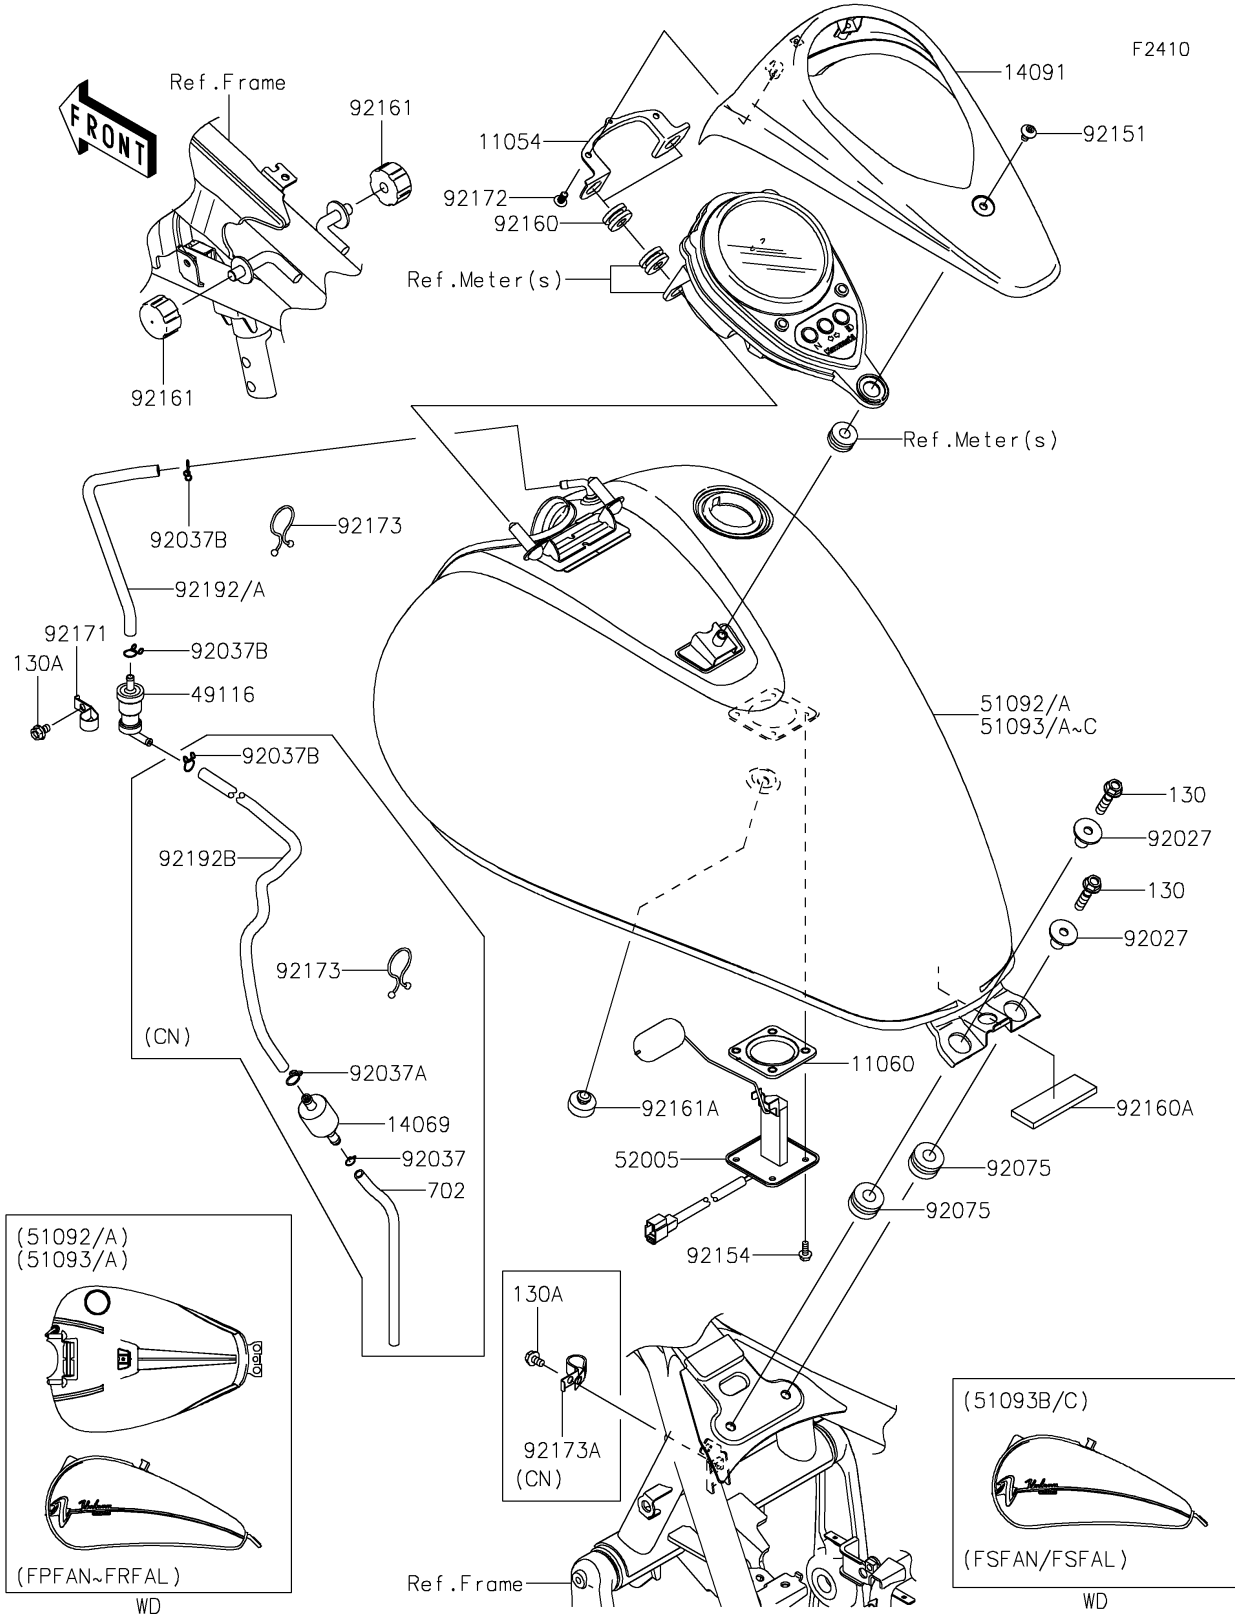

2025 Vulcan 900 Custom PARTS DIAGRAM

Fuel Tank

2025 Vulcan 900 Custom PARTS LIST

Fuel Tank

ITEM NAME	PART NUMBER	QUANTITY
BRACKET,METER,FR (Ref # 11054)	11054-0034	1
GASKET,FUEL GAUGE (Ref # 11060)	11060-1952	1
BREATHER,FUEL TANK (Ref # 14069)	14069-1004	1
COVER,METER,EBONY (Ref # 14091)	14091-1730-H8	1
VALVE-ASSY,CHECK (Ref # 49116)	49116-0014	1
TANK-COMP-FUEL,C.F.RED+EBY (Ref # 51093B)	51093-5486-827	1
TANK-COMP-FUEL,C.F.RED+EBY (Ref # 51093C)	51093-5495-827	1
GAUGE,FUEL (Ref # 52005)	52005-0718	1
COLLAR,L=19.3 (Ref # 92027)	92027-1780	2
CLAMP,TUBE (Ref # 92037)	92037-010	1
CLAMP,HOSE (Ref # 92037A)	92037-1104	1
CLAMP,TUBE (Ref # 92037B)	92037-147	2
DAMPER (Ref # 92075)	92075-1736	2
BOLT,SOCKET,6X12 (Ref # 92151)	92151-1940	1
BOLT,FLANGED,5X12 (Ref # 92154)	92154-1856	4
DAMPER (Ref # 92160)	92160-1162	2
DAMPER (Ref # 92160A)	92160-1323	1
DAMPER,FUEL TANK (Ref # 92161)	92161-0293	2
DAMPER (Ref # 92161A)	92161-1065	1
CLAMP (Ref # 92171)	92171-0595	1
SCREW,TAPPING,5X14 (Ref # 92172)	92172-0006	2
CLAMP (Ref # 92173)	92173-0848	1
CLAMP (Ref # 92173A)	92173-0925	1
TUBE,BREATHER,L=220 (Ref # 92192)	92192-1107	1
TUBE,BREATHER,BLUE,L=220 (Ref # 92192A)	92192-1108	1
TUBE,5X10X500/350 (Ref # 92192B)	92192-1129	1
BOLT-FLANGED,8X30 (Ref # 130)	130BA0830	2
BOLT-FLANGED,6X10 (Ref # 130A)	130BB0610	1
TUBE-RUBBER,6X200 (Ref # 702)	702A06200	1