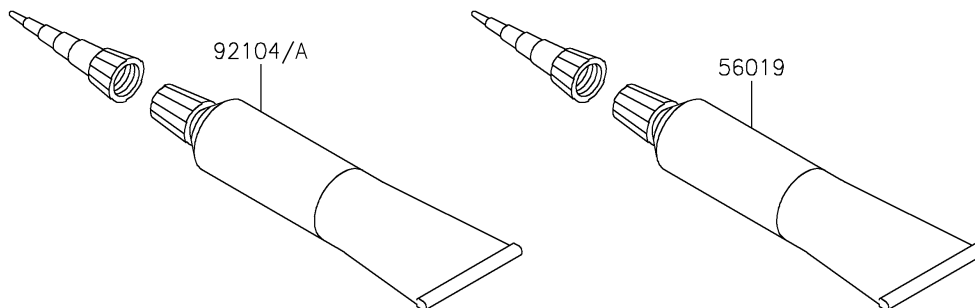

# 2024 Vulcan 900 Custom PARTS DIAGRAM

Owner's Tools

F2810

## 2024 Vulcan 900 Custom PARTS LIST

### Owner's Tools

ITEM NAME	PART NUMBER	QUANTITY
TOOL-KIT (Ref # 56007)	56007-0095	1
BAG,TOOL (Ref # 56008)	56008-1075	1
GASKET-LIQUID,TB1211,WHITE (Ref # 56019)	56019-120	1
GASKET-LIQUID,TB1211F,CLEAR (Ref # 92104)	92104-0004	1
GASKET-LIQUID,TB1216B,BLACK (Ref # 92104A)	92104-1064	1
GRIP-SCREW DRIVER (Ref # 92106)	92106-1001	1
TOOL-DRIVER,#3PHILLIPS (Ref # 92107)	92107-005	1
TOOL-WRENCH,HOOK (Ref # 92110)	92110-0018	1
TOOL-WRENCH,ALLEN,5MM (Ref # 92110A)	92110-1015	1
TOOL-WRENCH,OPEN END,10X12 (Ref # 92110B)	92110-1152	1
TOOL-WRENCH,OPEN END,14X17 (Ref # 92110C)	92110-1153	1
TOOL-WRENCH,HOOK (Ref # 92110D)	92110-1173	1
TOOL-BAR,BOX END WRENCH (Ref # 92111)	92111-0002	1
TOOL-WRENCH,OPEN END,8X10 (Ref # 92126)	92126-004	1