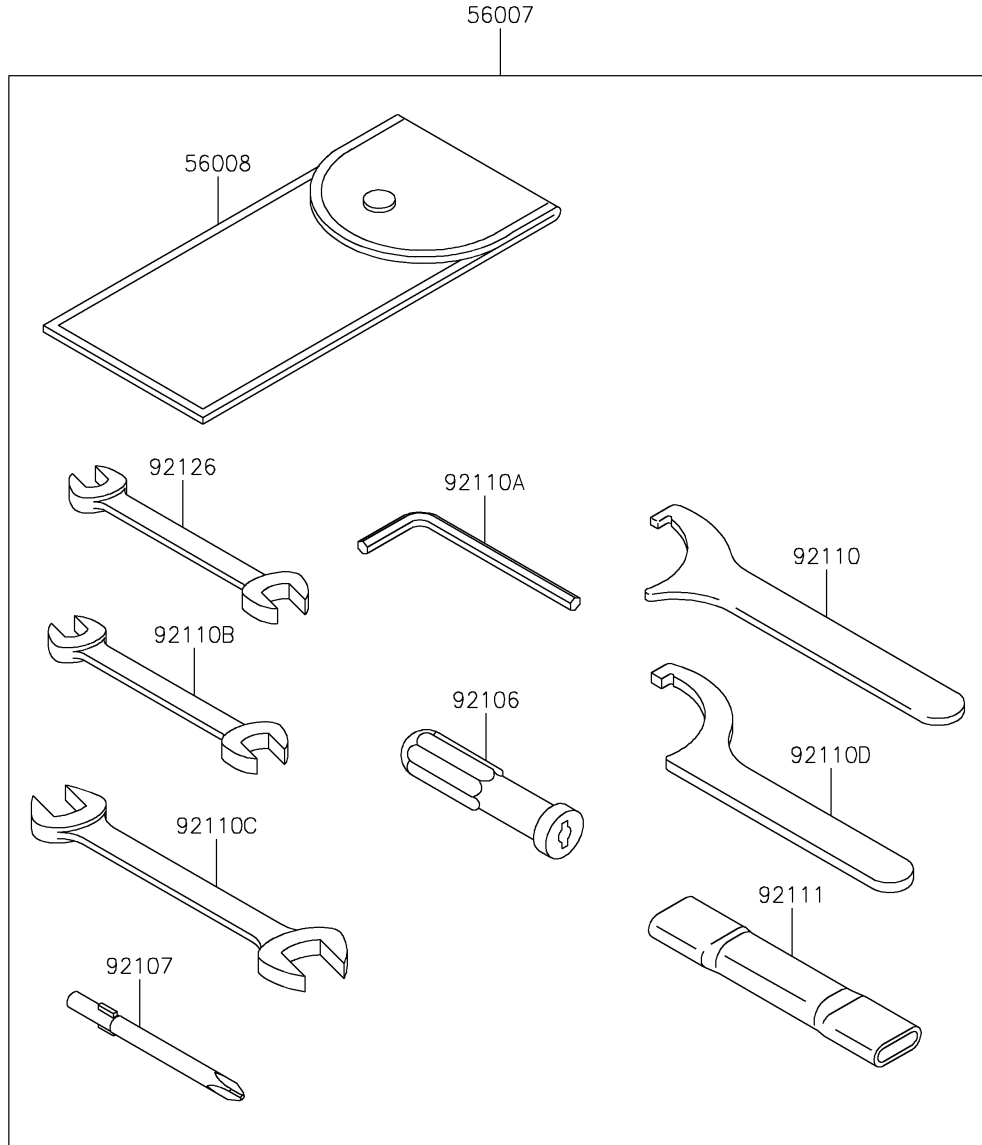

# 2024 Vulcan 900 Custom PARTS DIAGRAM

Owner's Tools

F2810

## 2024 Vulcan 900 Custom PARTS LIST

### Owner's Tools

ITEM NAME	PART NUMBER	QUANTITY
TOOL-KIT (Ref # 56007)	56007-0095	1
BAG,TOOL (Ref # 56008)	56008-1075	1
GASKET-LIQUID,TB1211,WHITE (Ref # 56019)	56019-120	1
GASKET-LIQUID,TB1211F,CLEAR (Ref # 92104)	92104-0004	1
GASKET-LIQUID,TB1216B,BLACK (Ref # 92104A)	92104-1064	1
GRIP-SCREW DRIVER (Ref # 92106)	92106-1001	1
TOOL-DRIVER,#3PHILLIPS (Ref # 92107)	92107-005	1
TOOL-WRENCH,HOOK (Ref # 92110)	92110-0018	1
TOOL-WRENCH,ALLEN,5MM (Ref # 92110A)	92110-1015	1
TOOL-WRENCH,OPEN END,10X12 (Ref # 92110B)	92110-1152	1
TOOL-WRENCH,OPEN END,14X17 (Ref # 92110C)	92110-1153	1
TOOL-WRENCH,HOOK (Ref # 92110D)	92110-1173	1
TOOL-BAR,BOX END WRENCH (Ref # 92111)	92111-0002	1
TOOL-WRENCH,OPEN END,8X10 (Ref # 92126)	92126-004	1