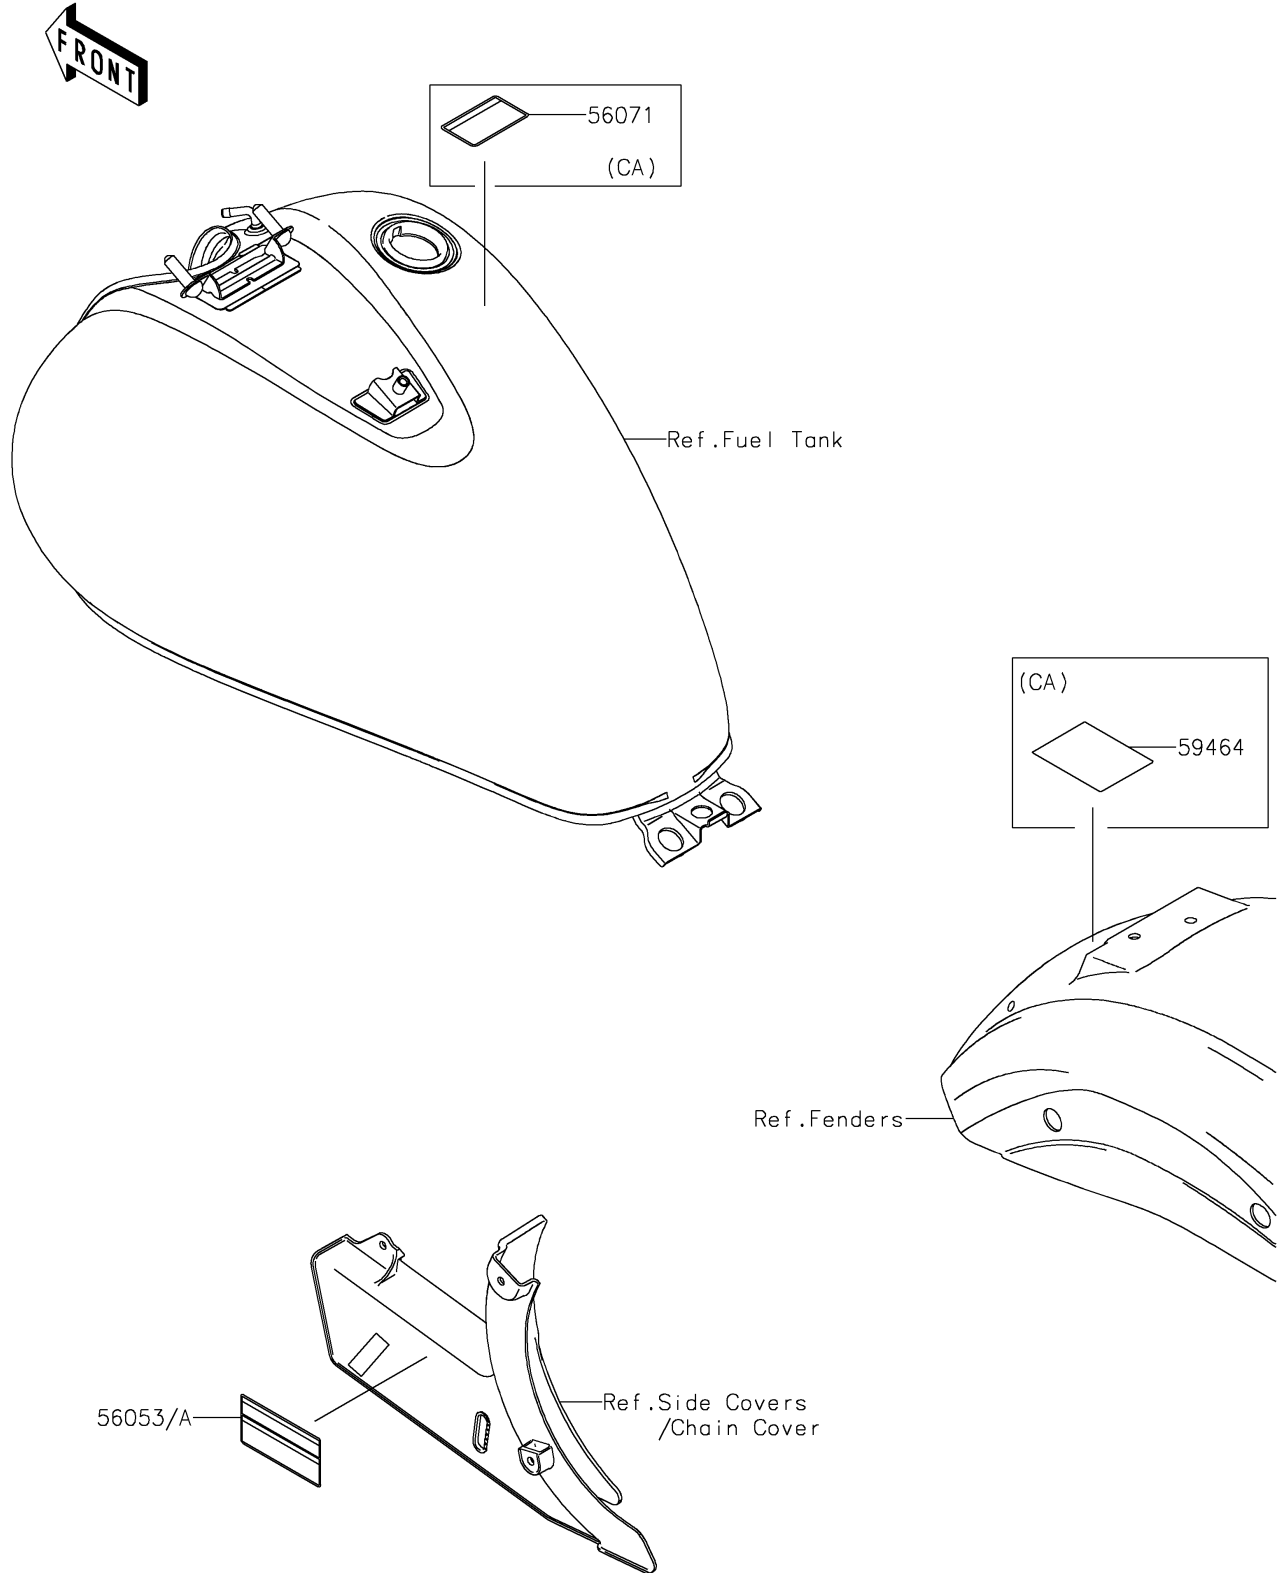

2024 Vulcan 900 Custom PARTS DIAGRAM

Labels

F2860

2024 Vulcan 900 Custom PARTS LIST

Labels

ITEM NAME	PART NUMBER	QUANTITY
LABEL-SPECIFICATION,TIRE&LOAD (Ref # 56053)	56053-1108	1
LABEL-SPECIFICATION,TIRE&LOAD (Ref # 56053A)	56053-1194	1
LABEL-WARNING,EVAPO (Ref # 56071)	56071-0158	1
LABEL-CERTIFICATION,EVAPO ROUT (Ref # 59464)	59464-0684	1