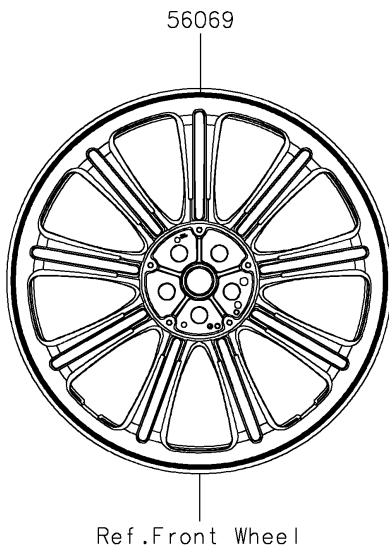

2024 Vulcan 900 Custom PARTS DIAGRAM

Decals(FPFAN/FPFAL)

F2861

2024 Vulcan 900 Custom PARTS LIST

Decals(FPFAN/FPFAL)

| ITEM NAME | PART NUMBER | QUANTITY |
|--|-------------|----------|
| MARK,SIDE COVER,KAWASAKI (Ref # 56050) | 56050-1901 | 1 |
| PATTERN,FR WHEEL,SILVER (Ref # 56069) | 56069-0349 | 2 |
| PATTERN,RR WHEEL,SILVER (Ref # 56069A) | 56069-0350 | 2 |
| PATTERN,FUEL TANK,LH (Ref # 56076) | 56076-7621 | 1 |
| PATTERN,FUEL TANK,RH (Ref # 56076A) | 56076-7622 | 1 |
| PATTERN,FUEL TANK,TOP (Ref # 56076B) | 56076-7775 | 1 |
| RIM STRIPE APPLICATOR (Ref # 57001) | 57001-1752 | AR |