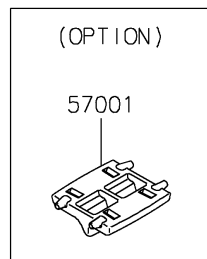

2024 Vulcan 900 Custom PARTS DIAGRAM

Decals(FPFAN/FPFAL)

F2861

2024 Vulcan 900 Custom PARTS LIST

Decals(FPFAN/FPFAL)

| ITEM NAME | PART NUMBER | QUANTITY |
|--|-------------|----------|
| MARK,SIDE COVER,KAWASAKI (Ref # 56050) | 56050-1901 | 1 |
| PATTERN,FR WHEEL,SILVER (Ref # 56069) | 56069-0349 | 2 |
| PATTERN,RR WHEEL,SILVER (Ref # 56069A) | 56069-0350 | 2 |
| PATTERN,FUEL TANK,LH (Ref # 56076) | 56076-7621 | 1 |
| PATTERN,FUEL TANK,RH (Ref # 56076A) | 56076-7622 | 1 |
| PATTERN,FUEL TANK,TOP (Ref # 56076B) | 56076-7775 | 1 |
| RIM STRIPE APPLICATOR (Ref # 57001) | 57001-1752 | AR |