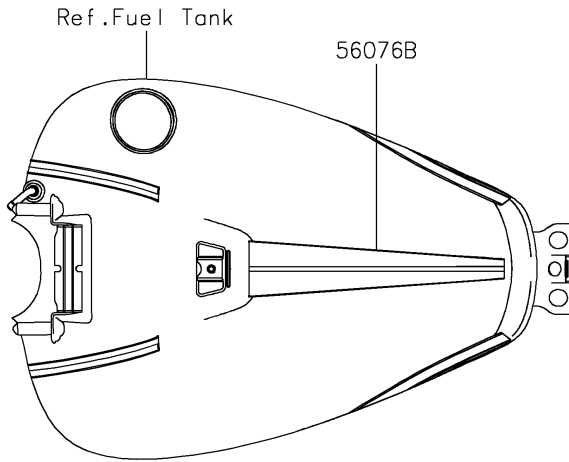

2024 Vulcan 900 Custom PARTS DIAGRAM

Decals(FPFAN/FPFAL)

F2861

2024 Vulcan 900 Custom PARTS LIST

Decals(FPFAN/FPFAL)

| ITEM NAME | PART NUMBER | QUANTITY |
|--|-------------|----------|
| MARK,SIDE COVER,KAWASAKI (Ref # 56050) | 56050-1901 | 1 |
| PATTERN,FR WHEEL,SILVER (Ref # 56069) | 56069-0349 | 2 |
| PATTERN,RR WHEEL,SILVER (Ref # 56069A) | 56069-0350 | 2 |
| PATTERN,FUEL TANK,LH (Ref # 56076) | 56076-7621 | 1 |
| PATTERN,FUEL TANK,RH (Ref # 56076A) | 56076-7622 | 1 |
| PATTERN,FUEL TANK,TOP (Ref # 56076B) | 56076-7775 | 1 |
| RIM STRIPE APPLICATOR (Ref # 57001) | 57001-1752 | AR |