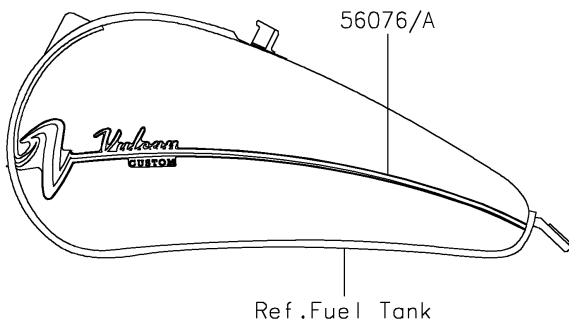

2024 Vulcan 900 Custom PARTS DIAGRAM

Decals(FPFAN/FPFAL)

F2861

2024 Vulcan 900 Custom PARTS LIST

Decals(FPFAN/FPFAL)

| ITEM NAME | PART NUMBER | QUANTITY |
|--|-------------|----------|
| MARK,SIDE COVER,KAWASAKI (Ref # 56050) | 56050-1901 | 1 |
| PATTERN,FR WHEEL,SILVER (Ref # 56069) | 56069-0349 | 2 |
| PATTERN,RR WHEEL,SILVER (Ref # 56069A) | 56069-0350 | 2 |
| PATTERN,FUEL TANK,LH (Ref # 56076) | 56076-7621 | 1 |
| PATTERN,FUEL TANK,RH (Ref # 56076A) | 56076-7622 | 1 |
| PATTERN,FUEL TANK,TOP (Ref # 56076B) | 56076-7775 | 1 |
| RIM STRIPE APPLICATOR (Ref # 57001) | 57001-1752 | AR |