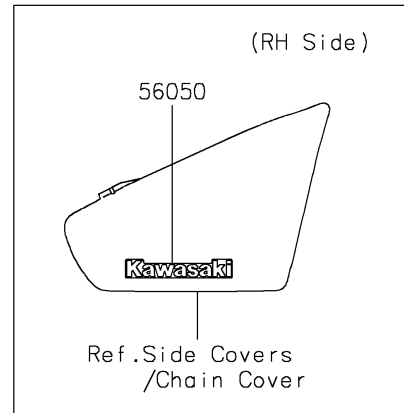

2024 Vulcan 900 Custom PARTS DIAGRAM

Decals(FPFAN/FPFAL)

F2861

2024 Vulcan 900 Custom PARTS LIST

Decals(FPFAN/FPFAL)

| ITEM NAME | PART NUMBER | QUANTITY |
|--|-------------|----------|
| MARK,SIDE COVER,KAWASAKI (Ref # 56050) | 56050-1901 | 1 |
| PATTERN,FR WHEEL,SILVER (Ref # 56069) | 56069-0349 | 2 |
| PATTERN,RR WHEEL,SILVER (Ref # 56069A) | 56069-0350 | 2 |
| PATTERN,FUEL TANK,LH (Ref # 56076) | 56076-7621 | 1 |
| PATTERN,FUEL TANK,RH (Ref # 56076A) | 56076-7622 | 1 |
| PATTERN,FUEL TANK,TOP (Ref # 56076B) | 56076-7775 | 1 |
| RIM STRIPE APPLICATOR (Ref # 57001) | 57001-1752 | AR |