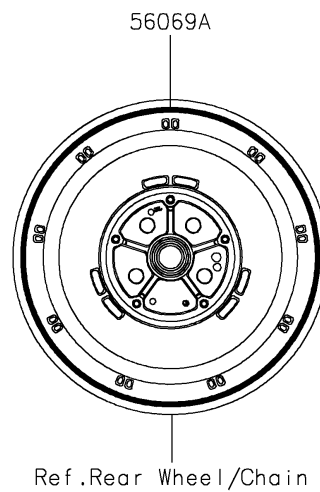

2024 Vulcan 900 Custom PARTS DIAGRAM

Decals(FPFAN/FPFAL)

F2861

2024 Vulcan 900 Custom PARTS LIST

Decals(FPFAN/FPFAL)

| ITEM NAME | PART NUMBER | QUANTITY |
|--|-------------|----------|
| MARK,SIDE COVER,KAWASAKI (Ref # 56050) | 56050-1901 | 1 |
| PATTERN,FR WHEEL,SILVER (Ref # 56069) | 56069-0349 | 2 |
| PATTERN,RR WHEEL,SILVER (Ref # 56069A) | 56069-0350 | 2 |
| PATTERN,FUEL TANK,LH (Ref # 56076) | 56076-7621 | 1 |
| PATTERN,FUEL TANK,RH (Ref # 56076A) | 56076-7622 | 1 |
| PATTERN,FUEL TANK,TOP (Ref # 56076B) | 56076-7775 | 1 |
| RIM STRIPE APPLICATOR (Ref # 57001) | 57001-1752 | AR |