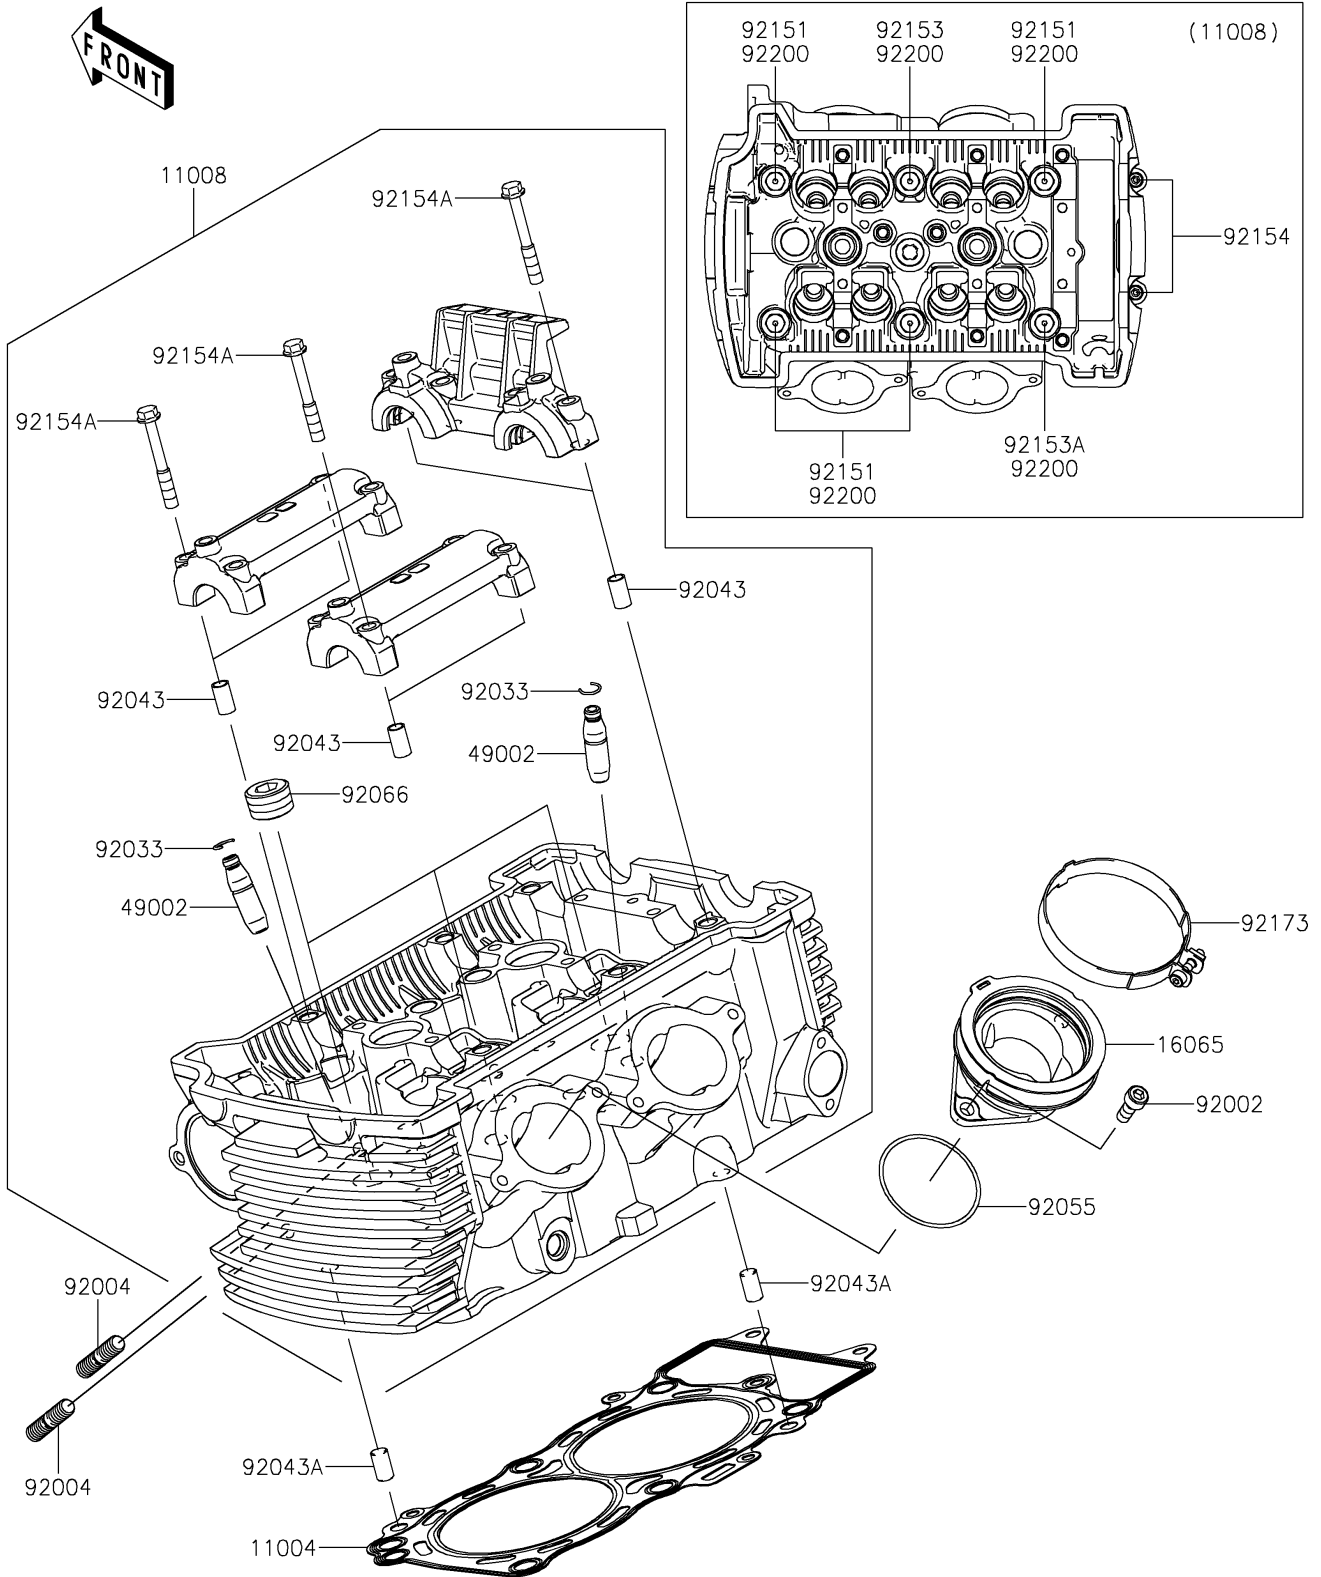

2023 VULCAN® S PARTS DIAGRAM

Cylinder Head

E1111

2023 VULCAN® S PARTS LIST

Cylinder Head

ITEM NAME	PART NUMBER	QUANTITY
GASKET-HEAD (Ref # 11004)	11004-0064	1
HEAD-COMP-CYLINDER (Ref # 11008)	11008-0992	1
HOLDER-CARBURETOR (Ref # 16065)	16065-0128	2
GUIDE-VALVE (Ref # 49002)	49002-1116	8
BOLT,6X16 (Ref # 92002)	92002-1143	4
STUD,8X22 (Ref # 92004)	92004-0025	4
RING-SNAP (Ref # 92033)	92033-1247	8
PIN,6.2X8X14 (Ref # 92043)	92043-1263	6
PIN,8X14 (Ref # 92043A)	92043-1567	2
RING-O,47X1.9 (Ref # 92055)	92055-1600	2
PLUG,PT1/2X12.5 (Ref # 92066)	92066-0002	3
BOLT,10X158 (Ref # 92151)	92151-1152	4
BOLT,FLANGED-SMALL,10X176 (Ref # 92153)	92153-0972	1
BOLT,FLANGED-SMALL,10X80 (Ref # 92153A)	92153-1321	1
BOLT,SOCKET,6X30 (Ref # 92154)	92154-0116	2
BOLT,FLANGED,6X45 (Ref # 92154A)	92154-3737	12
CLAMP (Ref # 92173)	92173-0239	2
WASHER,10.5X19X2.3 (Ref # 92200)	92200-0363	6