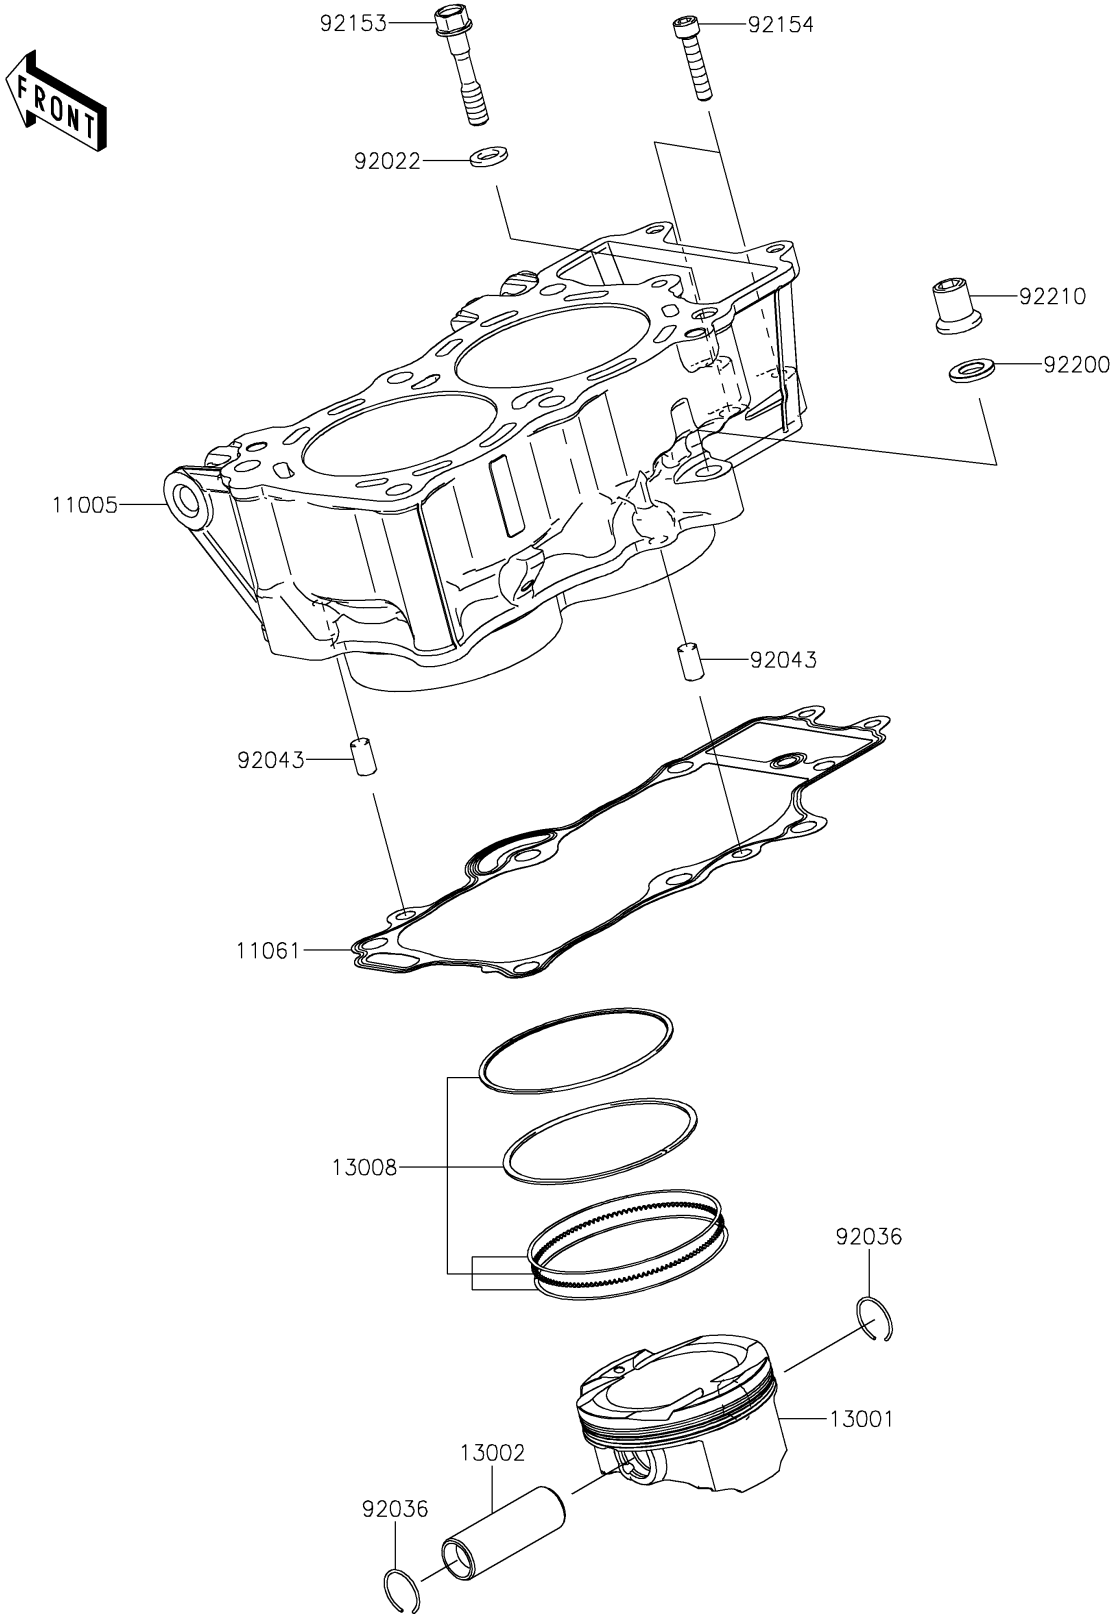

# 2023 VULCAN® S PARTS DIAGRAM

Cylinder/Piston(s)

E1120

## 2023 VULCAN® S PARTS LIST

Cylinder/Piston(s)

ITEM NAME	PART NUMBER	QUANTITY
CYLINDER-ENGINE (Ref # 11005)	11005-0580	1
GASKET,CYLINDER BASE (Ref # 11061)	11061-0171	1
PISTON-ENGINE (Ref # 13001)	13001-0760	2
PIN-PISTON (Ref # 13002)	13002-0007	2
RING-SET-PISTON (Ref # 13008)	13008-1196	2
WASHER,9X15.5X2 (Ref # 92022)	92022-1401	1
RING-SNAP,PISTON PIN (Ref # 92036)	92036-008	4
PIN,8X14 (Ref # 92043)	92043-1567	2
BOLT,8X43 (Ref # 92153)	92153-1011	1
BOLT,SOCKET,6X30 (Ref # 92154)	92154-0116	2
WASHER,10.5X19X2.3 (Ref # 92200)	92200-0363	1
NUT (Ref # 92210)	92210-0223	1