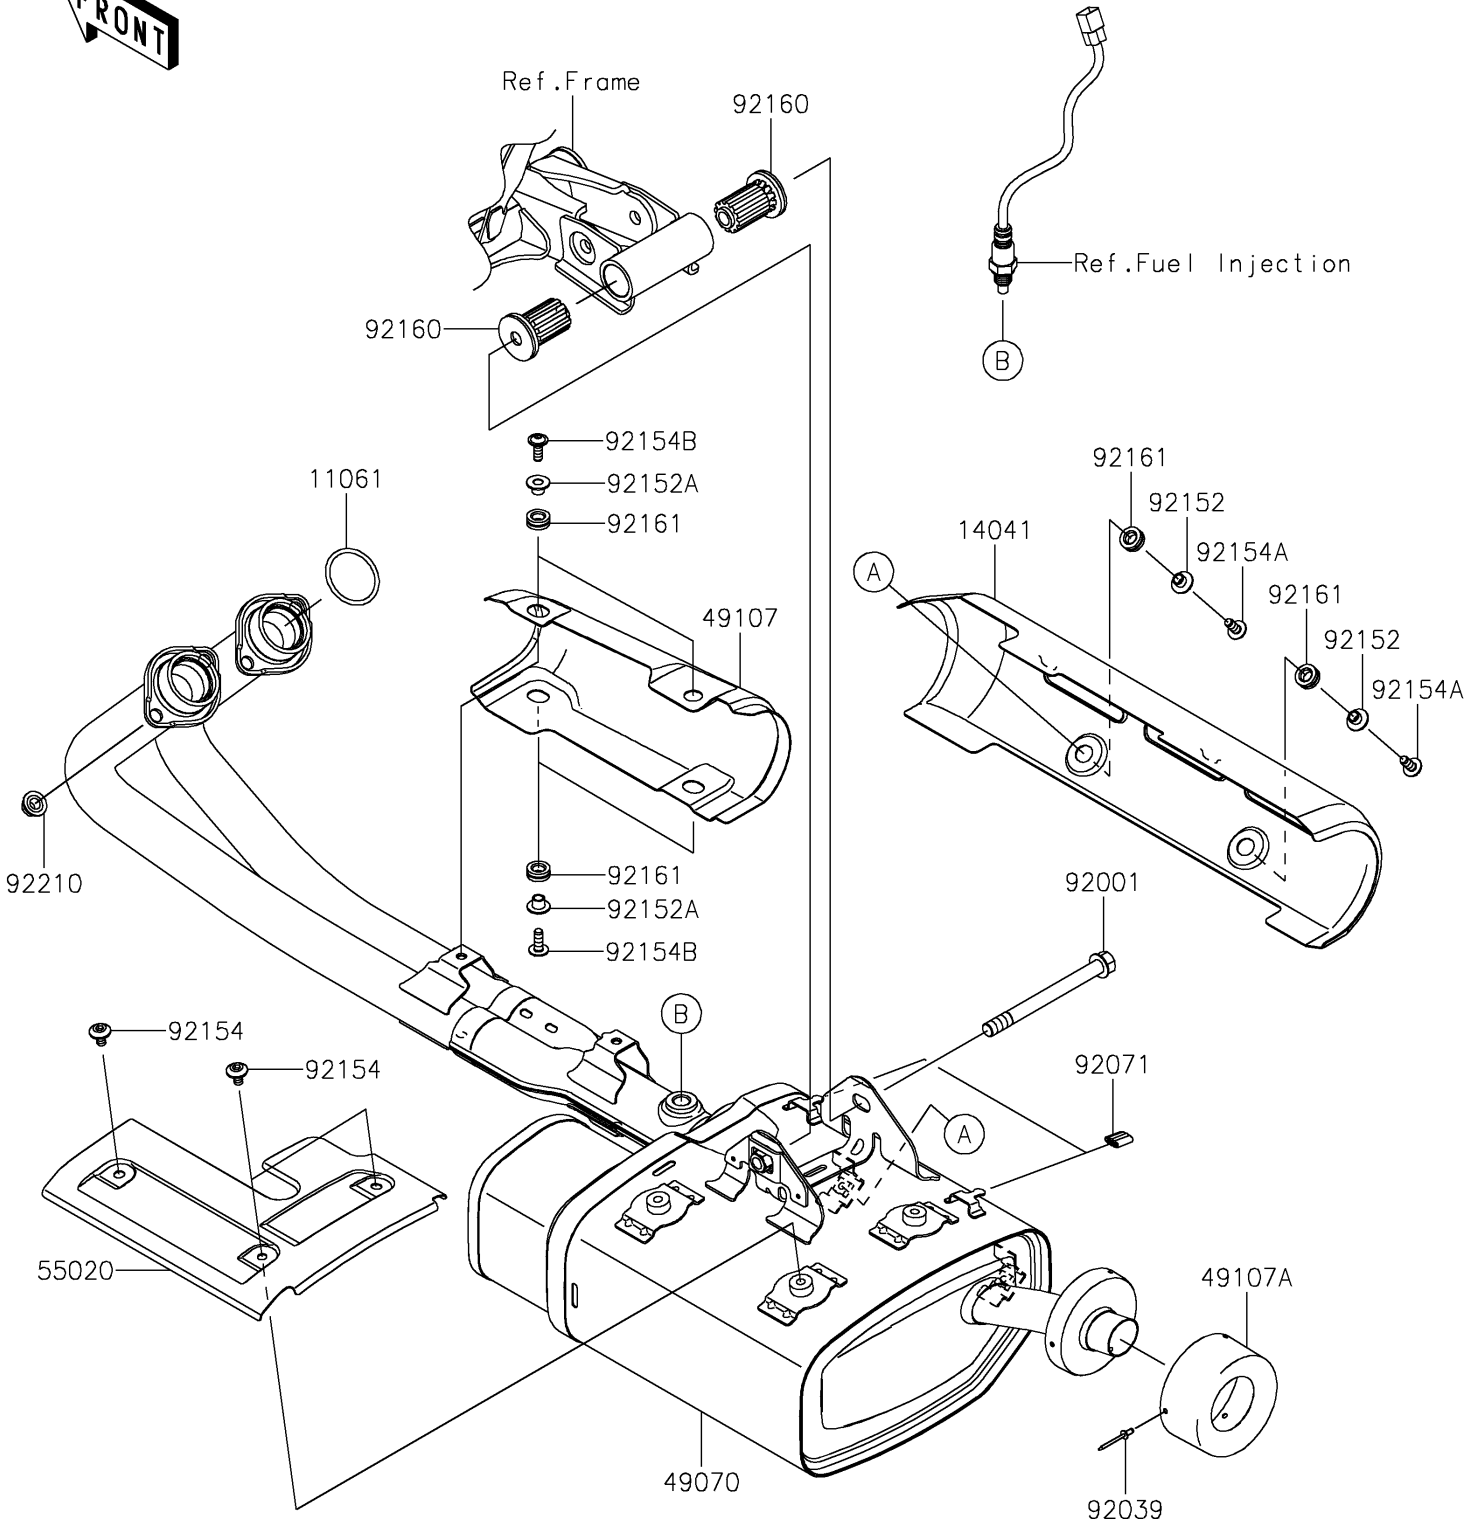

# 2024 Vulcan S PARTS DIAGRAM

Muffler(s)

E1140

## 2024 Vulcan S PARTS LIST

### Muffler(s)

ITEM NAME	PART NUMBER	QUANTITY
GASKET,EXHAUST PIPE HOLDER (Ref # 11061)	11061-1373	2
COVER-COMP,MUFFLER (Ref # 14041)	14041-0581	1
MUFFLER-COMP (Ref # 49070)	49070-0858	1
COVER-EXHAUST PIPE,FR (Ref # 49107)	49107-0776	1
COVER-EXHAUST PIPE,END (Ref # 49107A)	49107-0777	1
GUARD,MUFFLER (Ref # 55020)	55020-1855	1
BOLT,FLANGED,10X110 (Ref # 92001)	92001-1602	1
RIVET (Ref # 92039)	92039-0088	3
GROMMET (Ref # 92071)	92071-1270	2
COLLAR,6.3X8.3X16 (Ref # 92152)	92152-1602	2
COLLAR (Ref # 92152A)	92152-1988	4
BOLT,SOCKET,6X10 (Ref # 92154)	92154-0774	3
BOLT,SOCKET,6X14 (Ref # 92154A)	92154-0856	2
BOLT,SOCKET,6X16 (Ref # 92154B)	92154-1678	4
DAMPER (Ref # 92160)	92160-1423	2
DAMPER (Ref # 92161)	92161-1475	6
NUT,8MM (Ref # 92210)	92210-1114	4